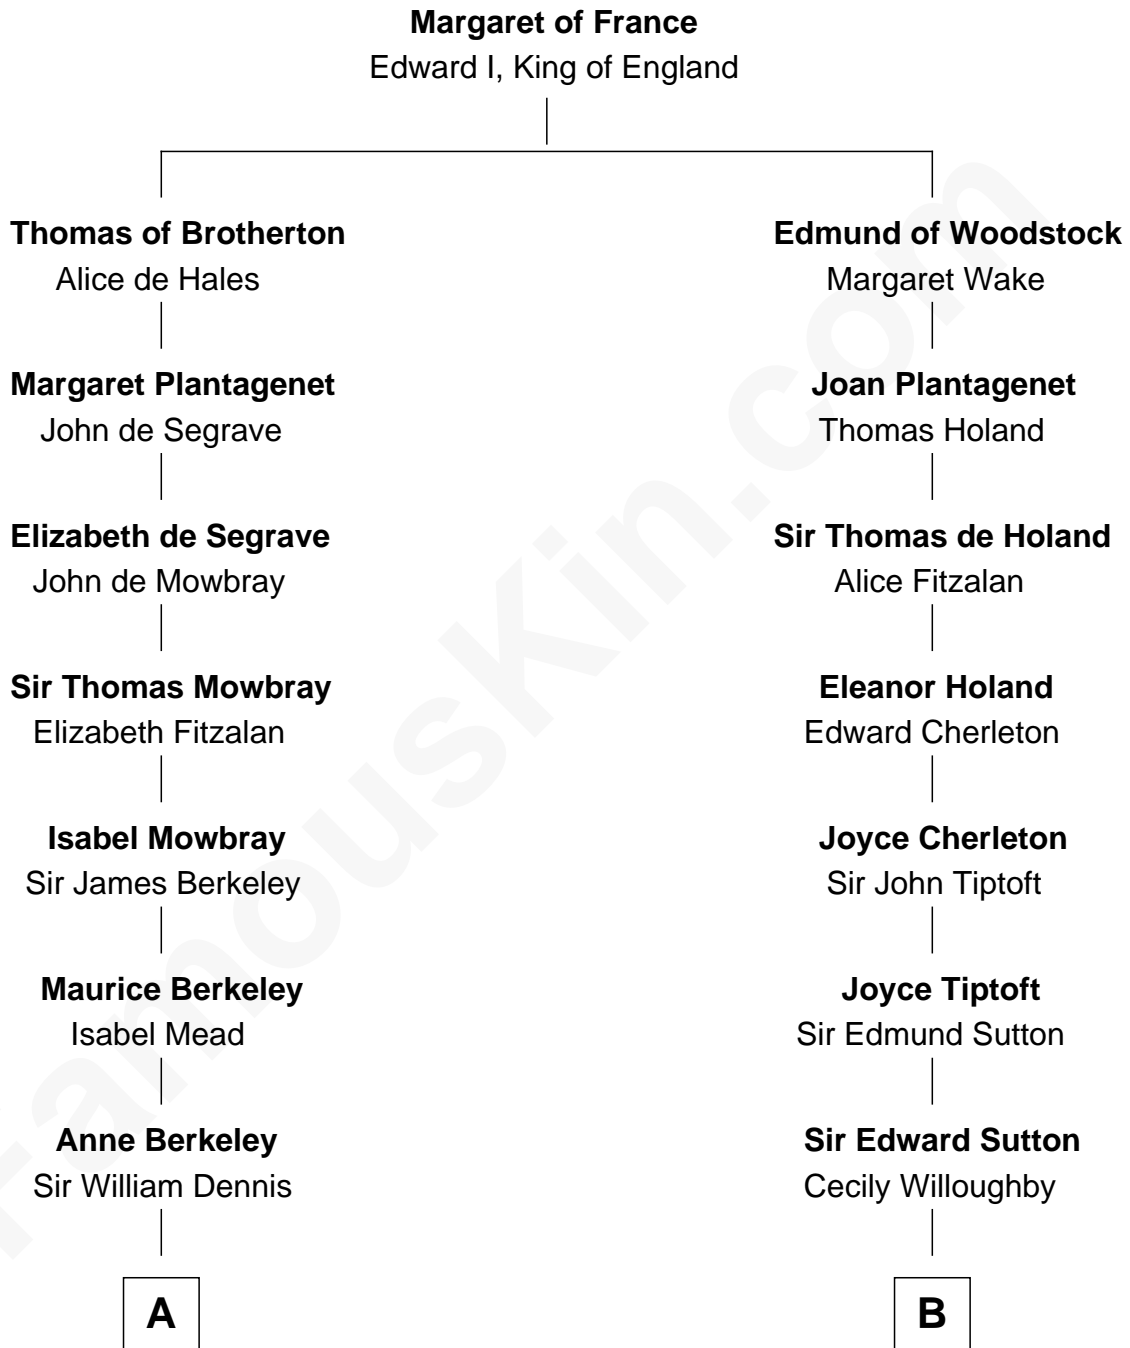

# FamousKin.com

## Relationship Chart of General Douglas MacArthur

*U.S. Army - World War II*

18th cousin 1 time removed of

## Colonel Robert Gould Shaw

*U.S. Civil War leader of film "Glory" fame*

**C**

**Aurelia Belcher**  
Arthur MacArthur

**Gen. Arthur MacArthur**  
Mary Pinckney Hardy

**General Douglas MacArthur**  
*U.S. Army - World War II*

**D**

**Francis George Shaw**  
Sarah Blake Sturgis

**Colonel Robert Gould Shaw**  
*Main character in film "Glory"*

FamousKin.com