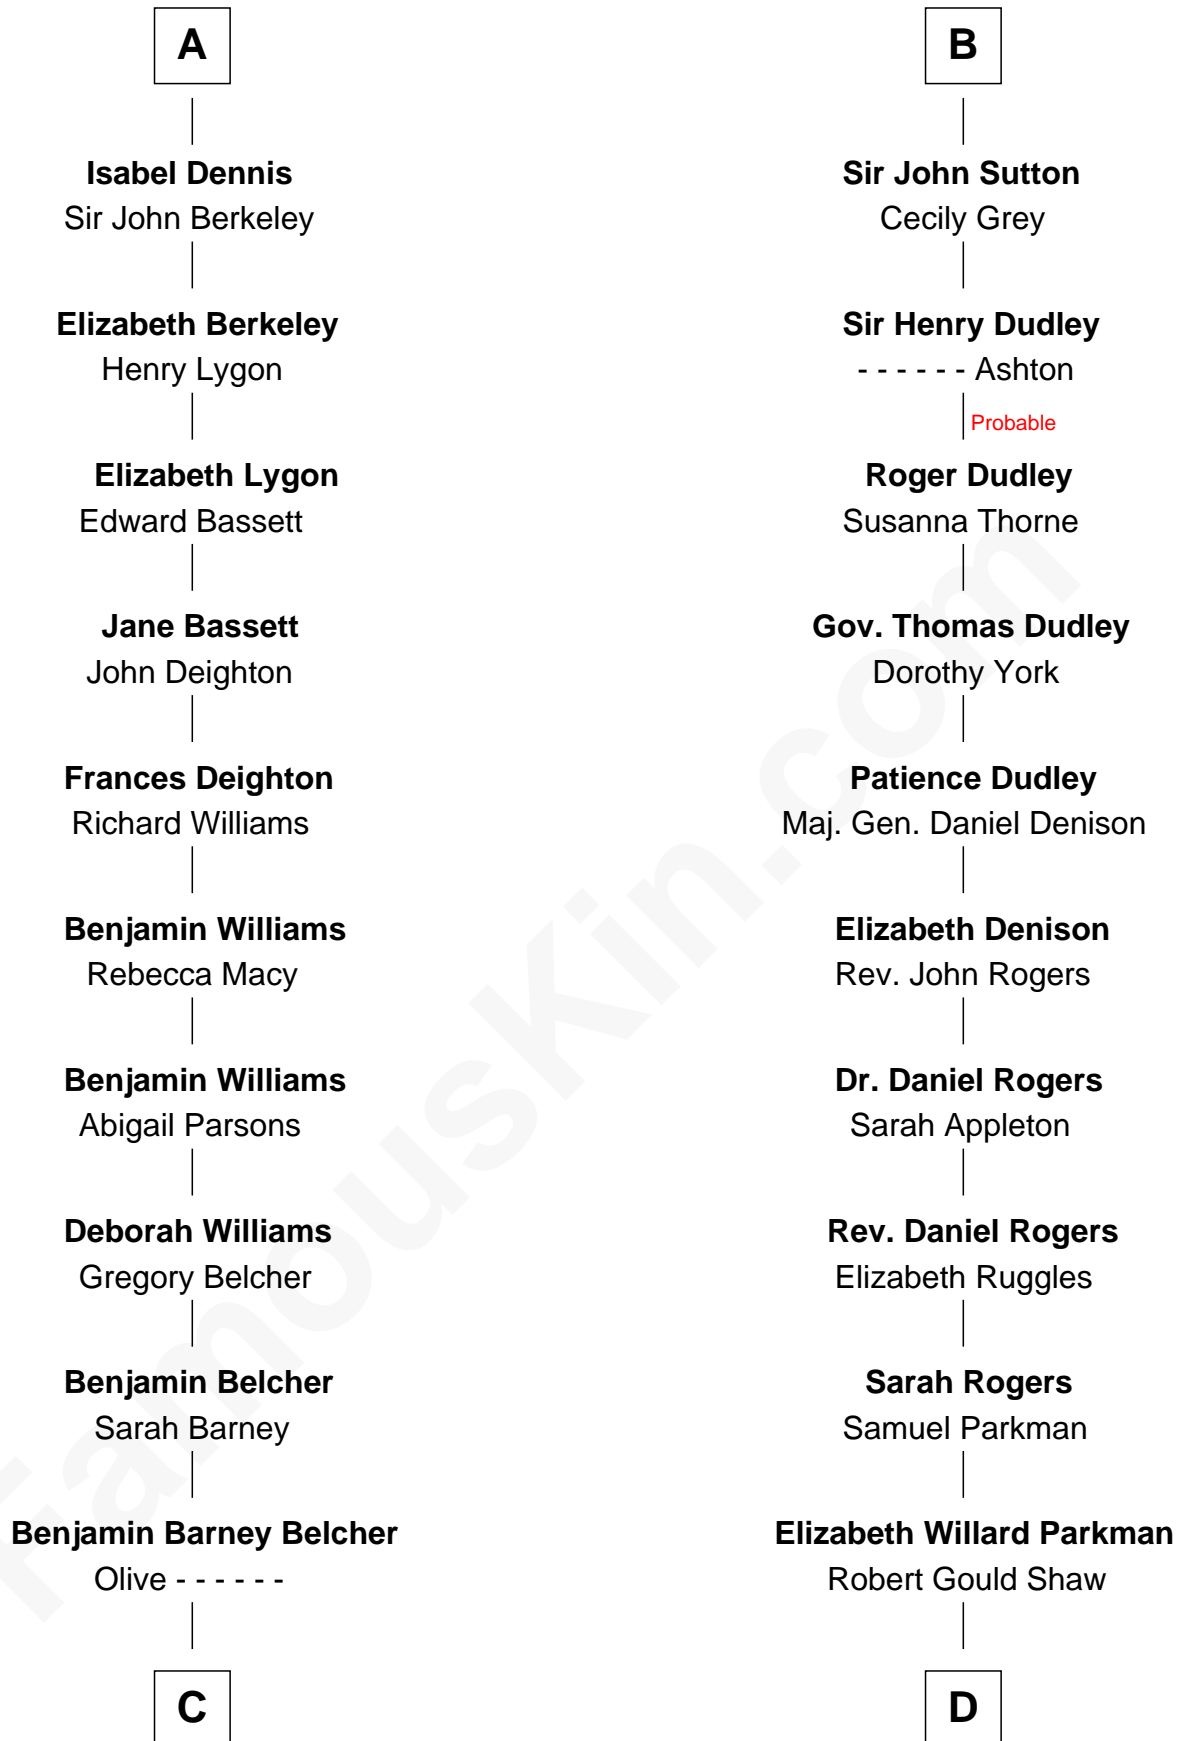

## Relationship Chart of General Douglas MacArthur

*U.S. Army - World War II*

18th cousin 1 time removed of

## Colonel Robert Gould Shaw

*U.S. Civil War leader of film "Glory" fame*

**C**

**Aurelia Belcher**  
Arthur MacArthur

**Gen. Arthur MacArthur**  
Mary Pinckney Hardy

**General Douglas MacArthur**  
*U.S. Army - World War II*

**D**

**Francis George Shaw**  
Sarah Blake Sturgis

**Colonel Robert Gould Shaw**  
*Main character in film "Glory"*

FamousKin.com