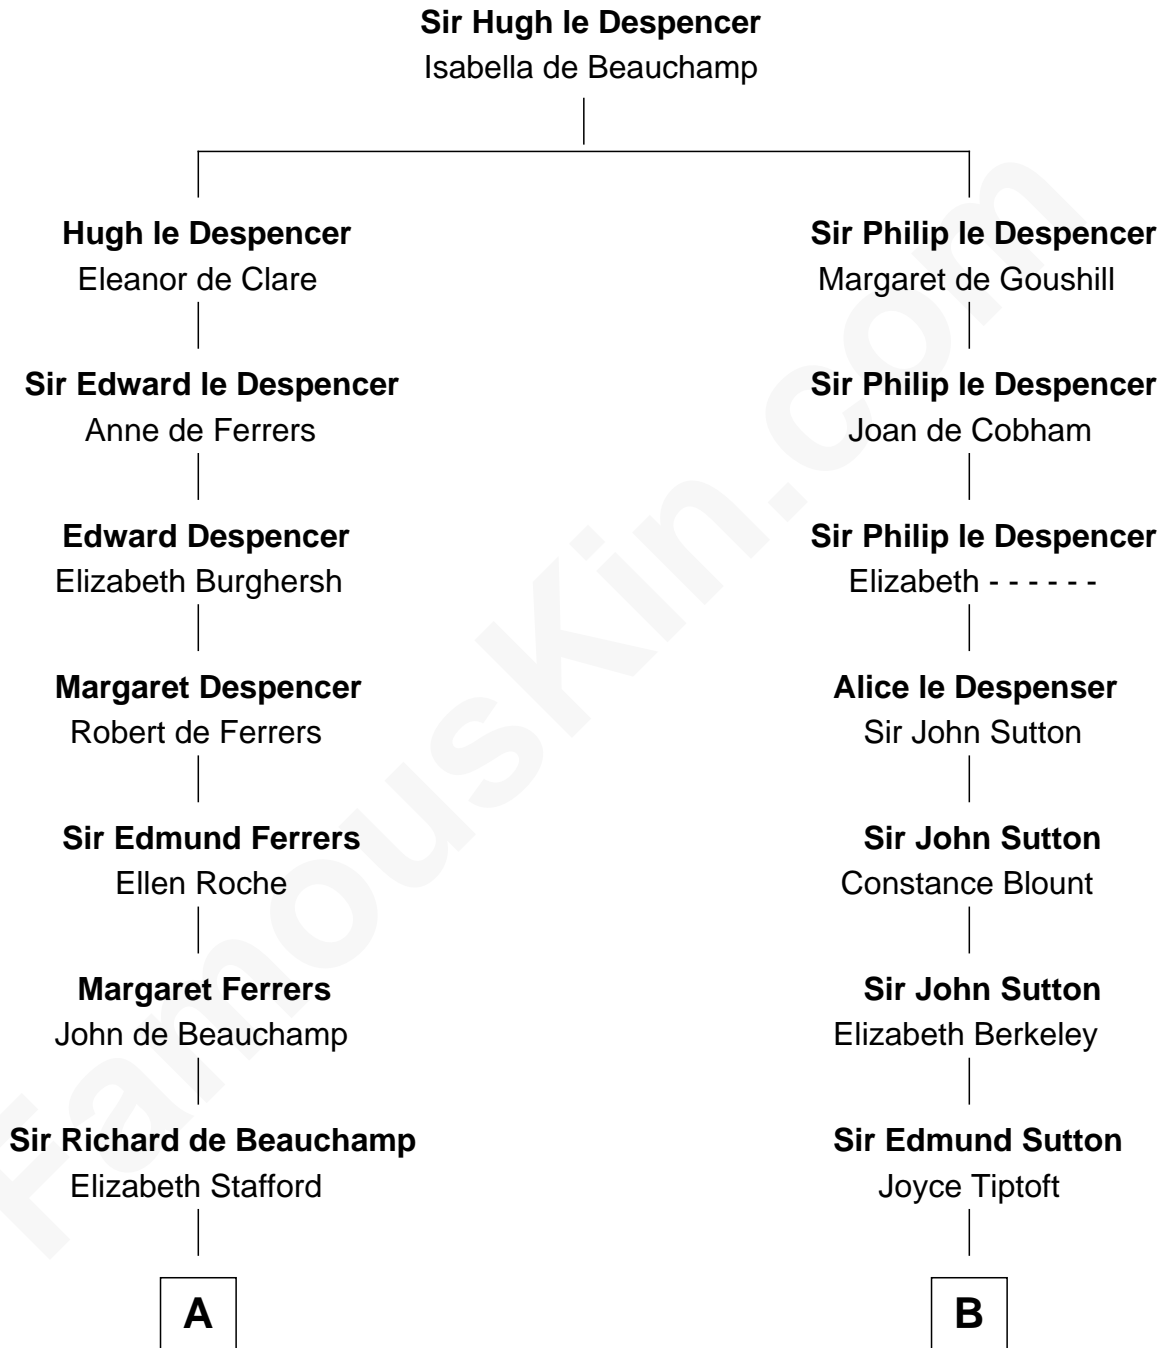

FamousKin.com

Relationship Chart of General Douglas MacArthur

U.S. Army - World War II

19th cousin 1 time removed of

Colonel Robert Gould Shaw

U.S. Civil War leader of film "Glory" fame

FamousKin.com