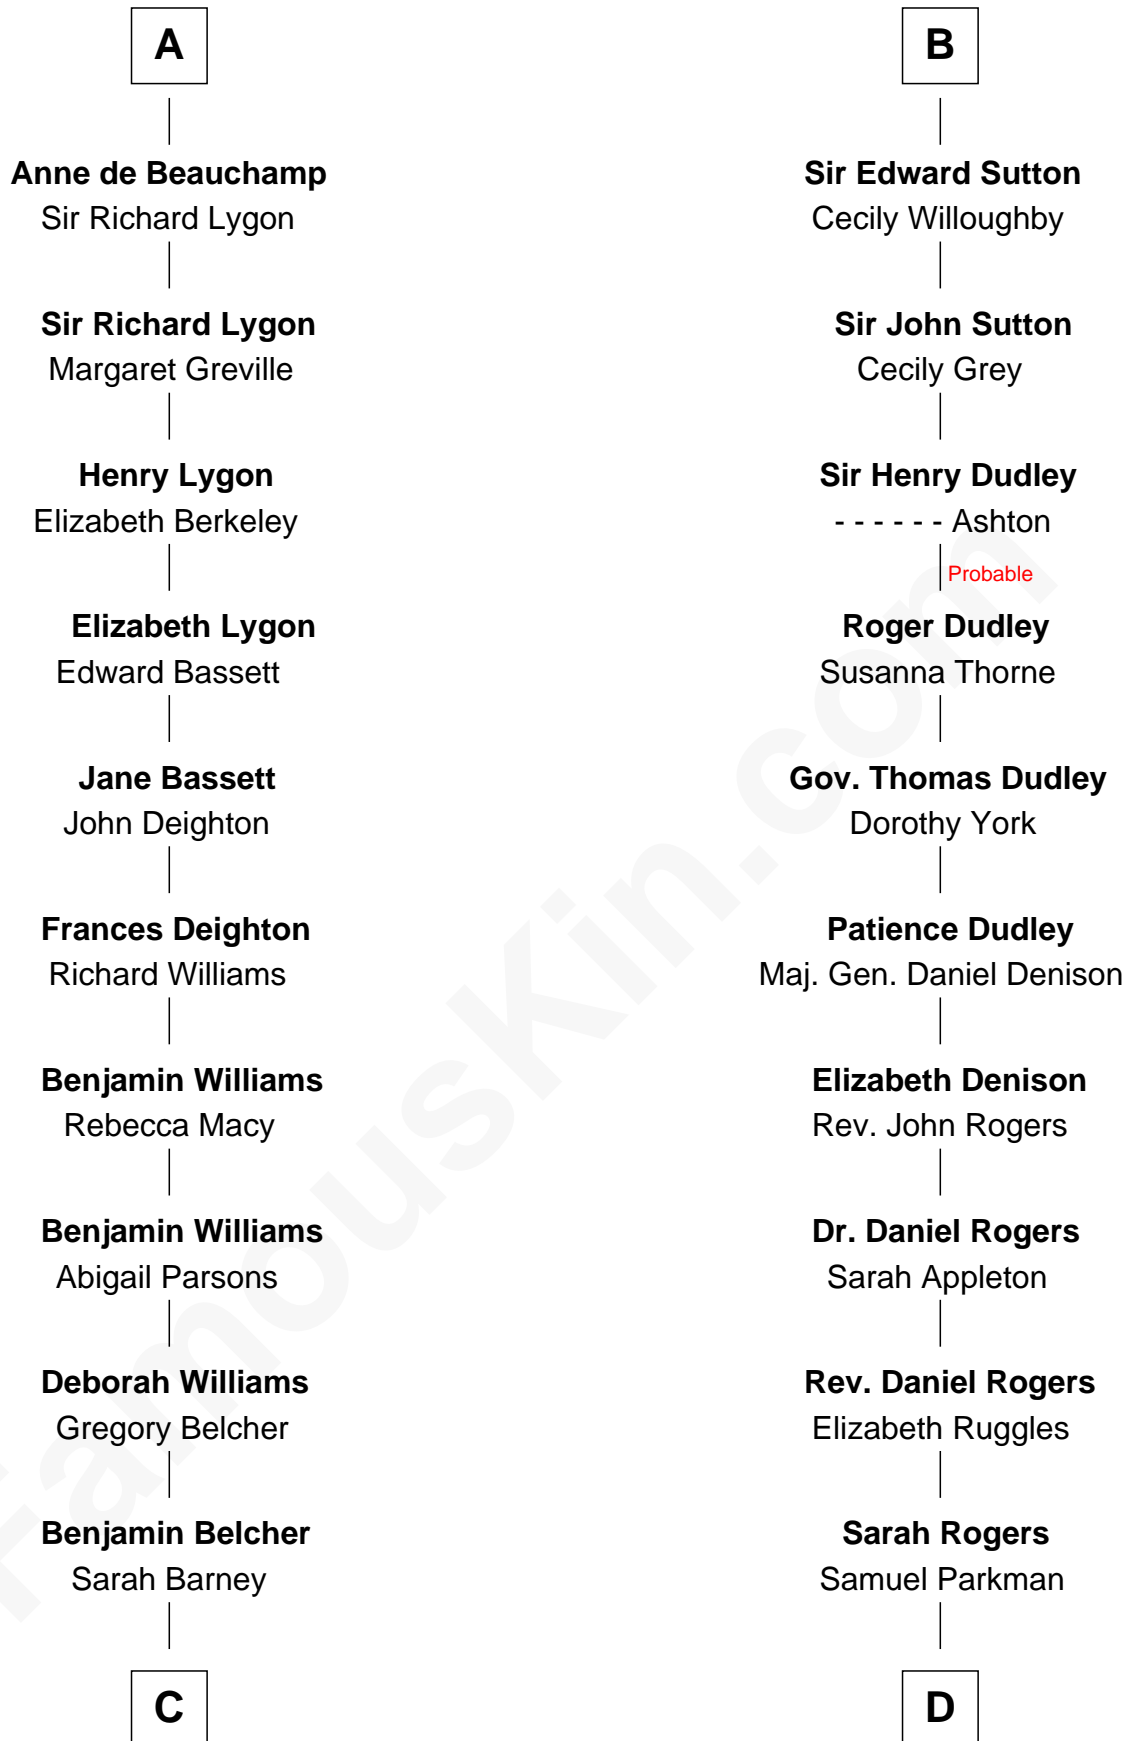

FamousKin.com

Relationship Chart of General Douglas MacArthur

U.S. Army - World War II

19th cousin 1 time removed of

Colonel Robert Gould Shaw

U.S. Civil War leader of film "Glory" fame

FamousKin.com