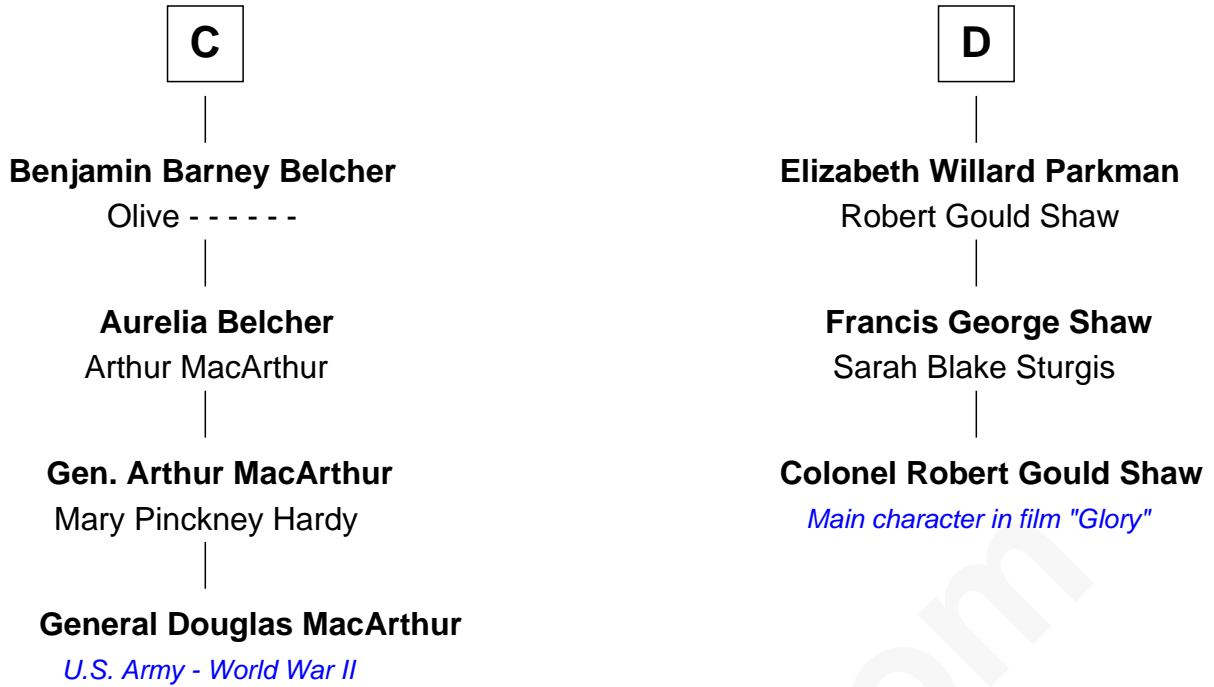

FamousKin.com

Relationship Chart of General Douglas MacArthur

U.S. Army - World War II

19th cousin 1 time removed of

Colonel Robert Gould Shaw

U.S. Civil War leader of film "Glory" fame

FamousKin.com