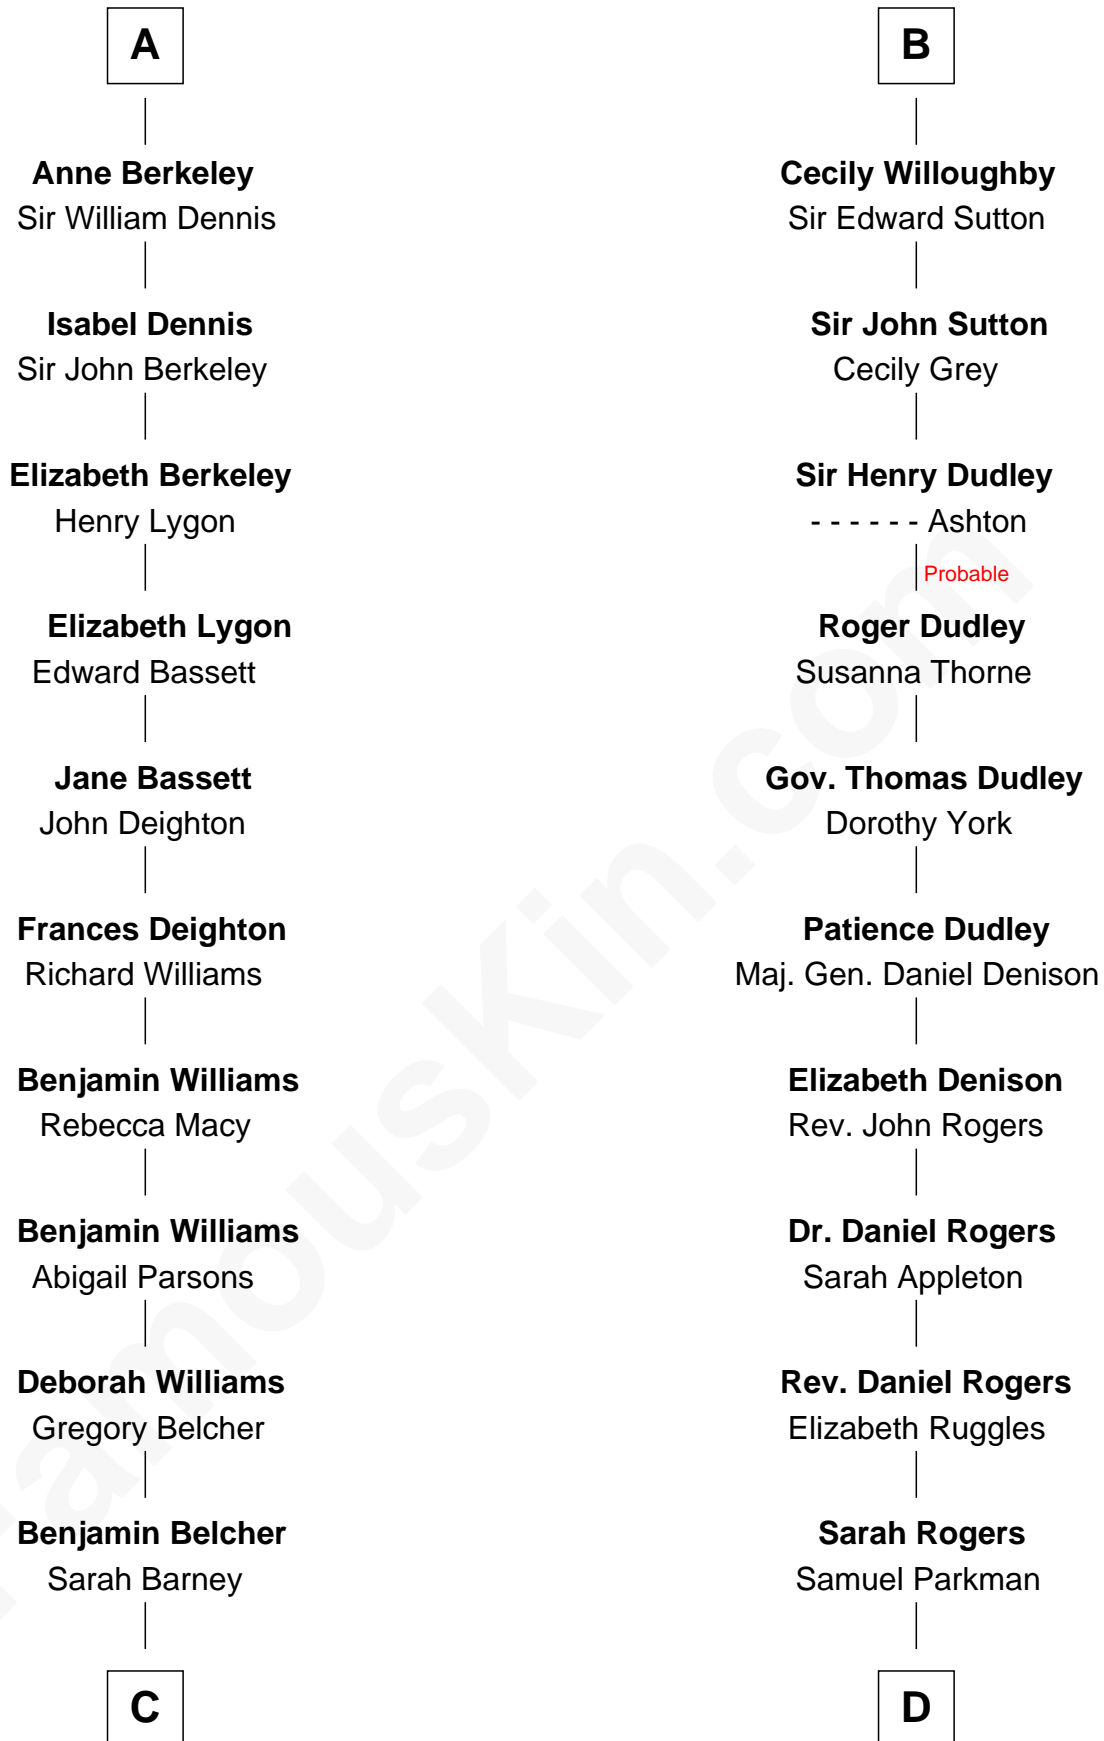

FamousKin.com
Relationship Chart of
General Douglas MacArthur

U.S. Army - World War II

19th cousin 1 time removed of

Colonel Robert Gould Shaw

U.S. Civil War leader of film "Glory" fame

Ferdinand III, King of Castile

Joanna of Ponthieu

Eleanor of Castile
Edward I, King of England

Elizabeth Plantagenet
Humphrey de Bohun

Sir William de Bohun
Elizabeth de Badlesmere

Elizabeth de Bohun
Sir Richard Fitzalan

Elizabeth Fitzalan
Sir Thomas Mowbray

Isabel Mowbray
Sir James Berkeley

Maurice Berkeley
Isabel Mead

A

Eleanor of Castile
Edward I, King of England

Edward II, King of England
Isabella of France

Edward III, King of England
Philippa of Hainault

John of Gaunt
Katherine Roet

Joan Beaufort
Sir Ralph Neville

Katherine Neville
Sir Thomas Strangeways

Joan Strangeways
Sir William Willoughby

B

FamousKin.com