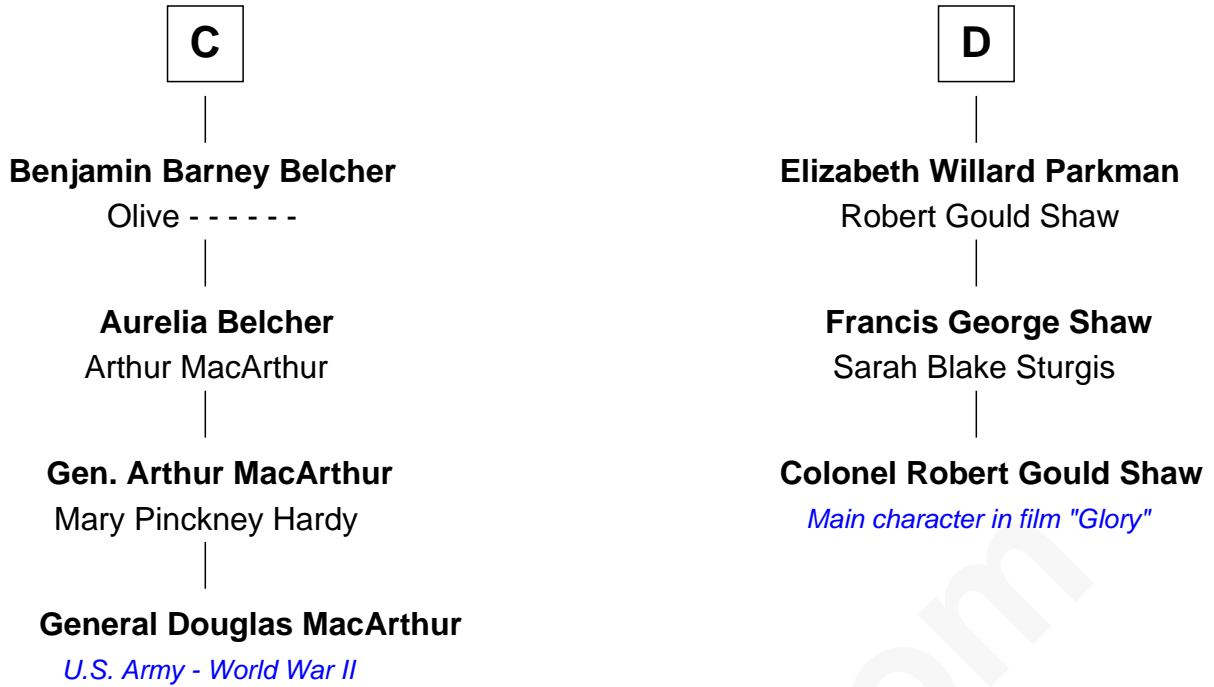

FamousKin.com
Relationship Chart of
General Douglas MacArthur

U.S. Army - World War II

19th cousin 1 time removed of

Colonel Robert Gould Shaw

U.S. Civil War leader of film "Glory" fame

Ferdinand III, King of Castile

Joanna of Ponthieu

Eleanor of Castile
Edward I, King of England

Elizabeth Plantagenet
Humphrey de Bohun

Sir William de Bohun
Elizabeth de Badlesmere

Elizabeth de Bohun
Sir Richard Fitzalan

Elizabeth Fitzalan
Sir Thomas Mowbray

Isabel Mowbray
Sir James Berkeley

Maurice Berkeley
Isabel Mead

A

Eleanor of Castile
Edward I, King of England

Edward II, King of England
Isabella of France

Edward III, King of England
Philippa of Hainault

John of Gaunt
Katherine Roet

Joan Beaufort
Sir Ralph Neville

Katherine Neville
Sir Thomas Strangeways

Joan Strangeways
Sir William Willoughby

B

FamousKin.com