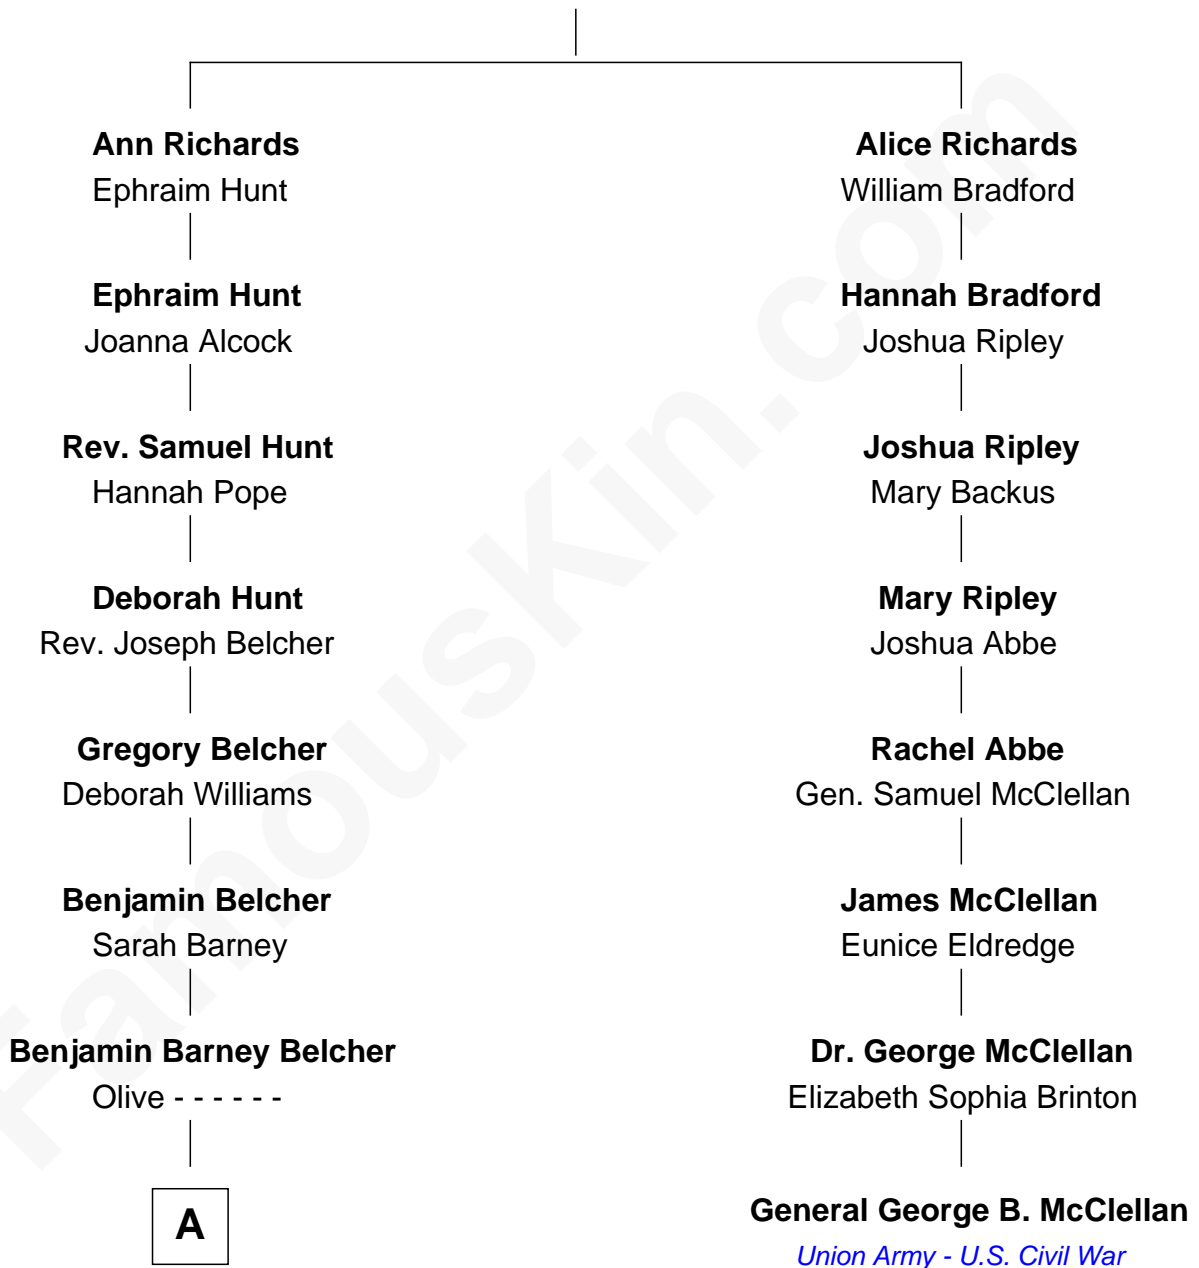

FamousKin.com
Relationship Chart of
General Douglas MacArthur

U.S. Army - World War II

7th cousin 2 times removed of

General George B. McClellan

Union Army - U.S. Civil War

Thomas Richards

Welthian - - - - -

A

—
Aurelia Belcher
Arthur MacArthur

—
Gen. Arthur MacArthur
Mary Pinckney Hardy

—
General Douglas MacArthur
U.S. Army - World War II

FamousKin.com