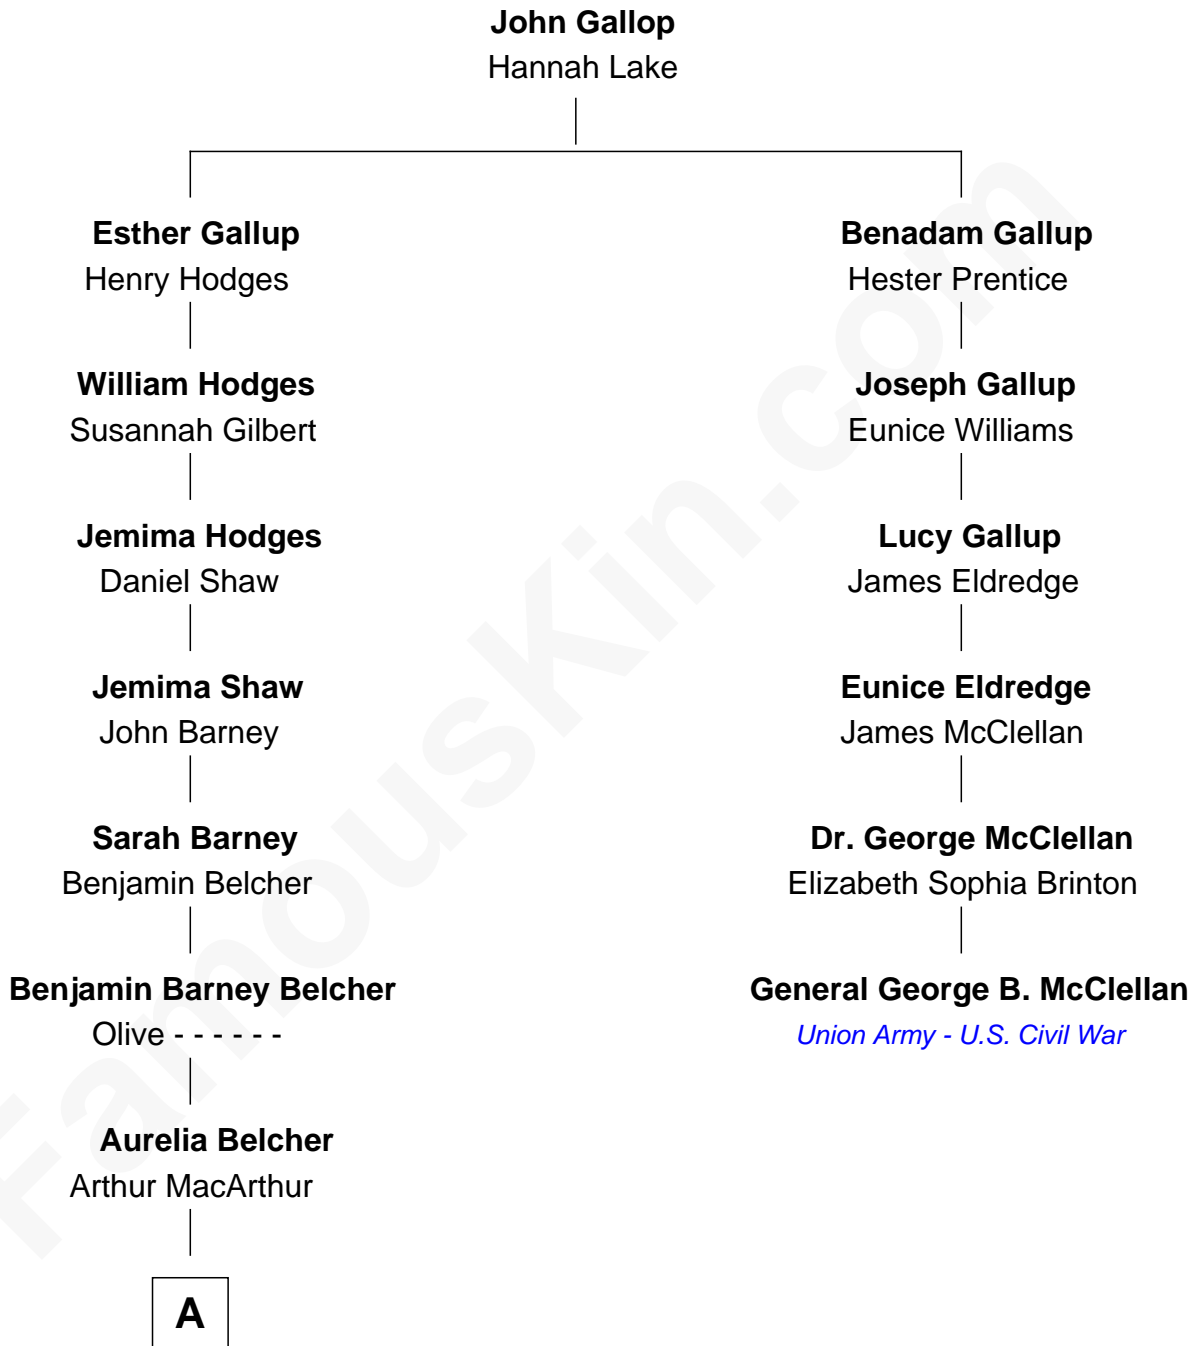

FamousKin.com

Relationship Chart of

General Douglas MacArthur

U.S. Army - World War II

5th cousin 3 times removed of

General George B. McClellan

Union Army - U.S. Civil War

A

—
Gen. Arthur MacArthur

Mary Pinckney Hardy

—
General Douglas MacArthur

U.S. Army - World War II

FamousKin.com