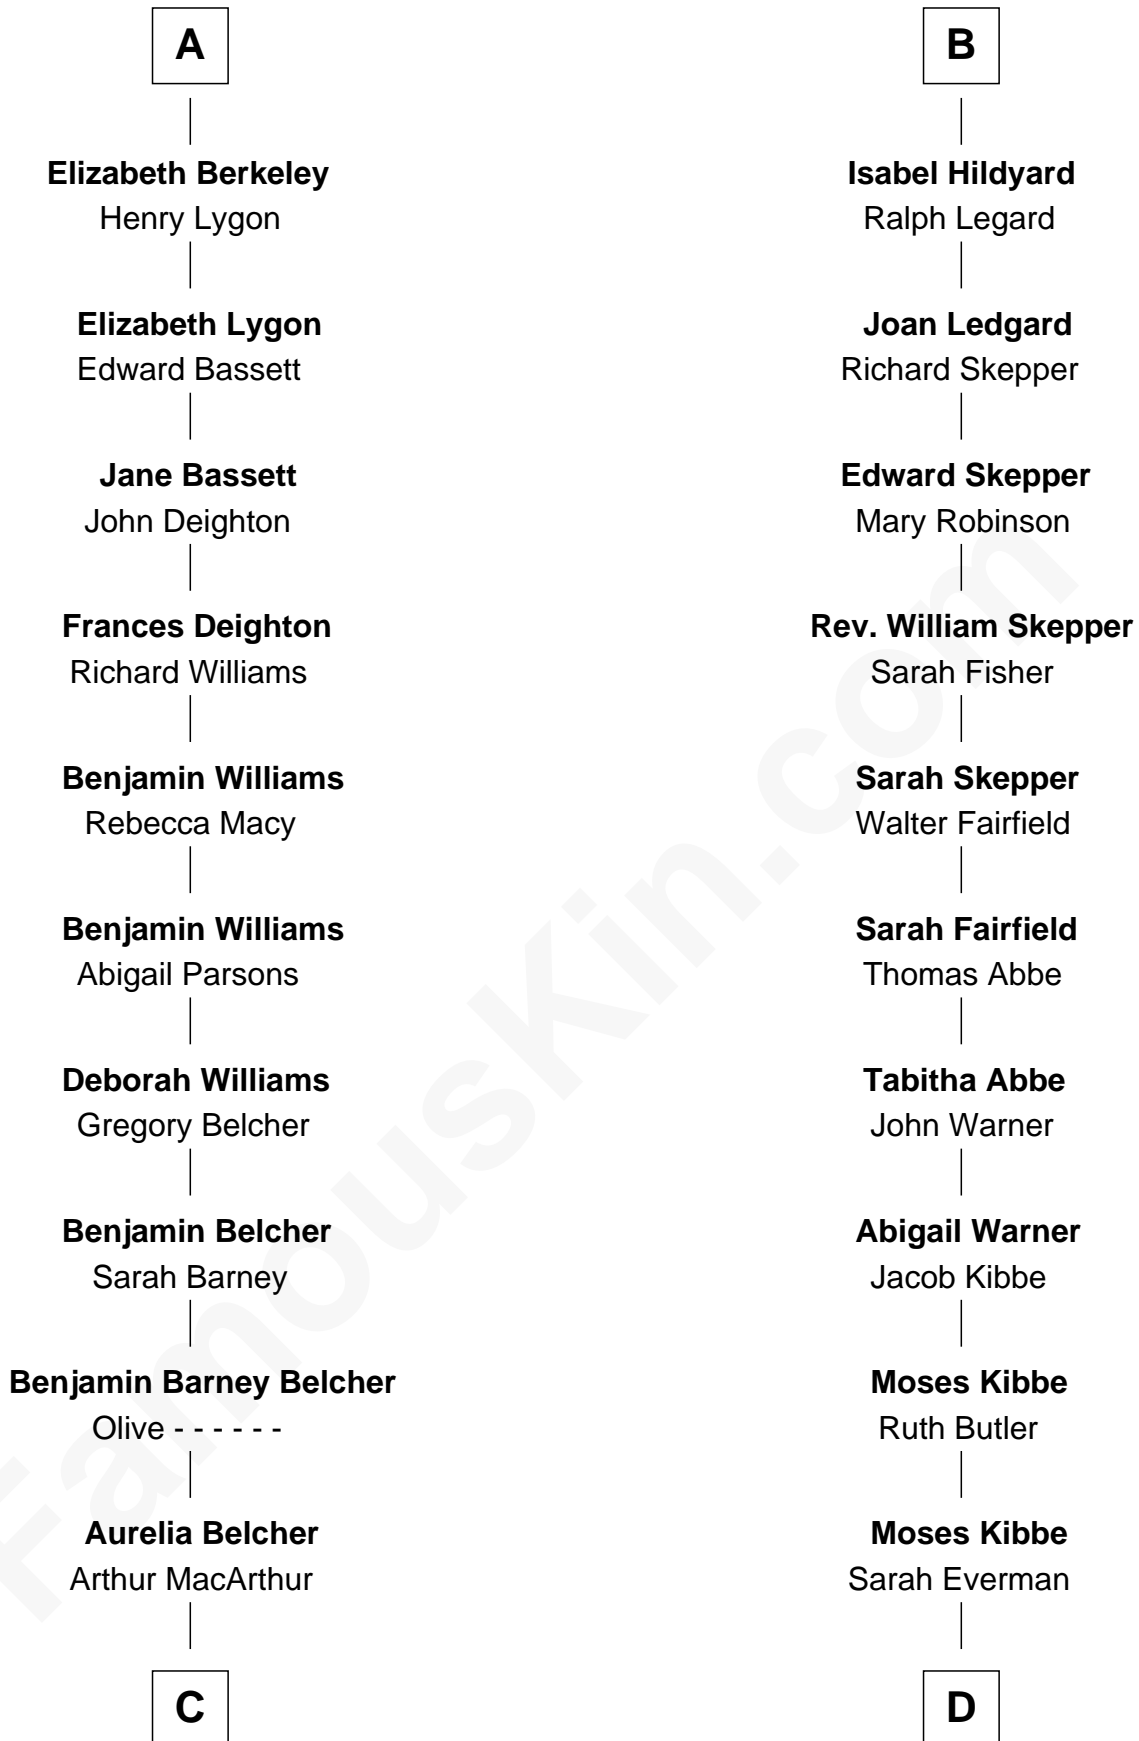

## Relationship Chart of General Douglas MacArthur

*U.S. Army - World War II*

18th cousin 2 times removed of

**Roy Rogers**

*Cowboy movie actor and singer*

**Henry Plantagenet**

Maud de Chaworth

**C**

**Gen. Arthur MacArthur**

Mary Pinckney Hardy

**General Douglas MacArthur**

*U.S. Army - World War II*

**D**

**Jacintha Kibbe**

William Womack

**Archer Womack**