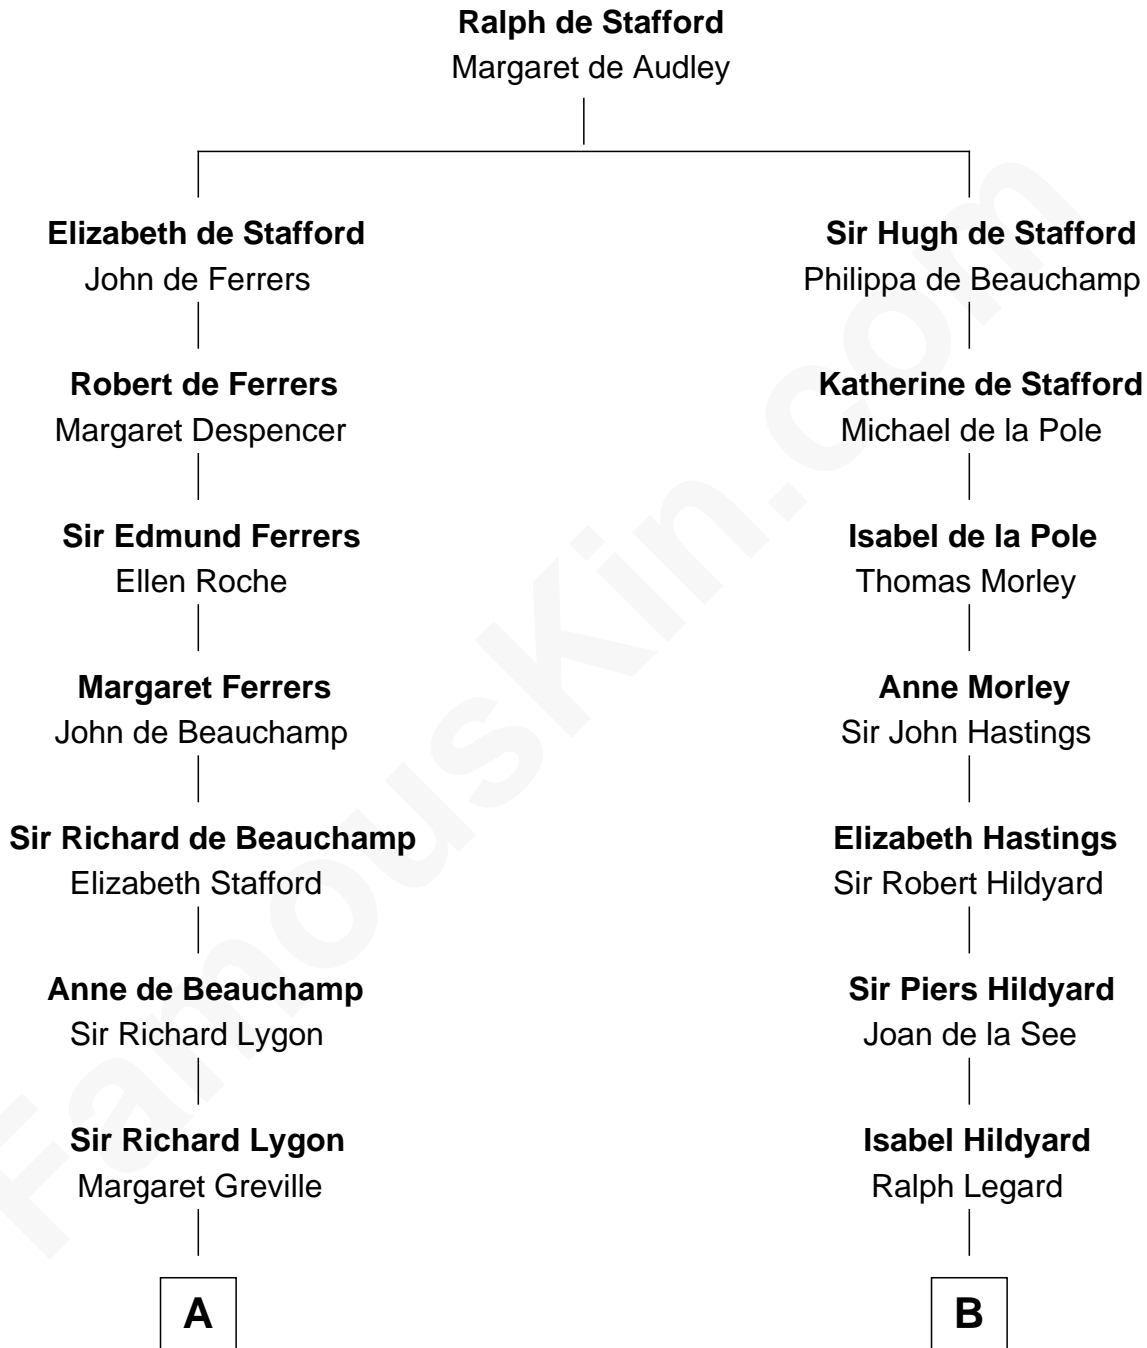

# FamousKin.com

## Relationship Chart of General Douglas MacArthur

*U.S. Army - World War II*

18th cousin 1 time removed of

**Roy Rogers**

*Cowboy movie actor and singer*

**C**

**Gen. Arthur MacArthur**

Mary Pinckney Hardy

**General Douglas MacArthur**

*U.S. Army - World War II*

**D**

**Archer Womack**

Patricia Adeline Hatchett

**Mattie M. Womack**

Andrew E. Slye

**Roy Rogers**