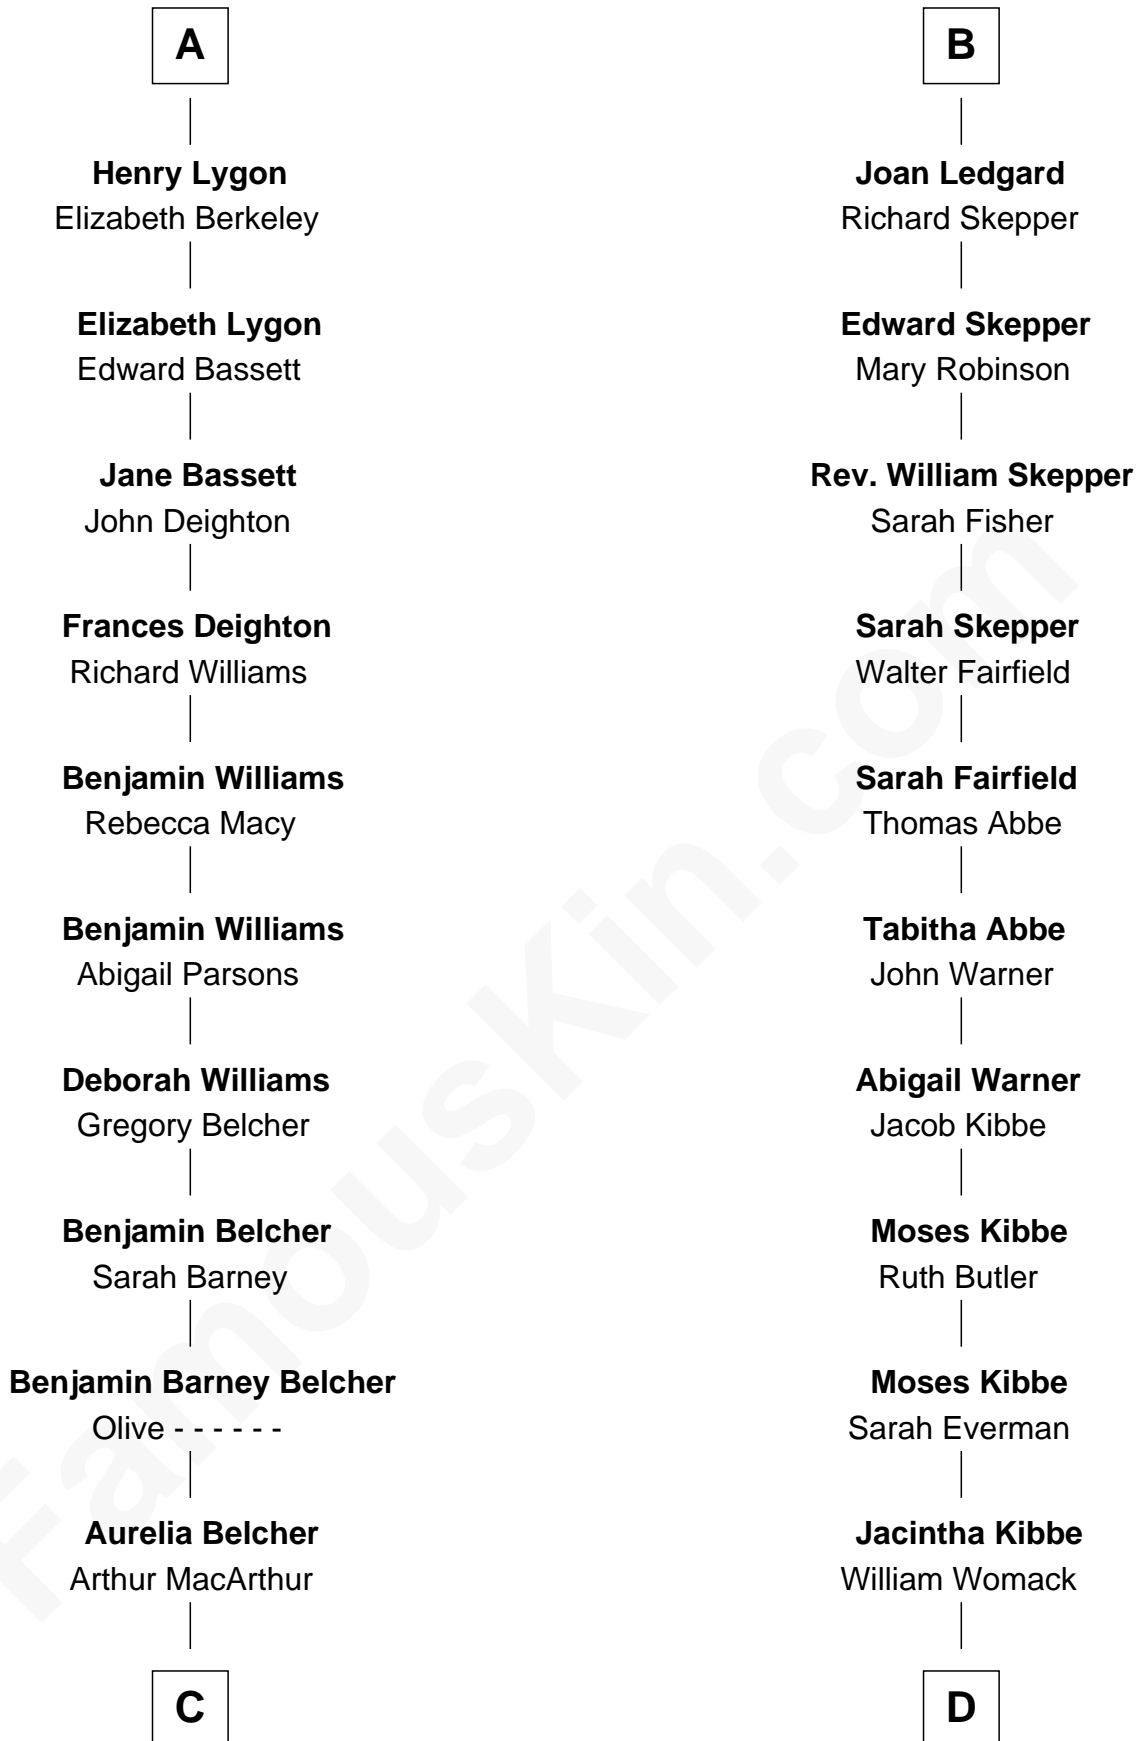

## Relationship Chart of General Douglas MacArthur

*U.S. Army - World War II*

18th cousin 1 time removed of

**Roy Rogers**

*Cowboy movie actor and singer*

**C**

**Gen. Arthur MacArthur**

Mary Pinckney Hardy

**General Douglas MacArthur**

*U.S. Army - World War II*

**D**

**Archer Womack**

Patricia Adeline Hatchett

**Mattie M. Womack**

Andrew E. Slye

**Roy Rogers**