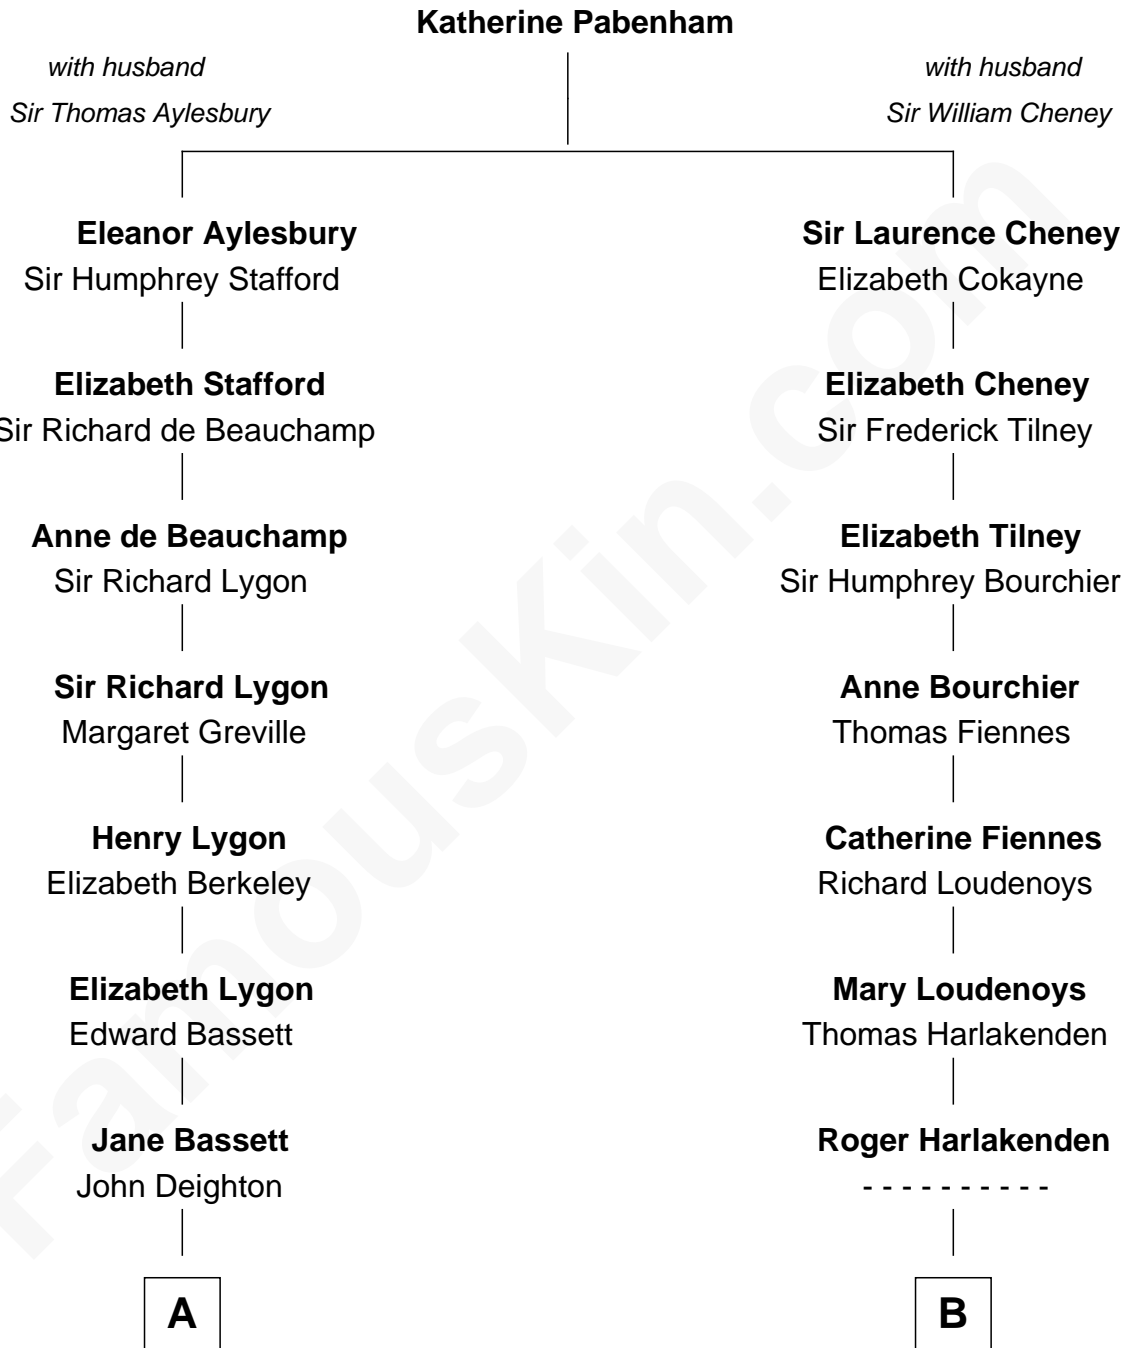

FamousKin.com
Relationship Chart of
General Douglas MacArthur
U.S. Army - World War II

15th cousin 4 times removed of

Anne Baxter
Movie Actress

C

Frank Lloyd Wright

Catherine L. Tobin

Catherine Dorothy Wright

Kenneth Stuart Baxter

Anne Baxter

Movie Actress

FamousKin.com