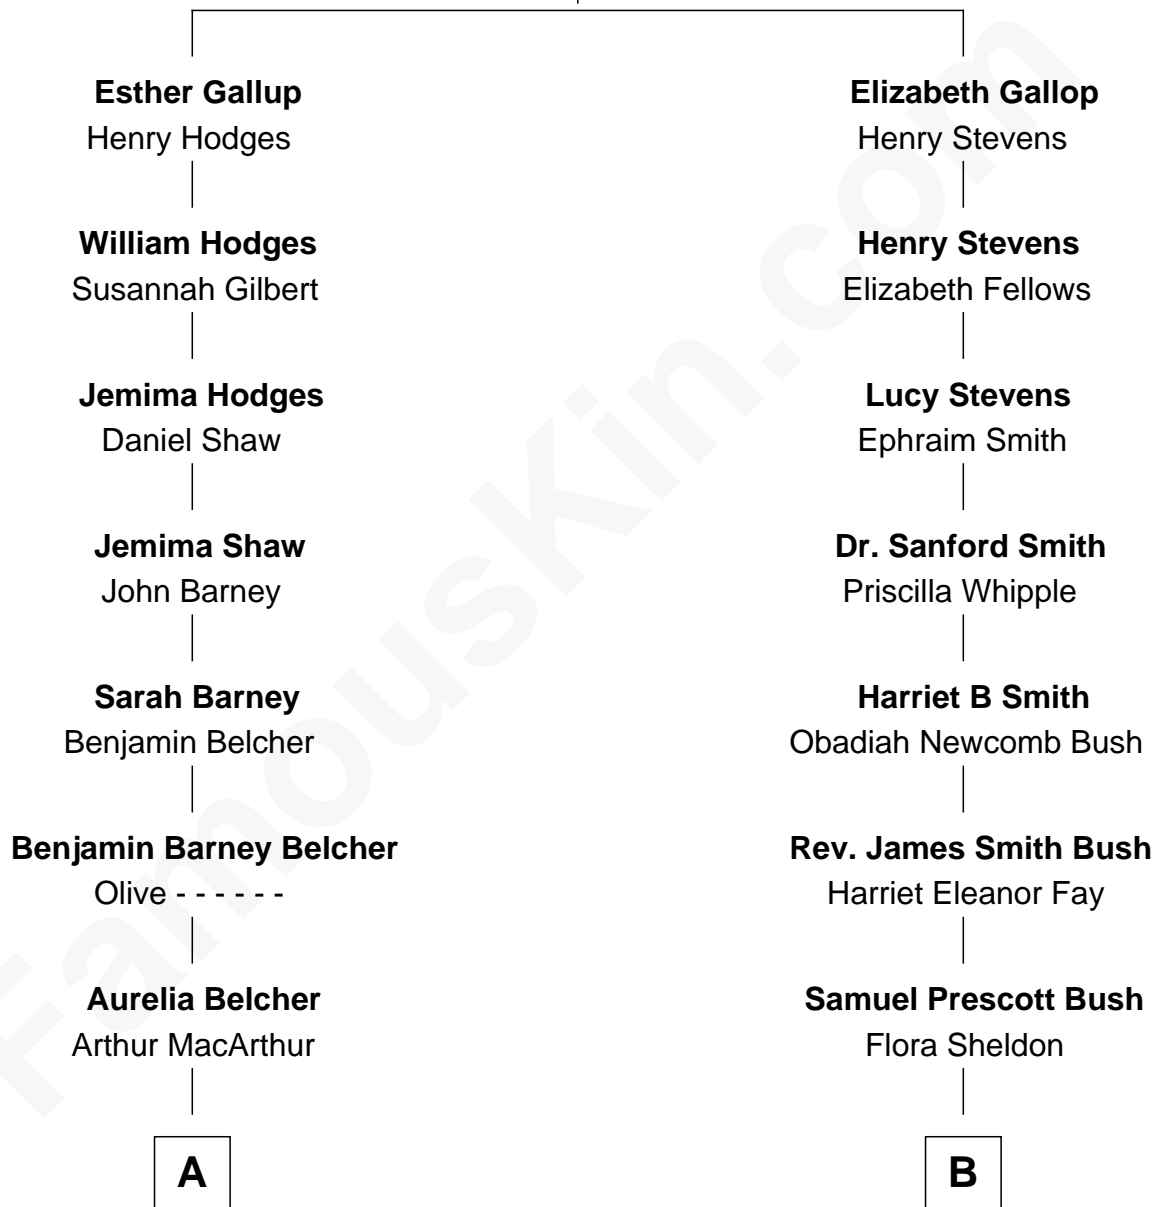

## Relationship Chart of General Douglas MacArthur

*U.S. Army - World War II*

8th cousin of

**George H. W. Bush**

*41st U.S. President*

**John Gallop**  
Hannah Lake

**A**

**Gen. Arthur MacArthur**

Mary Pinckney Hardy

**General Douglas MacArthur**

*U.S. Army - World War II*

**B**

**Prescott Sheldon Bush**

Dorothy Wear Walker

**George H. W. Bush**

*41st U.S. President*