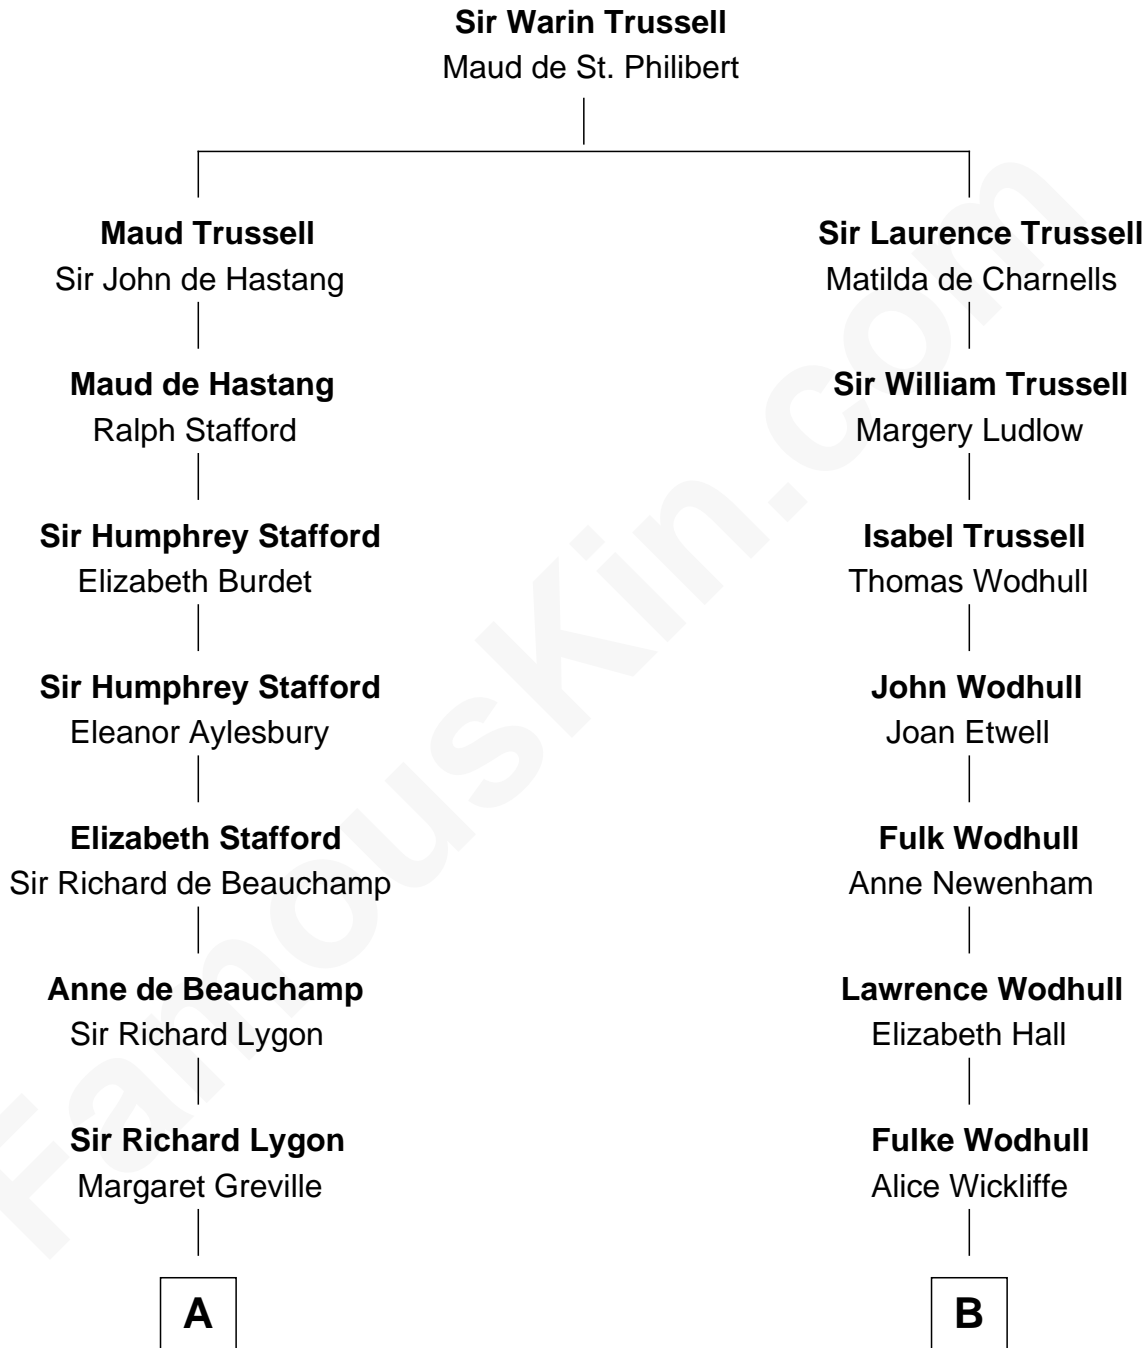

FamousKin.com
Relationship Chart of
General Douglas MacArthur

U.S. Army - World War II

18th cousin 1 time removed of

Barbara (Pierce) Bush

First Lady of President George H.W. Bush

C

Gen. Arthur MacArthur

Mary Pinckney Hardy

General Douglas MacArthur

U.S. Army - World War II

D

Lulu Dell Flickinger

James Edgar Robinson

Pauline Robinson

Marvin Pierce

Barbara (Pierce) Bush

First Lady of George H.W. Bush

FamousKin.com