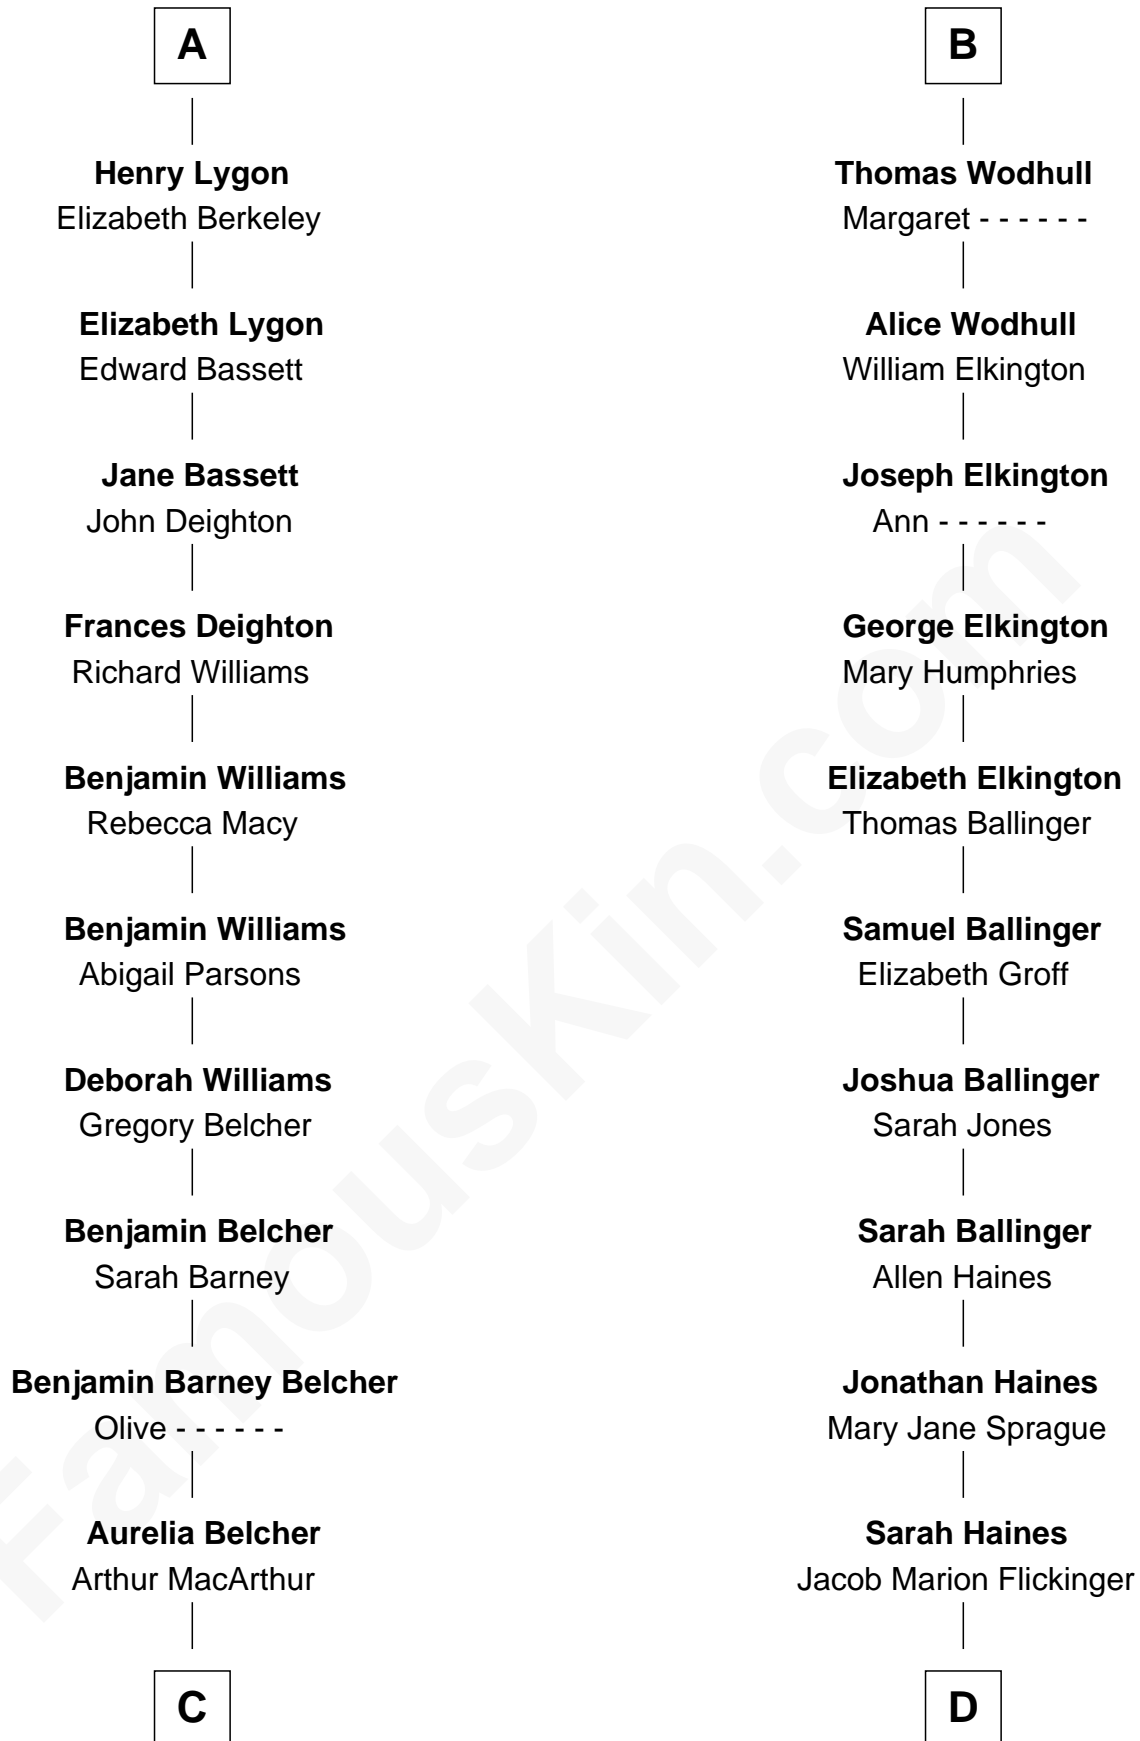

FamousKin.com
Relationship Chart of
General Douglas MacArthur

U.S. Army - World War II

18th cousin 1 time removed of

Barbara (Pierce) Bush

First Lady of President George H.W. Bush

C

Gen. Arthur MacArthur

Mary Pinckney Hardy

General Douglas MacArthur

U.S. Army - World War II

D

Lulu Dell Flickinger

James Edgar Robinson

Pauline Robinson

Marvin Pierce

Barbara (Pierce) Bush

First Lady of George H.W. Bush

FamousKin.com