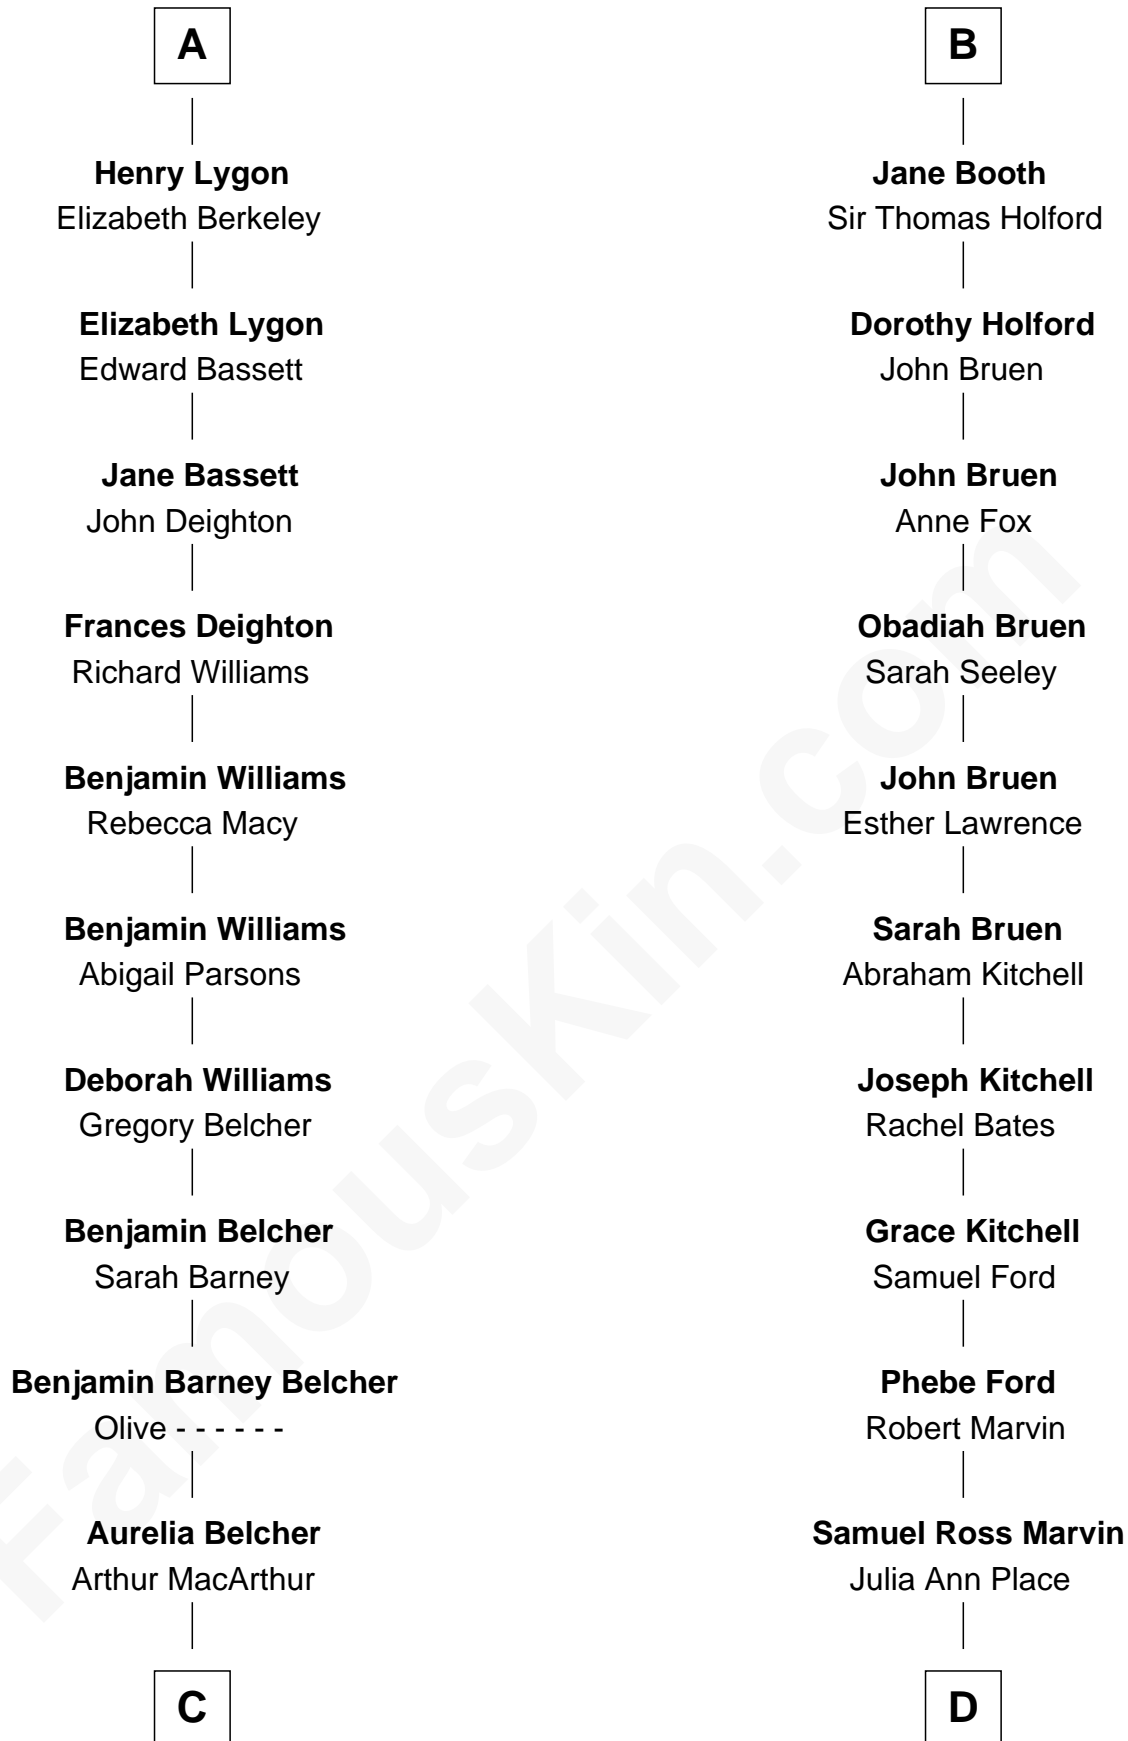

FamousKin.com
Relationship Chart of
General Douglas MacArthur

U.S. Army - World War II

18th cousin 2 times removed of

Barbara (Pierce) Bush

First Lady of President George H.W. Bush

Katherine de Hastang

Ralph de Stafford

C

Gen. Arthur MacArthur

Mary Pinckney Hardy

General Douglas MacArthur

U.S. Army - World War II

D

Jerome Place Marvin

Martha Ann Stokes

Mabel Marvin

Scott Pierce

Marvin Pierce

Pauline Robinson

Barbara (Pierce) Bush

First Lady of George H.W. Bush