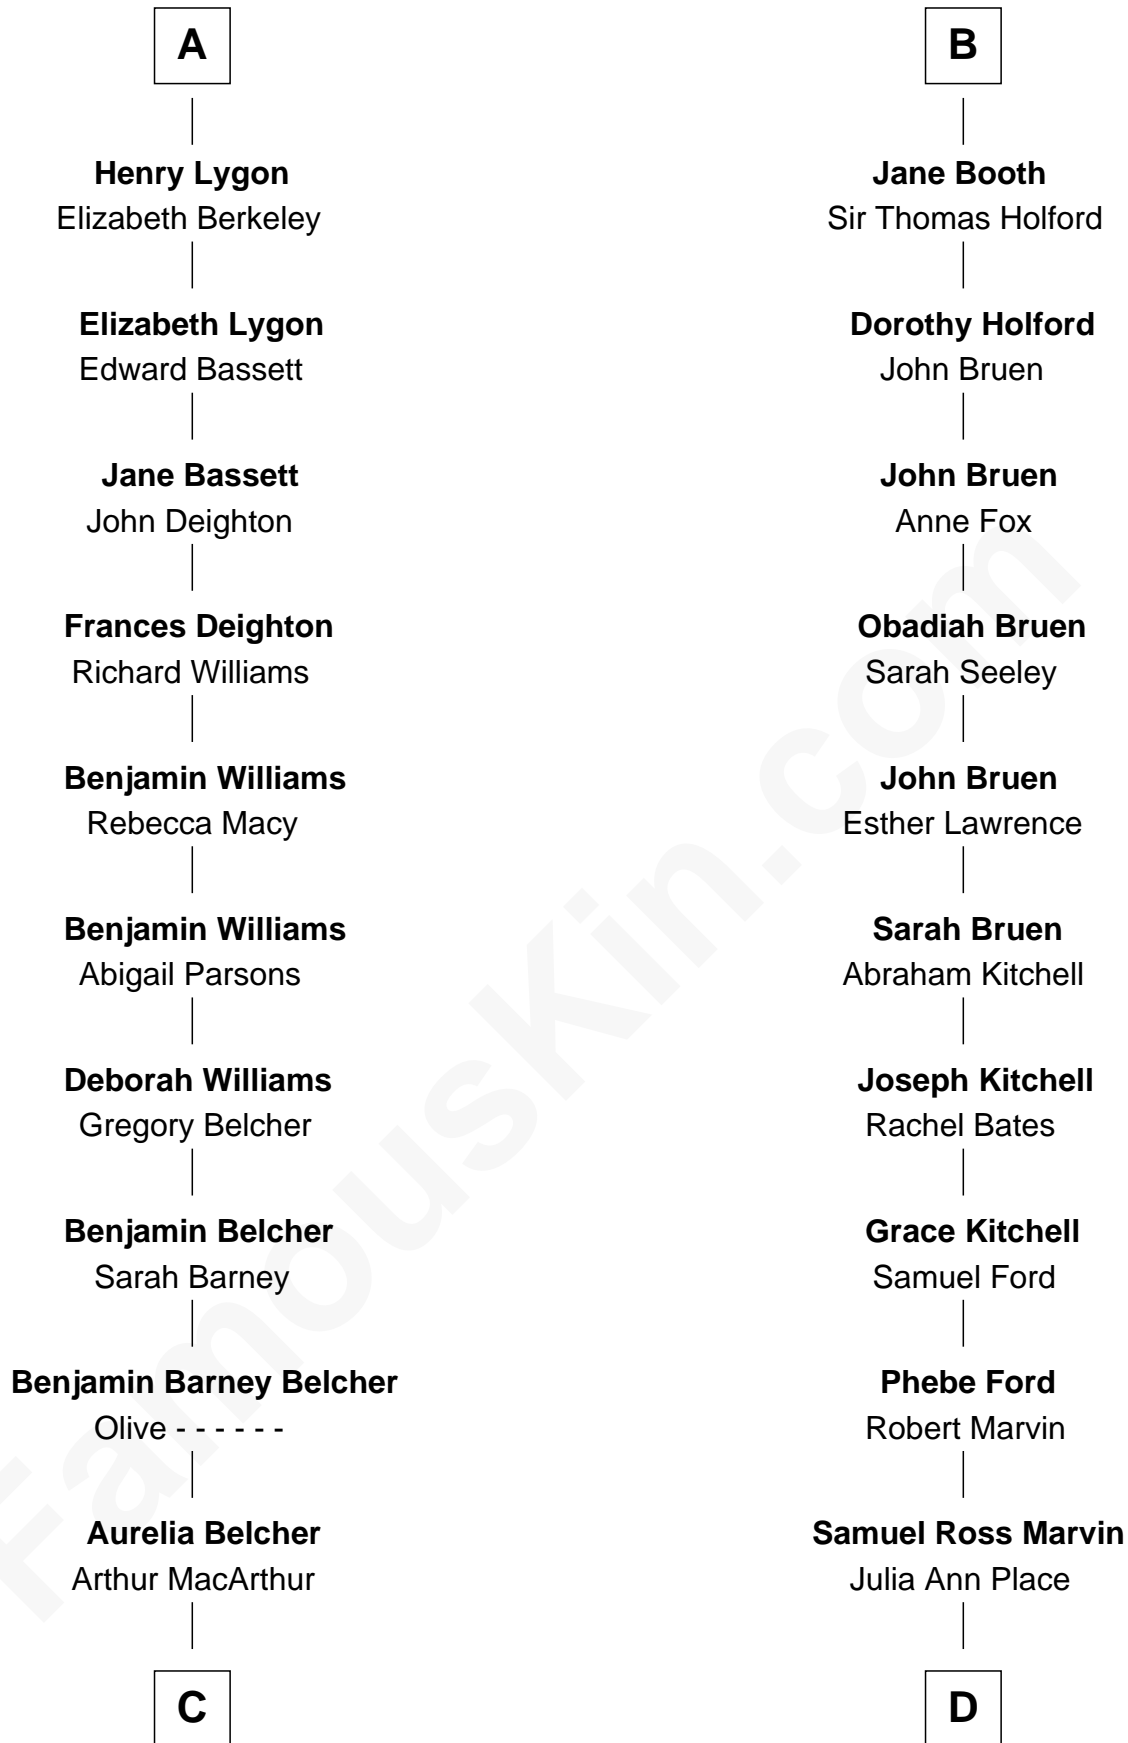

FamousKin.com
Relationship Chart of
General Douglas MacArthur
U.S. Army - World War II

18th cousin 2 times removed of

Barbara (Pierce) Bush
First Lady of President George H.W. Bush

C

Gen. Arthur MacArthur

Mary Pinckney Hardy

General Douglas MacArthur

U.S. Army - World War II

D

Jerome Place Marvin

Martha Ann Stokes

Mabel Marvin

Scott Pierce

Marvin Pierce

Pauline Robinson

Barbara (Pierce) Bush

First Lady of George H.W. Bush

FamousKin.com