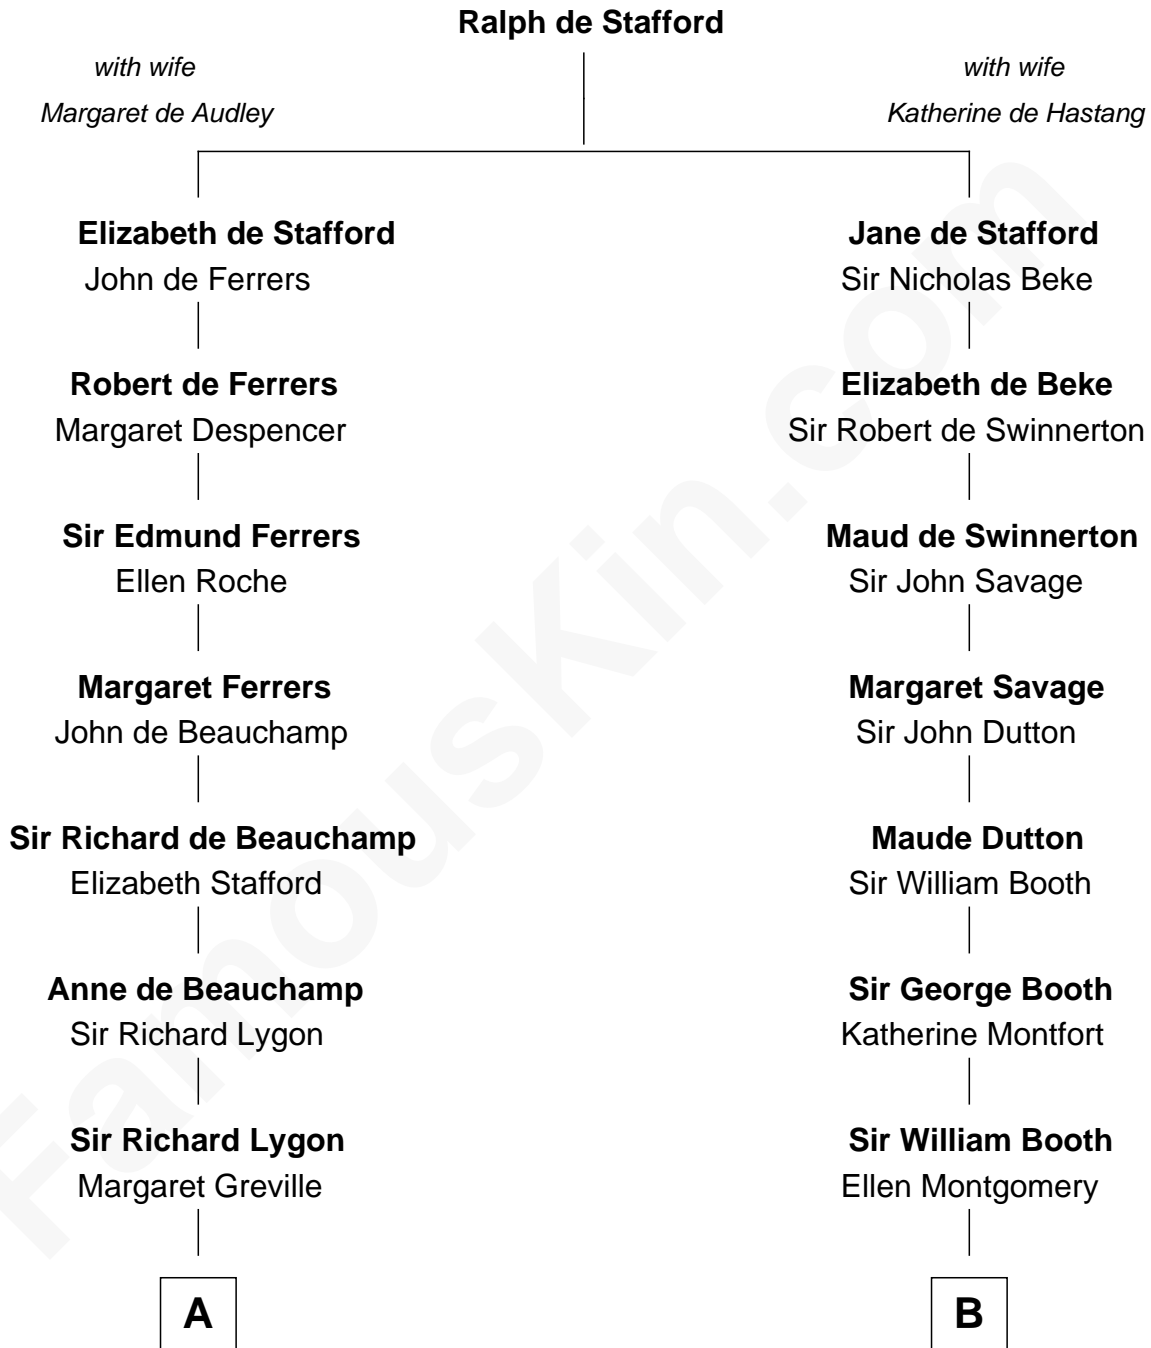

FamousKin.com
Relationship Chart of
General Douglas MacArthur
U.S. Army - World War II

18th cousin 2 times removed of

Barbara (Pierce) Bush
First Lady of President George H.W. Bush

C

Gen. Arthur MacArthur

Mary Pinckney Hardy

General Douglas MacArthur

U.S. Army - World War II

D

Jerome Place Marvin

Martha Ann Stokes

Mabel Marvin

Scott Pierce