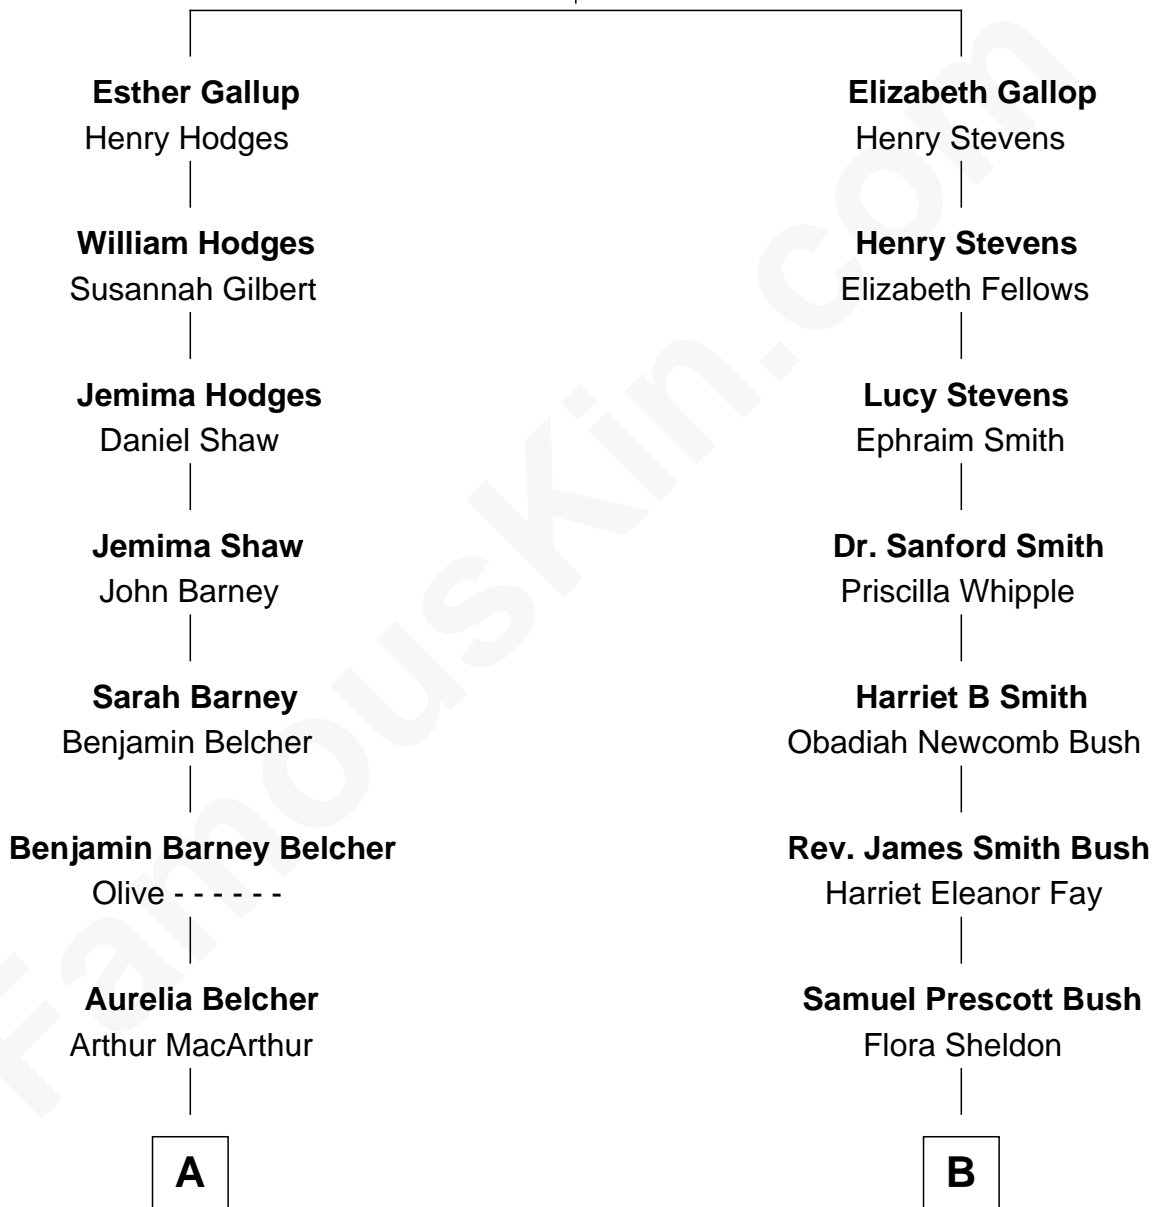

FamousKin.com

Relationship Chart of

General Douglas MacArthur

U.S. Army - World War II

8th cousin 1 time removed of

George W. Bush

43rd U.S. President

John Gallop

Hannah Lake

A

Gen. Arthur MacArthur

Mary Pinckney Hardy

General Douglas MacArthur

U.S. Army - World War II

B

Prescott Sheldon Bush

Dorothy Wear Walker

George Herbert Walker Bush

Barbara Pierce

George W. Bush

43rd U.S. President

FamousKin.com