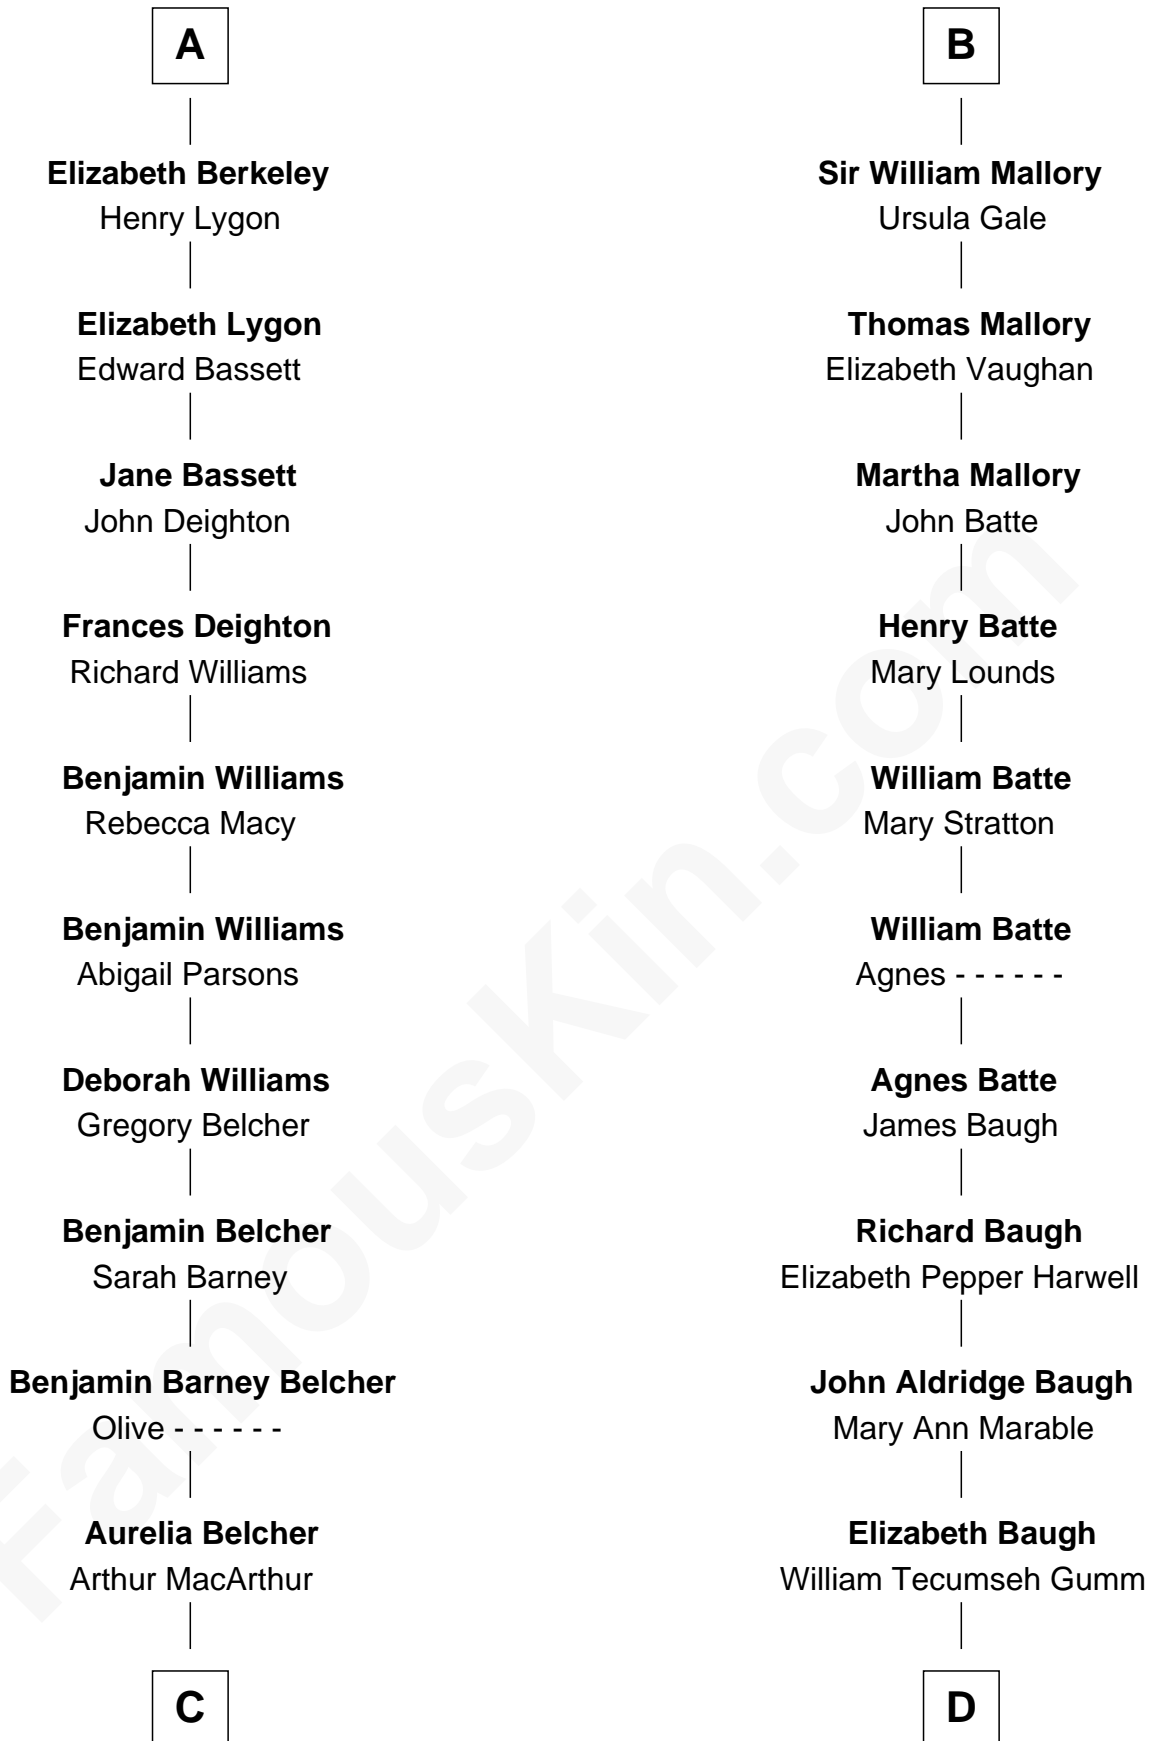

FamousKin.com
Relationship Chart of
General Douglas MacArthur

U.S. Army - World War II

18th cousin of

Judy Garland

Singer and Movie Actress

Edmund Fitzalan

Alice de Warenne

Richard Fitzalan
Eleanor Plantagenet

Sir Richard Fitzalan
Elizabeth de Bohun

Elizabeth Fitzalan
Sir Thomas Mowbray

Isabel Mowbray
Sir James Berkeley

Maurice Berkeley
Isabel Mead

Anne Berkeley
Sir William Dennis

Isabel Dennis
Sir John Berkeley

A

Aline Fitzalan
Sir Roger le Strange

Lucy le Strange
Sir William Willoughby

Margery Willoughby
Sir William FitzHugh

Lora FitzHugh
Sir John Constable

Joan Constable
Sir William Mallory

Sir John Mallory
Margaret Thwaites

Sir William Mallory
Jane Norton

B

C

Gen. Arthur MacArthur

Mary Pinckney Hardy

General Douglas MacArthur

U.S. Army - World War II

D