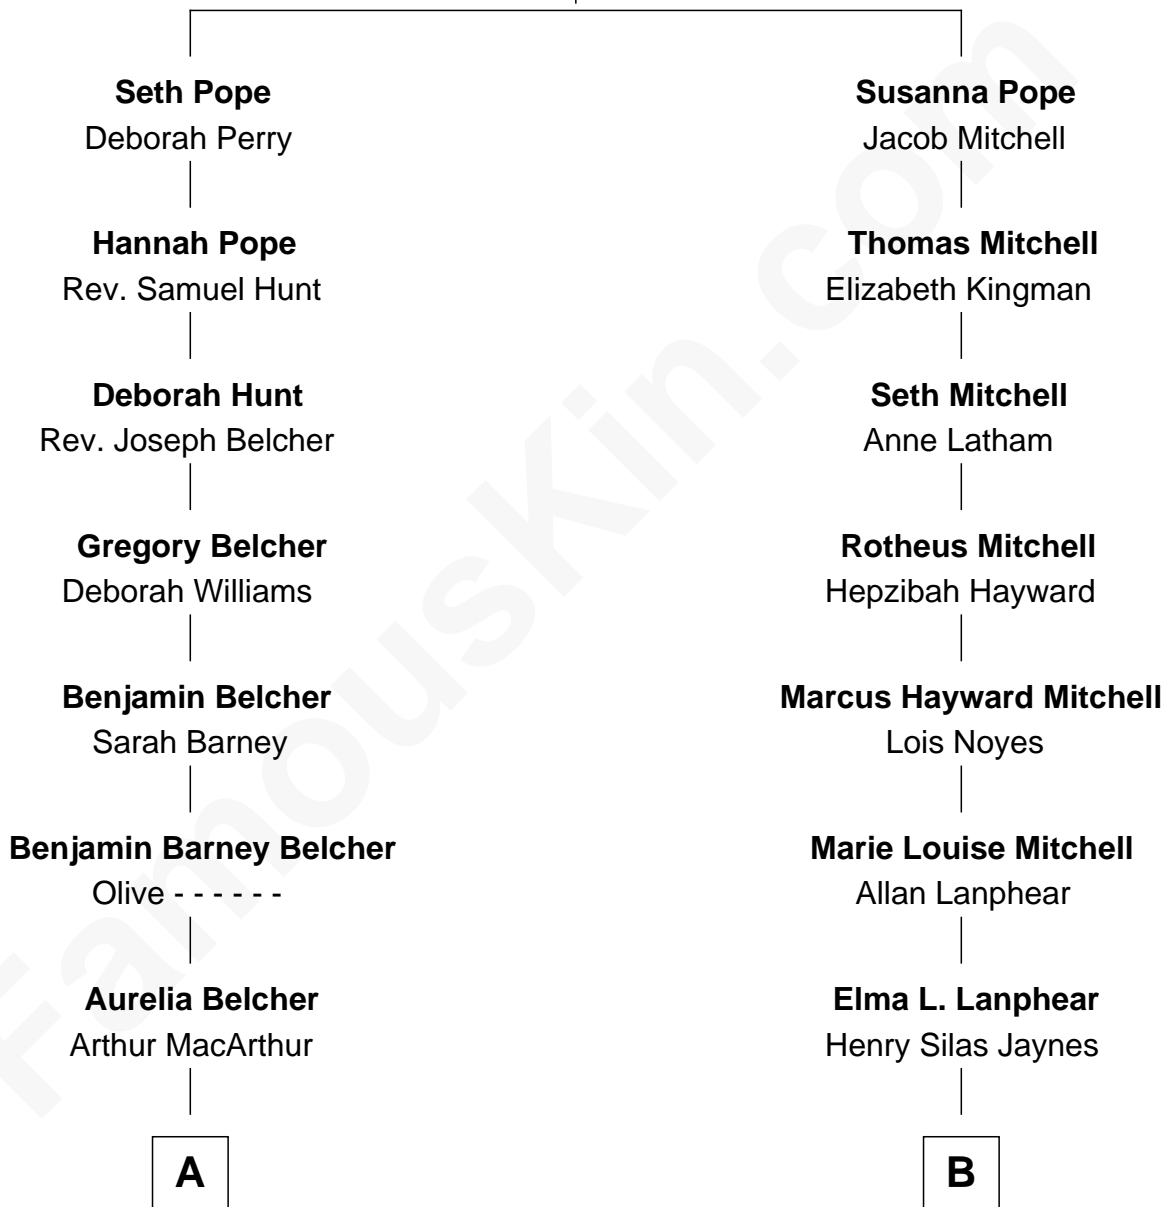

FamousKin.com

Relationship Chart of General Douglas MacArthur

U.S. Army - World War II

8th cousin of

Henry Fonda

Movie Actor

Thomas Pope

Sarah Jenny

A

Gen. Arthur MacArthur

Mary Pinckney Hardy

General Douglas MacArthur

U.S. Army - World War II

B

Herberta Elma Jaynes

William Brace Fonda