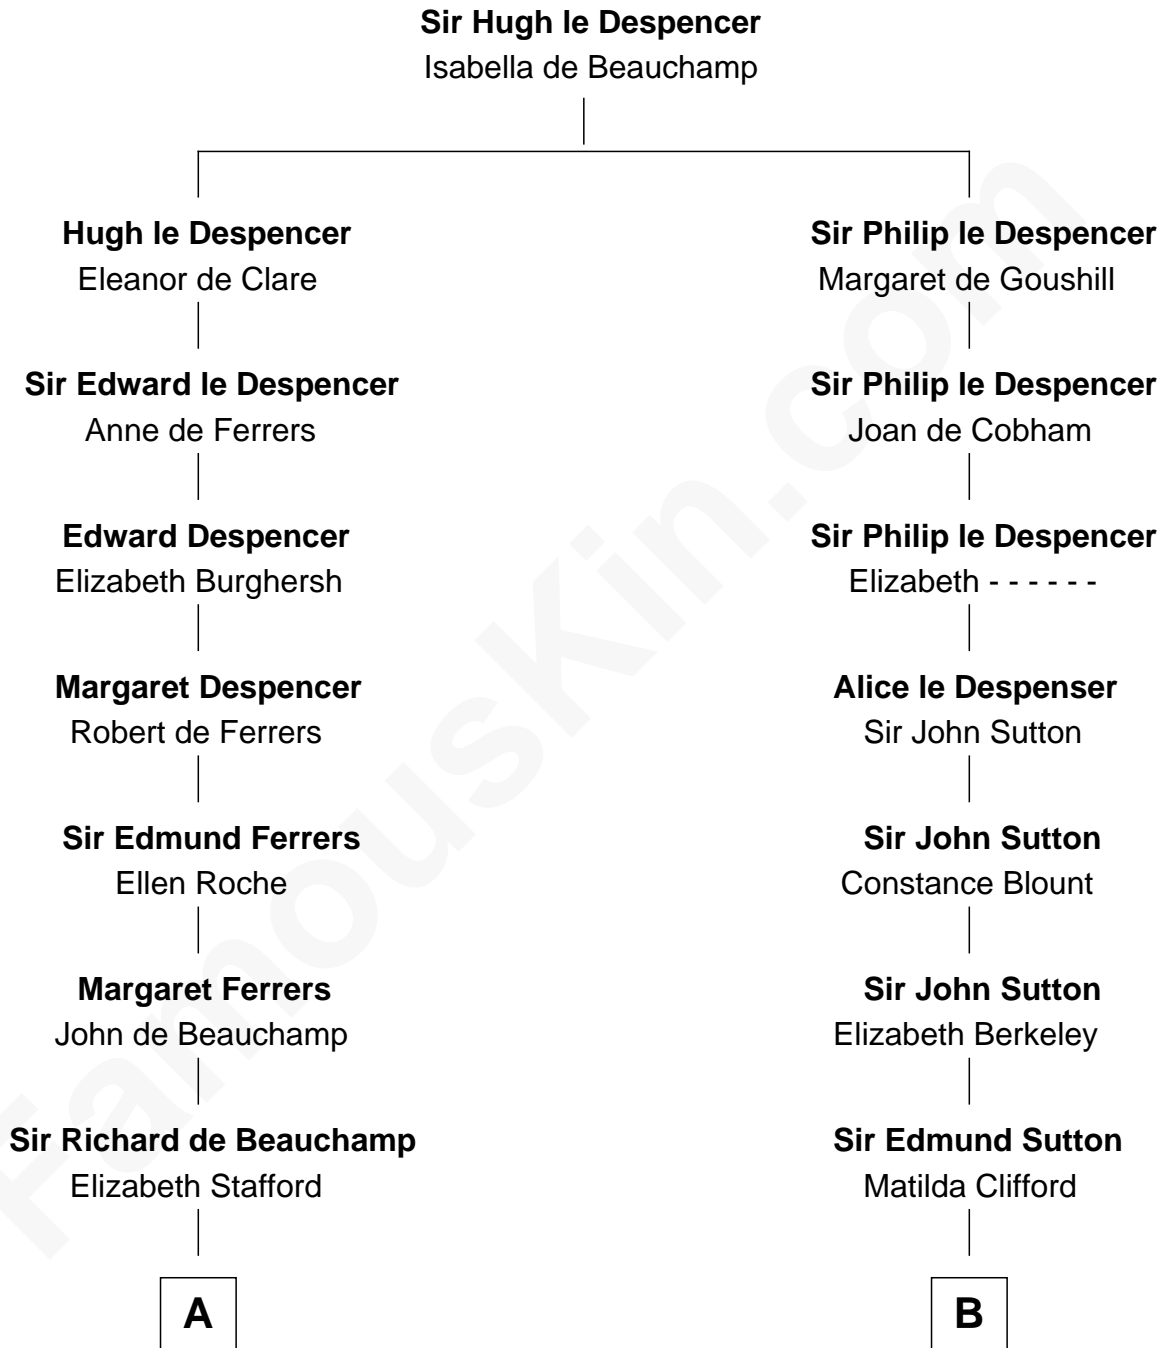

**FamousKin.com**  
**Relationship Chart of**  
**General Douglas MacArthur**  
*U.S. Army - World War II*

**16th cousin 4 times removed of**  
**George Mason**  
*Father of the U.S. Bill of Rights*

FamousKin.com