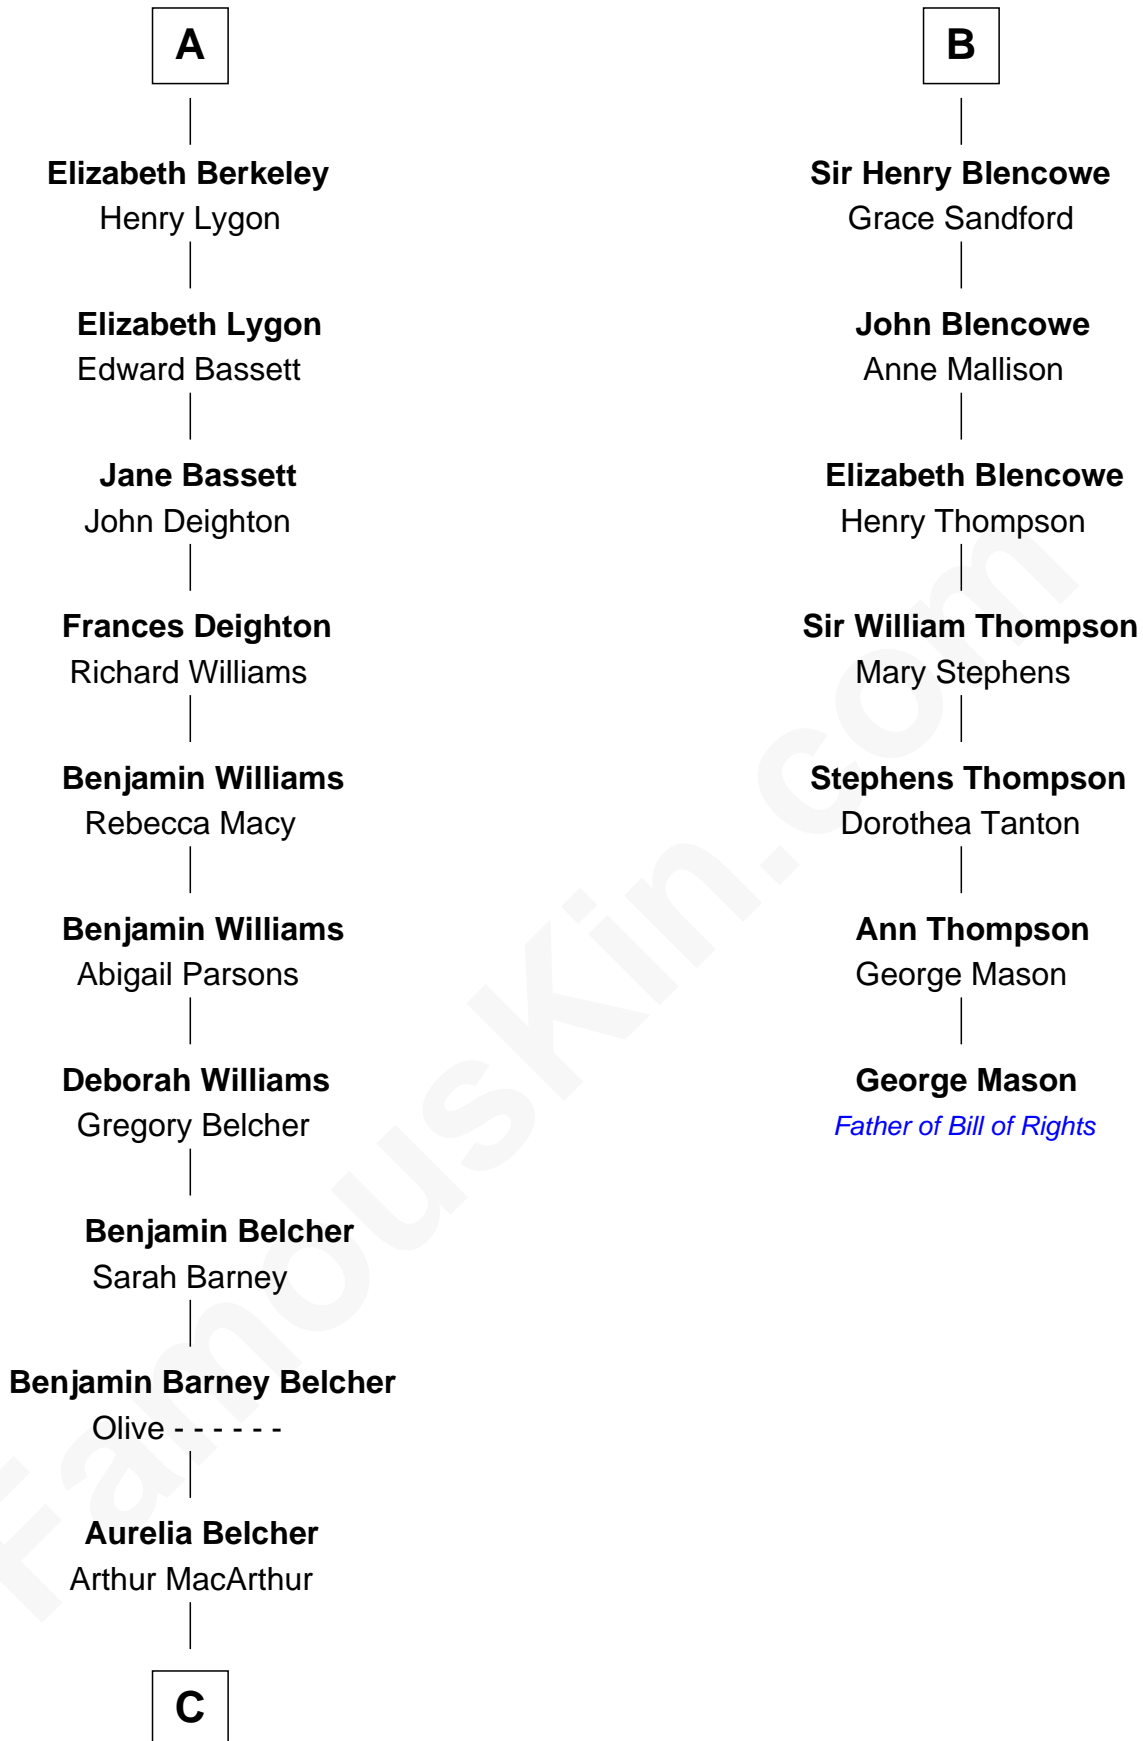

FamousKin.com

Relationship Chart of General Douglas MacArthur

U.S. Army - World War II

13th cousin 5 times removed of

George Mason

Father of the U.S. Bill of Rights

Sir Maurice de Berkeley

Eve la Zouche

Maurice de Berkeley

Margaret - - - - -

Thomas Berkeley

Catherine Botetourte

Maurice Berkeley

Johanna Denham

Maurice Berkeley

Ellen Montfort

Katherine de Clyvedon

Sir John Berkeley

Elizabeth Betteshorne

Elizabeth Berkeley

Sir John Sutton

Sir Edmund Sutton

Matilda Clifford

Thomas Dudley

Grace Threlkeld

Winifred Dudley

Anthony Blencowe

Richard Blencowe

Apollonia Tolson

B

C

—
Gen. Arthur MacArthur
Mary Pinckney Hardy