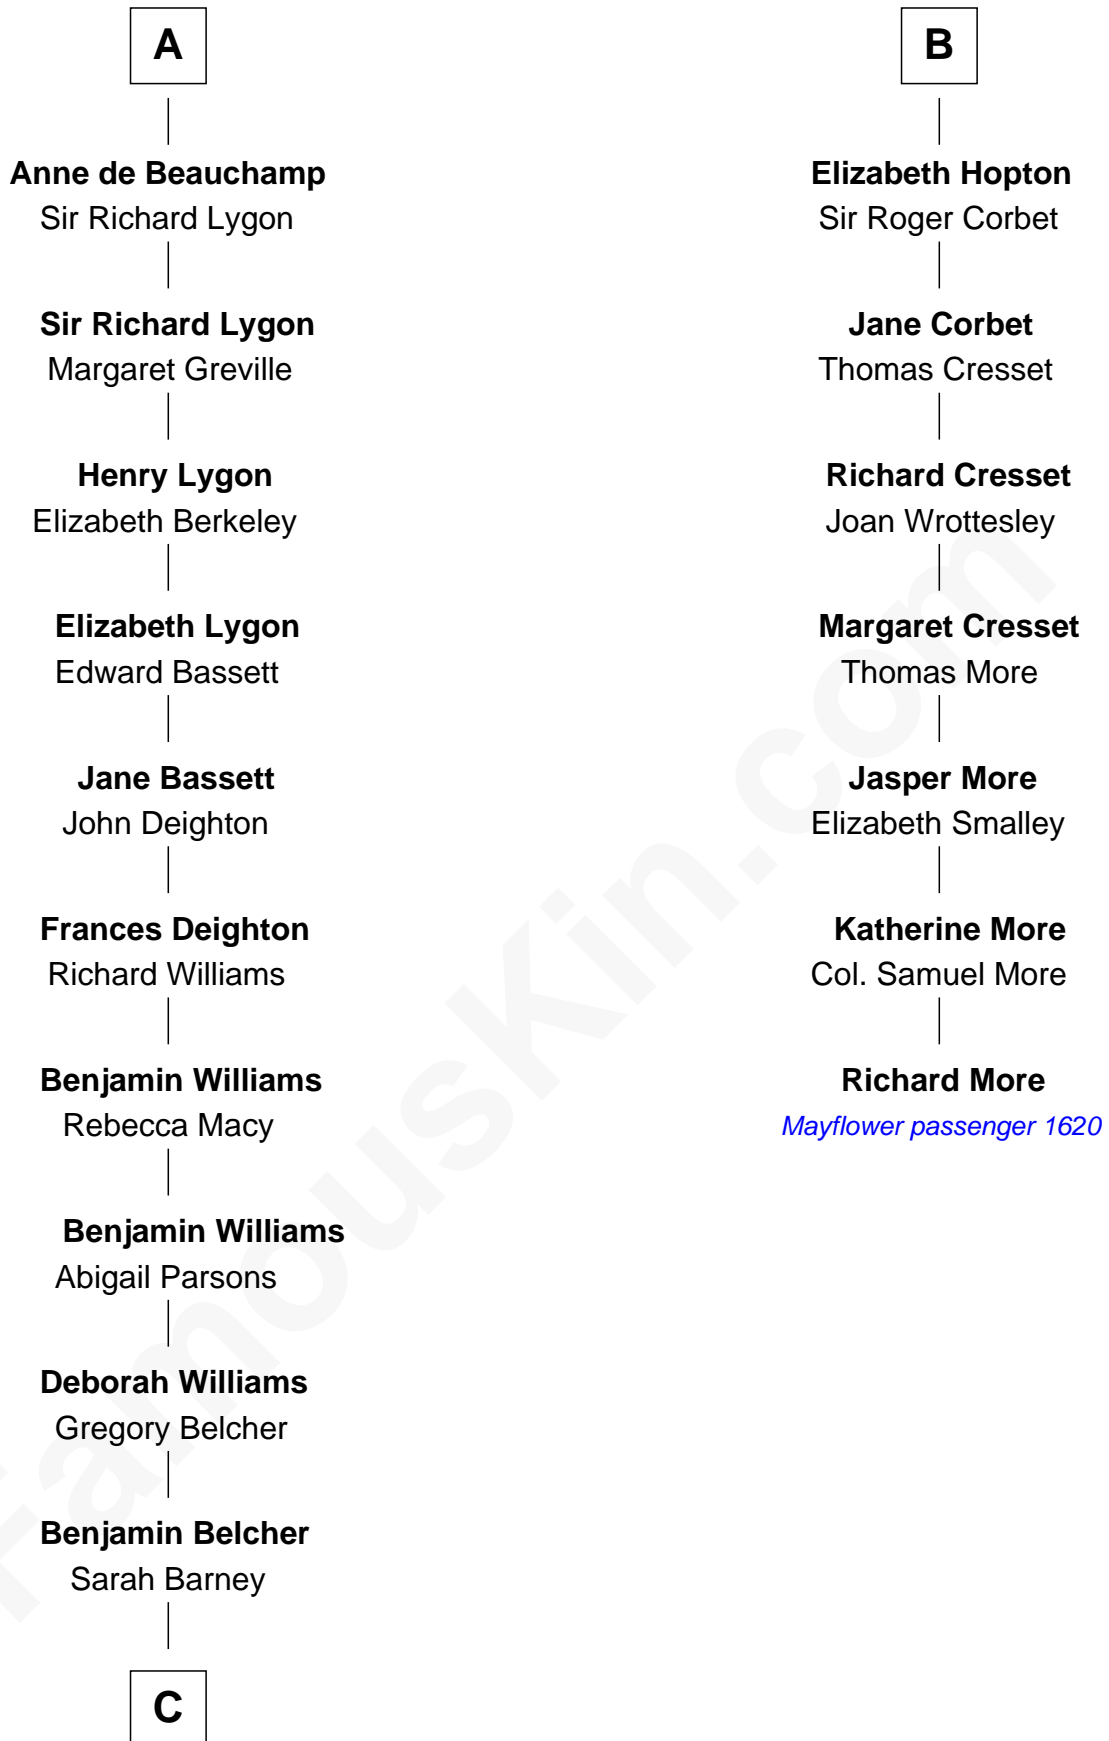

## Relationship Chart of General Douglas MacArthur

*U.S. Army - World War II*

**MAYFLOWER**

13th cousin 7 times removed of

**Richard More**

*(c1614 - c1696) Mayflower passenger 1620*

**John de Botetourte**

Maud FitzThomas