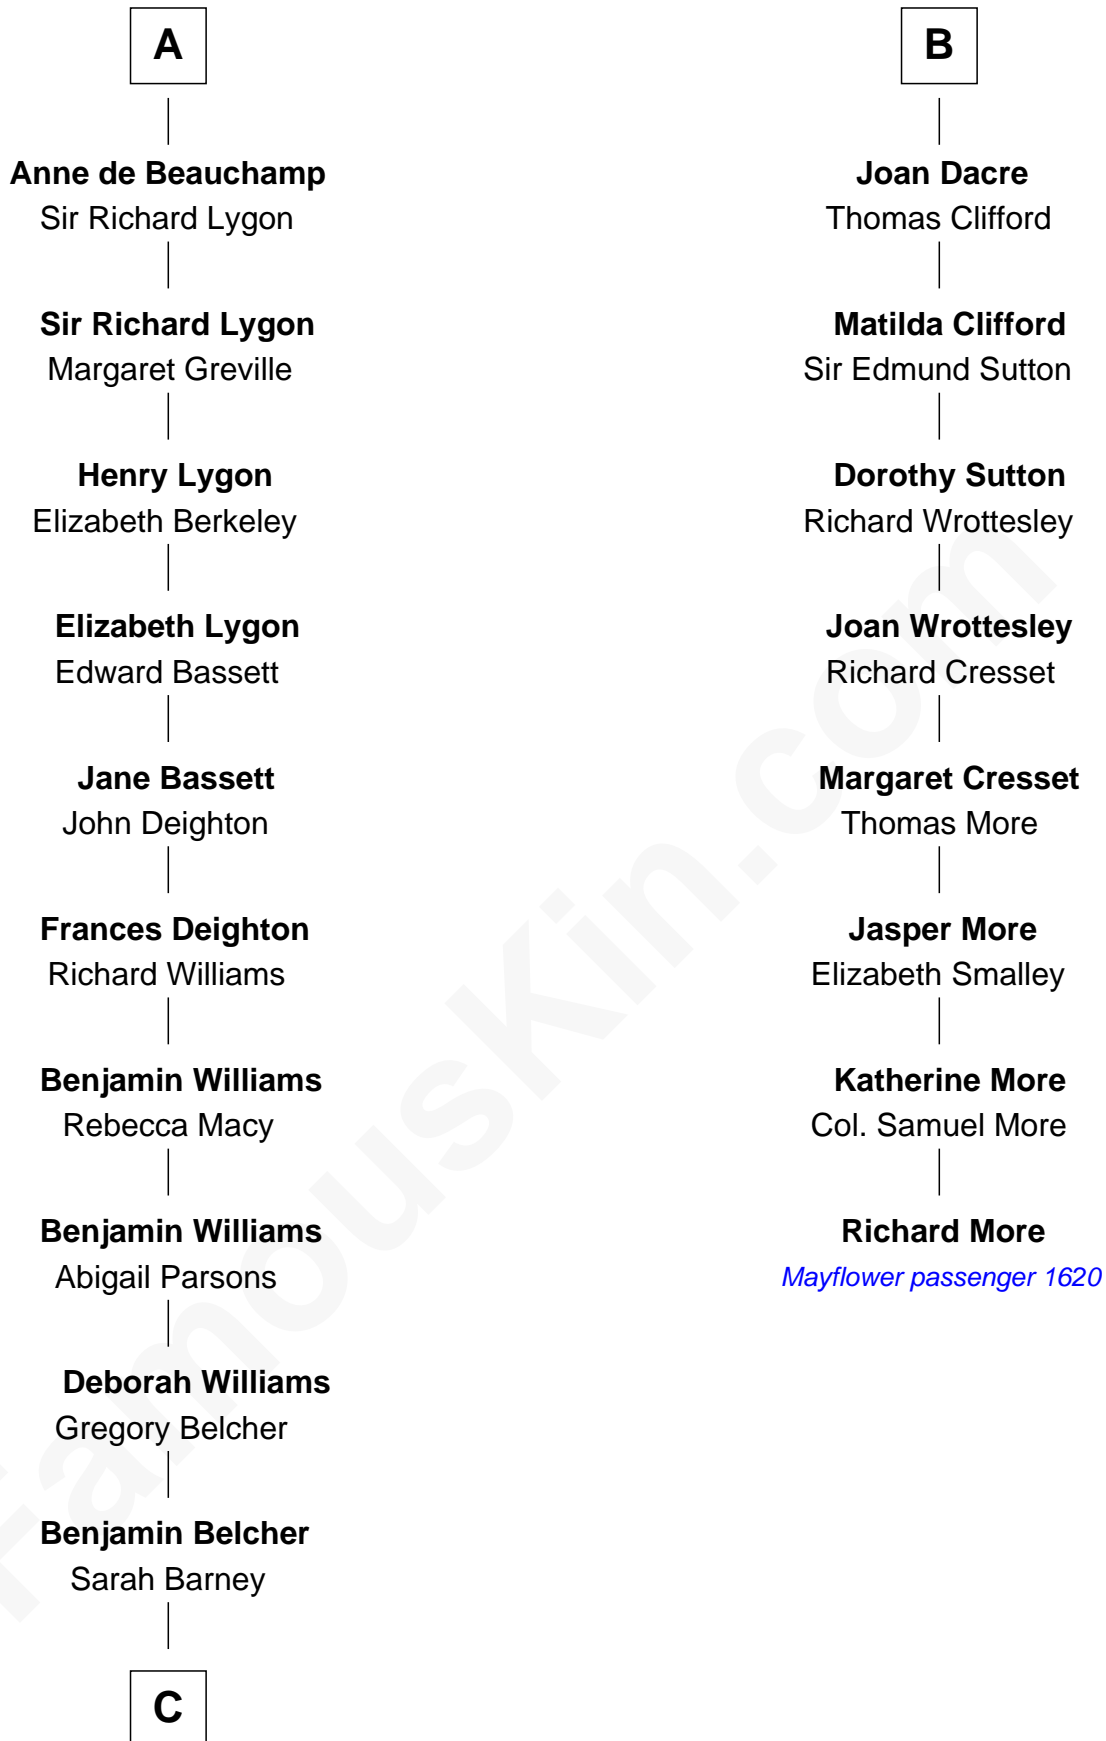

FamousKin.com

Relationship Chart of General Douglas MacArthur

U.S. Army - World War II

MAYFLOWER

14th cousin 6 times removed of

Richard More

(c1614 - c1696) Mayflower passenger 1620

FamousKin.com