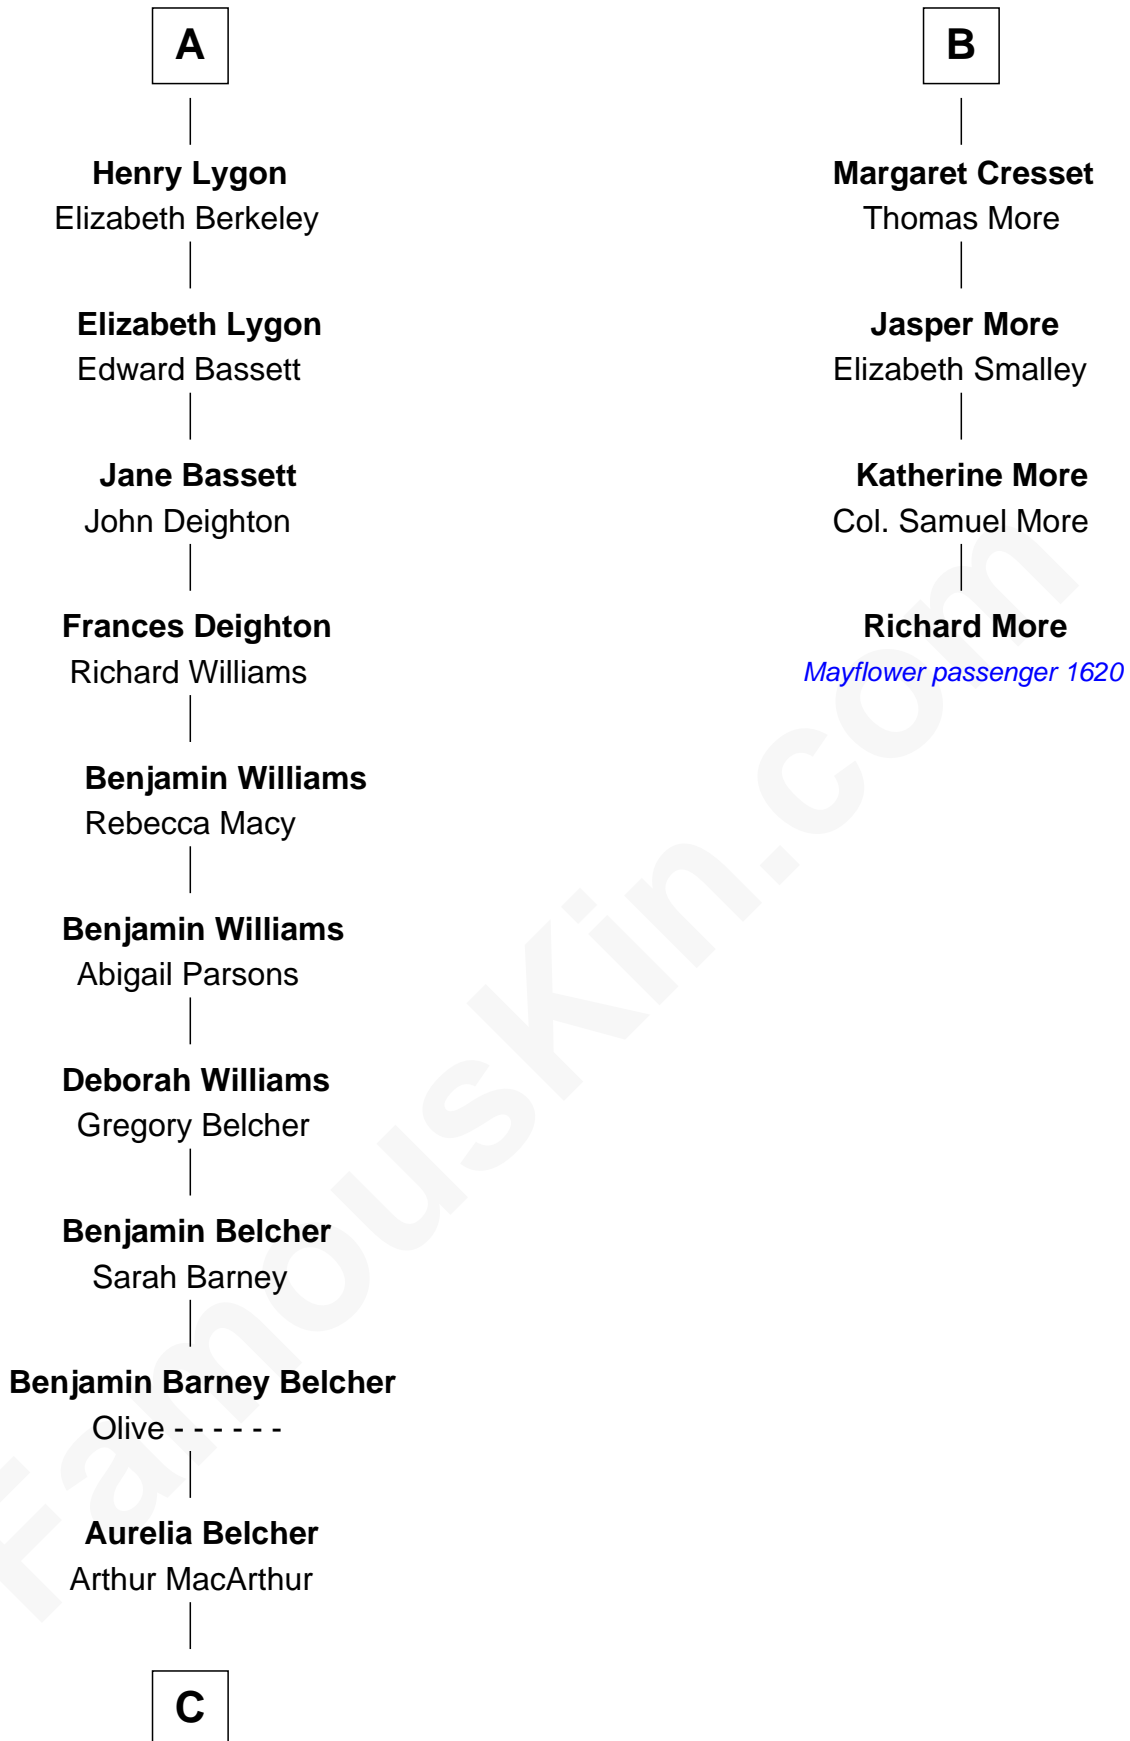

## Relationship Chart of General Douglas MacArthur

*U.S. Army - World War II*

**MAYFLOWER**

10th cousin 8 times removed of

**Richard More**

*(c1614 - c1696) Mayflower passenger 1620*

C

Gen. Arthur MacArthur  
Mary Pinckney Hardy

General Douglas MacArthur  
*U.S. Army - World War II*

FamousKin.com