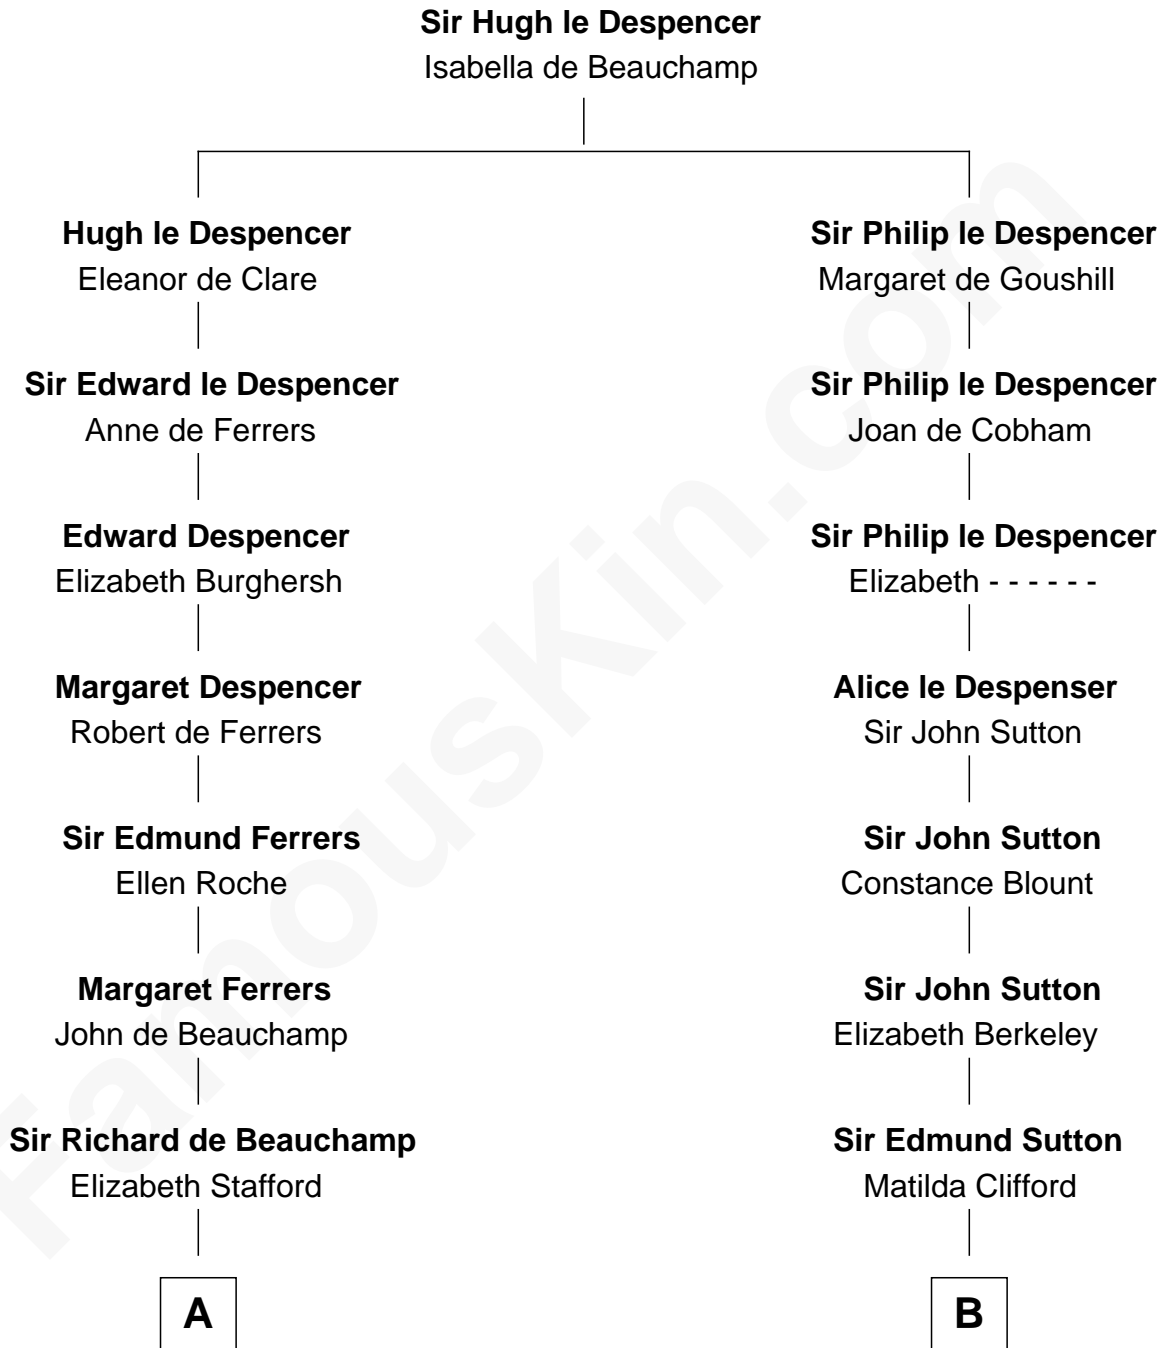

## Relationship Chart of General Douglas MacArthur

*U.S. Army - World War II*

**MAYFLOWER**

12th cousin 8 times removed of

**Richard More**

*(c1614 - c1696) Mayflower passenger 1620*

FamousKin.com