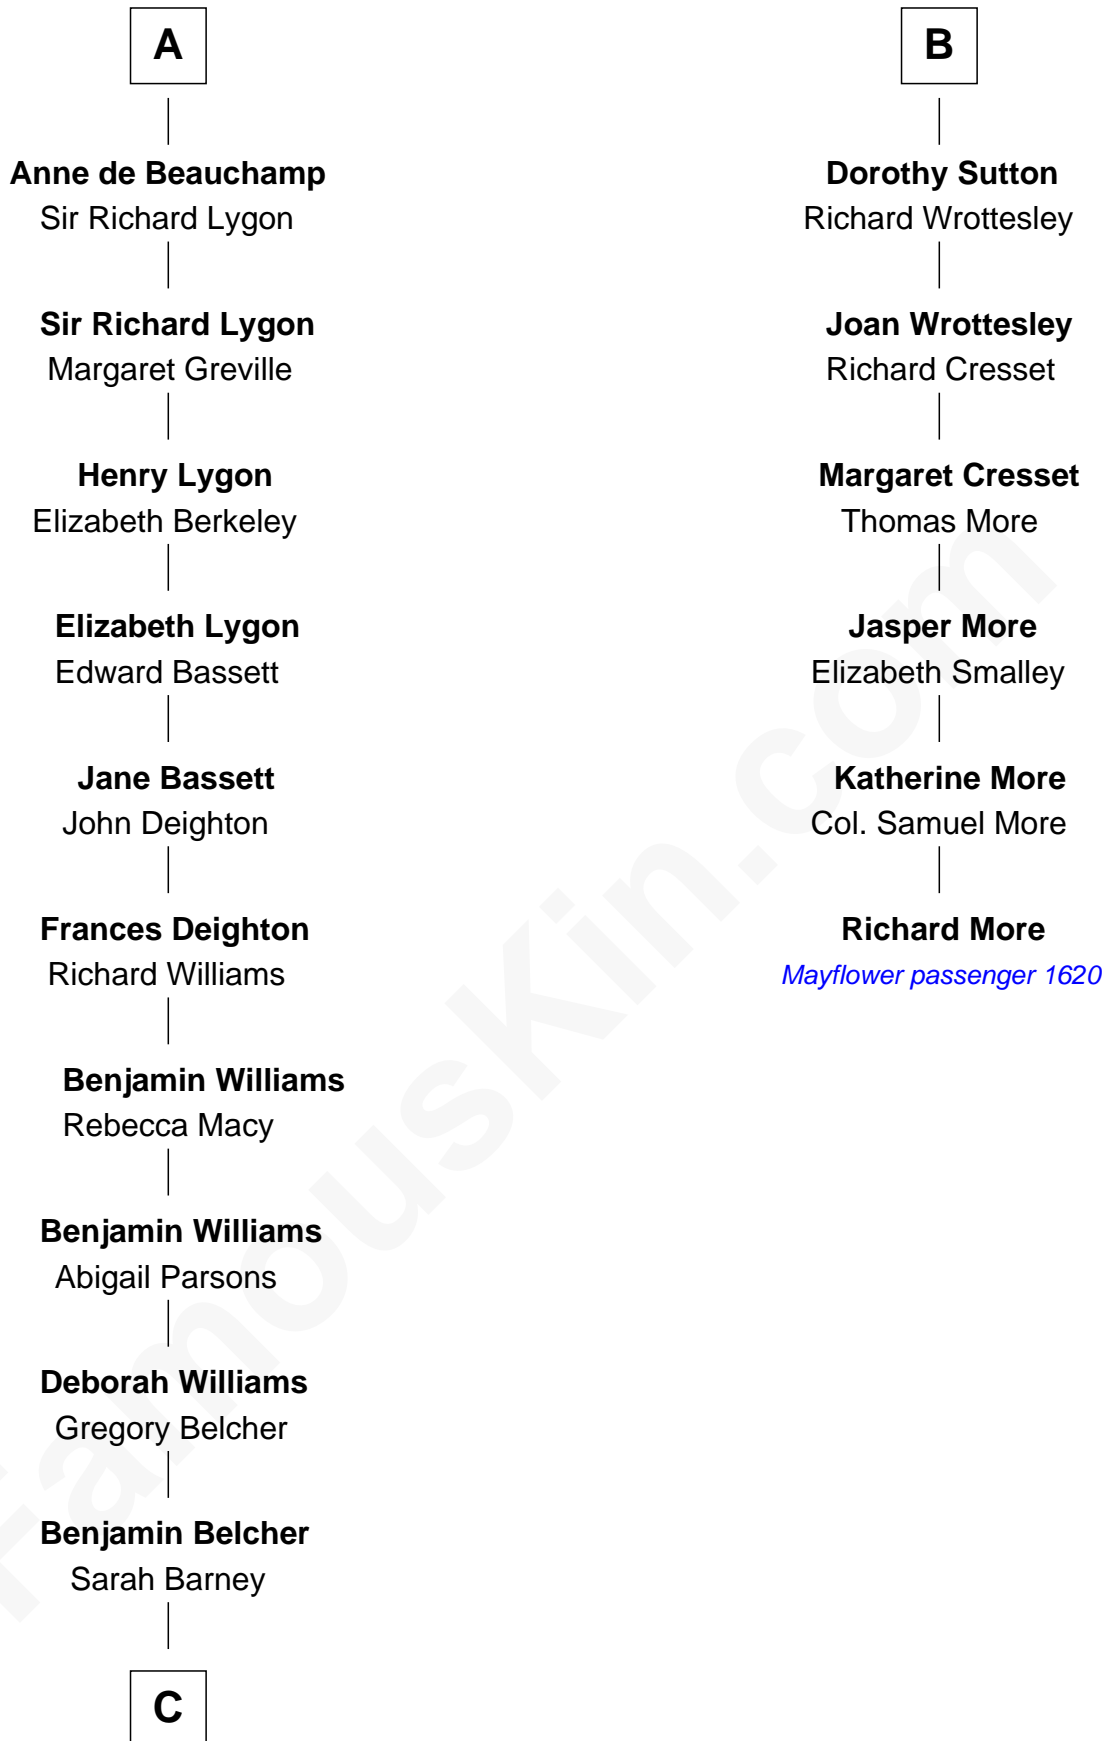

## Relationship Chart of General Douglas MacArthur

*U.S. Army - World War II*

**MAYFLOWER**

12th cousin 8 times removed of

**Richard More**

*(c1614 - c1696) Mayflower passenger 1620*

FamousKin.com