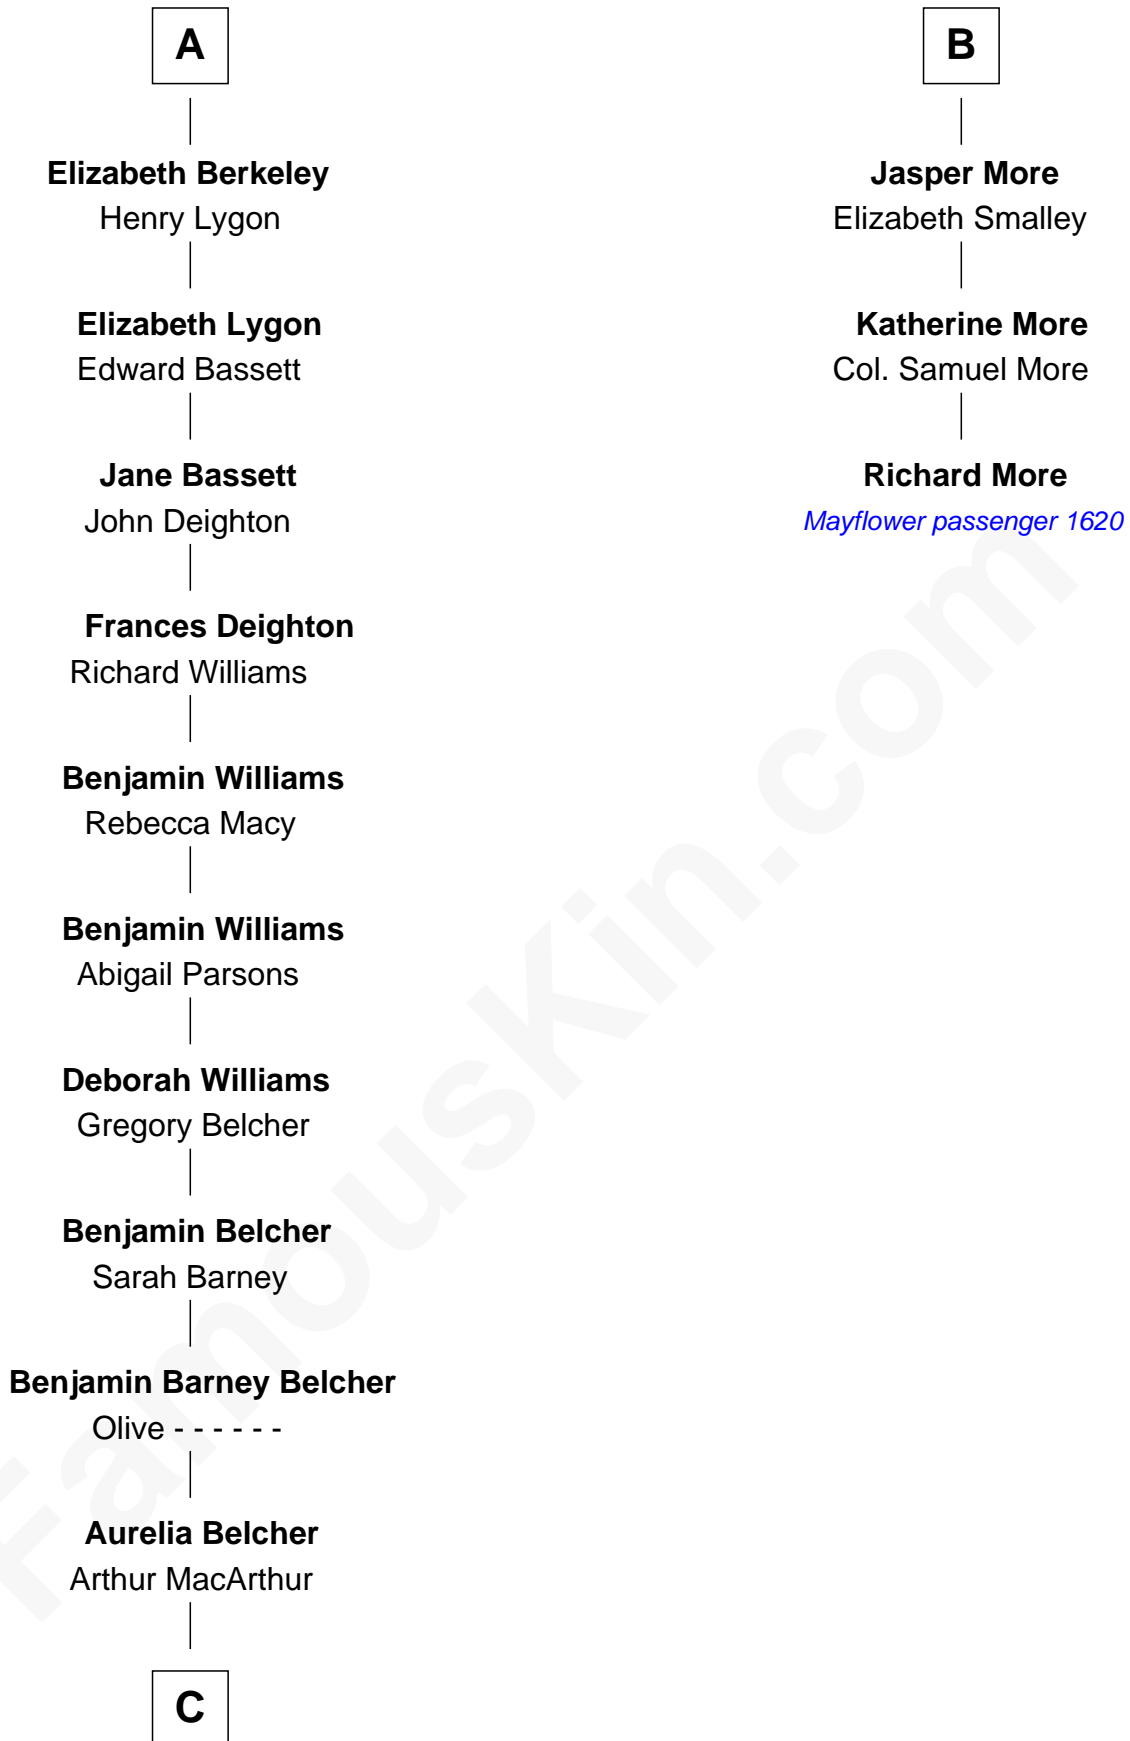

FamousKin.com

Relationship Chart of General Douglas MacArthur

U.S. Army - World War II

9th cousin 9 times removed of

Richard More

(c1614 - c1696) Mayflower passenger 1620

MAYFLOWER

Sir Maurice de Berkeley

Eve la Zouche

Maurice de Berkeley

Margaret - - - - -

Thomas Berkeley

Catherine Botetourte

Maurice Berkeley

Johanna Denham

Maurice Berkeley

Dorothy Sutton

Richard Wrottesley

Joan Wrottesley

Richard Cresset

Margaret Cresset

Thomas More

B

C