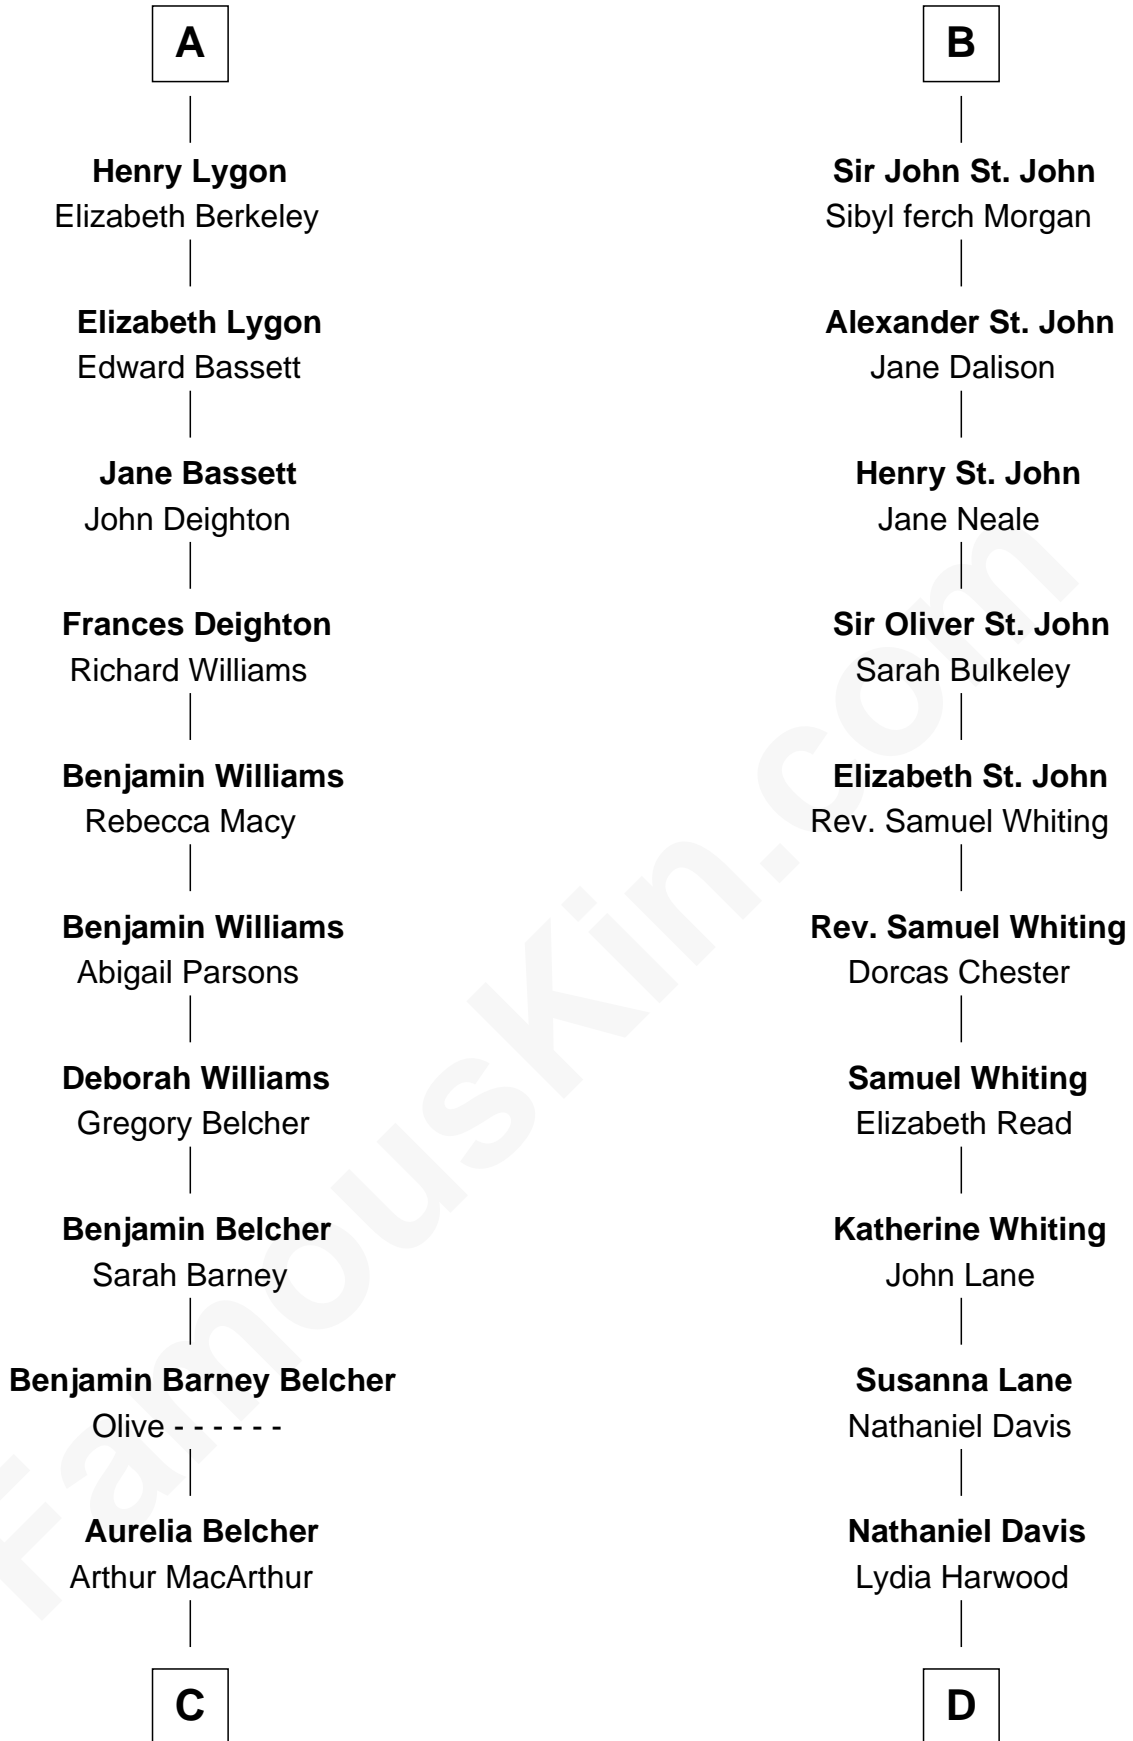

FamousKin.com
Relationship Chart of
General Douglas MacArthur

U.S. Army - World War II

18th cousin 2 times removed of

Calvin Coolidge

30th U.S. President

Sir Walter de Beauchamp

Alice de Tony

C

Gen. Arthur MacArthur

Mary Pinckney Hardy

General Douglas MacArthur

U.S. Army - World War II

D

Mary Davis

John Dunlap Moor

Hiram Dunlap Moor