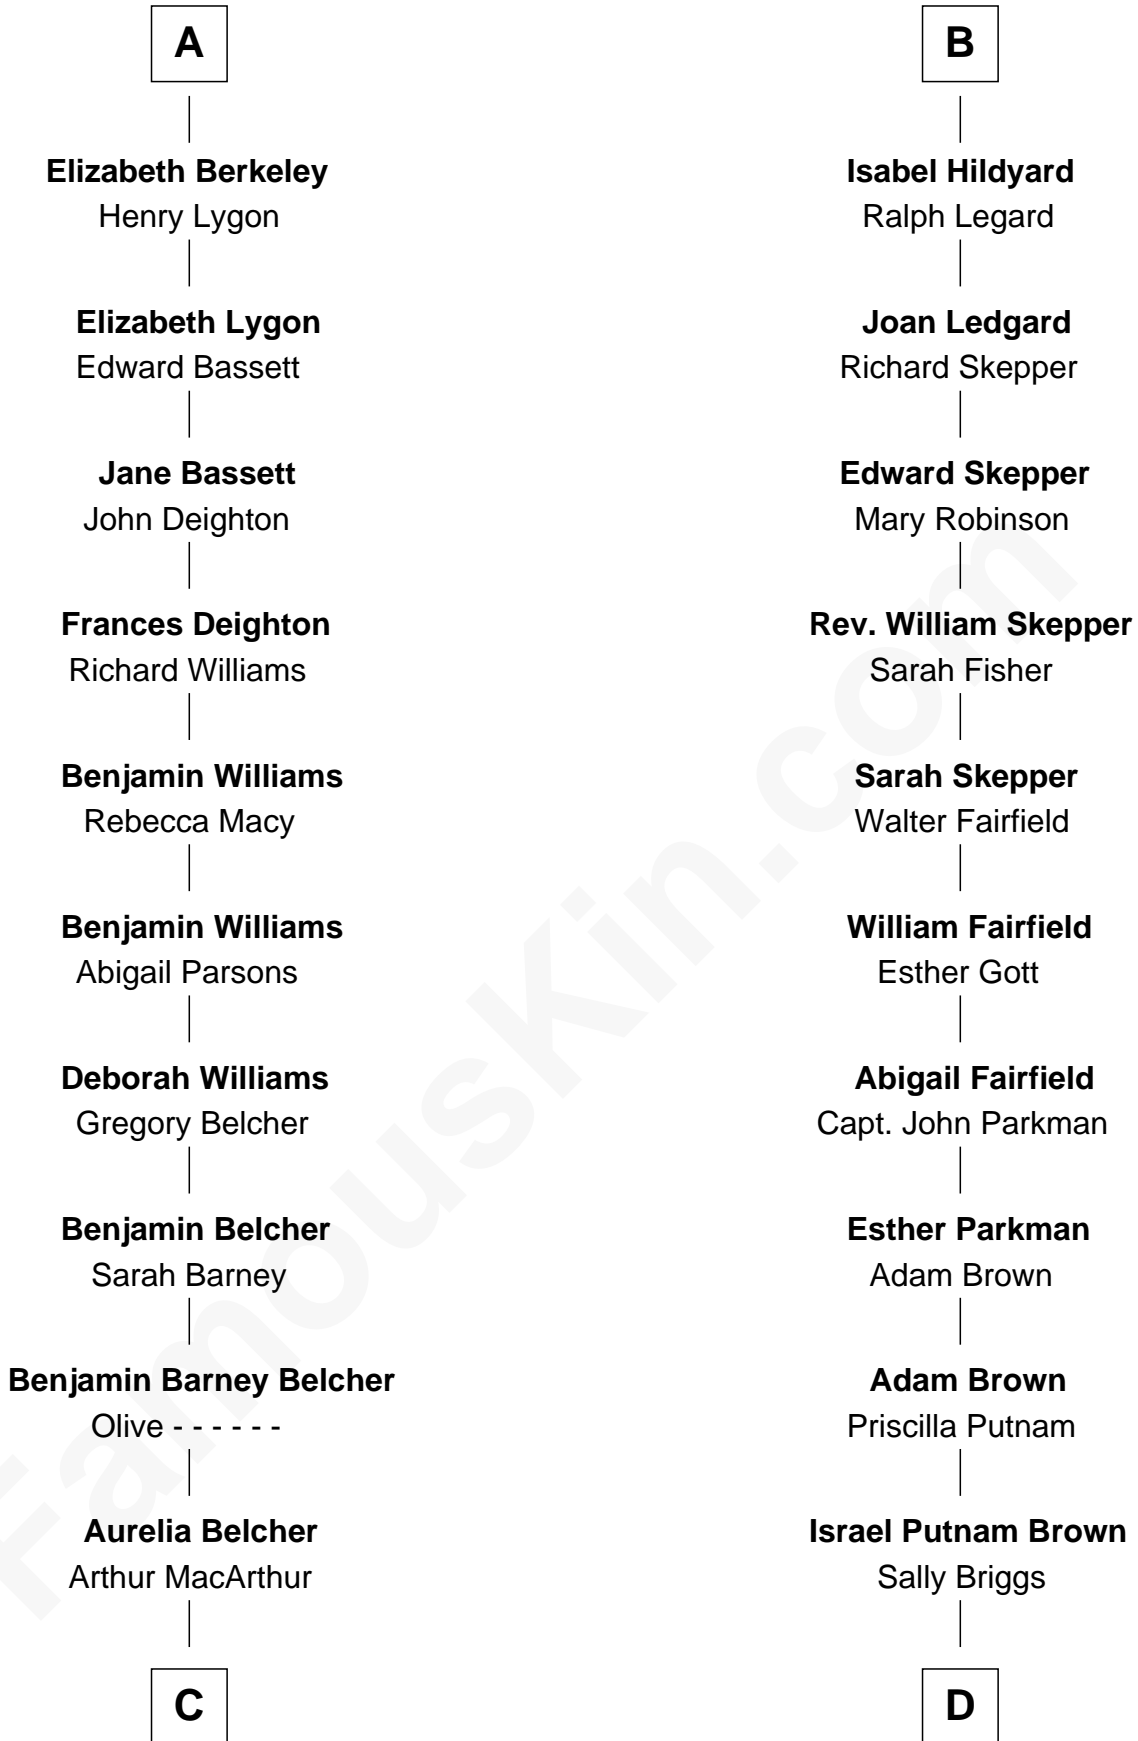

## Relationship Chart of General Douglas MacArthur

*U.S. Army - World War II*

18th cousin 2 times removed of

**Calvin Coolidge**

*30th U.S. President*

**Henry Plantagenet**

Maud de Chaworth

**C**

**Gen. Arthur MacArthur**

Mary Pinckney Hardy

**General Douglas MacArthur**

*U.S. Army - World War II*

**D**

**Sally Briggs Brown**

Israel Chase Brewer

**Sarah Almeda Brewer**