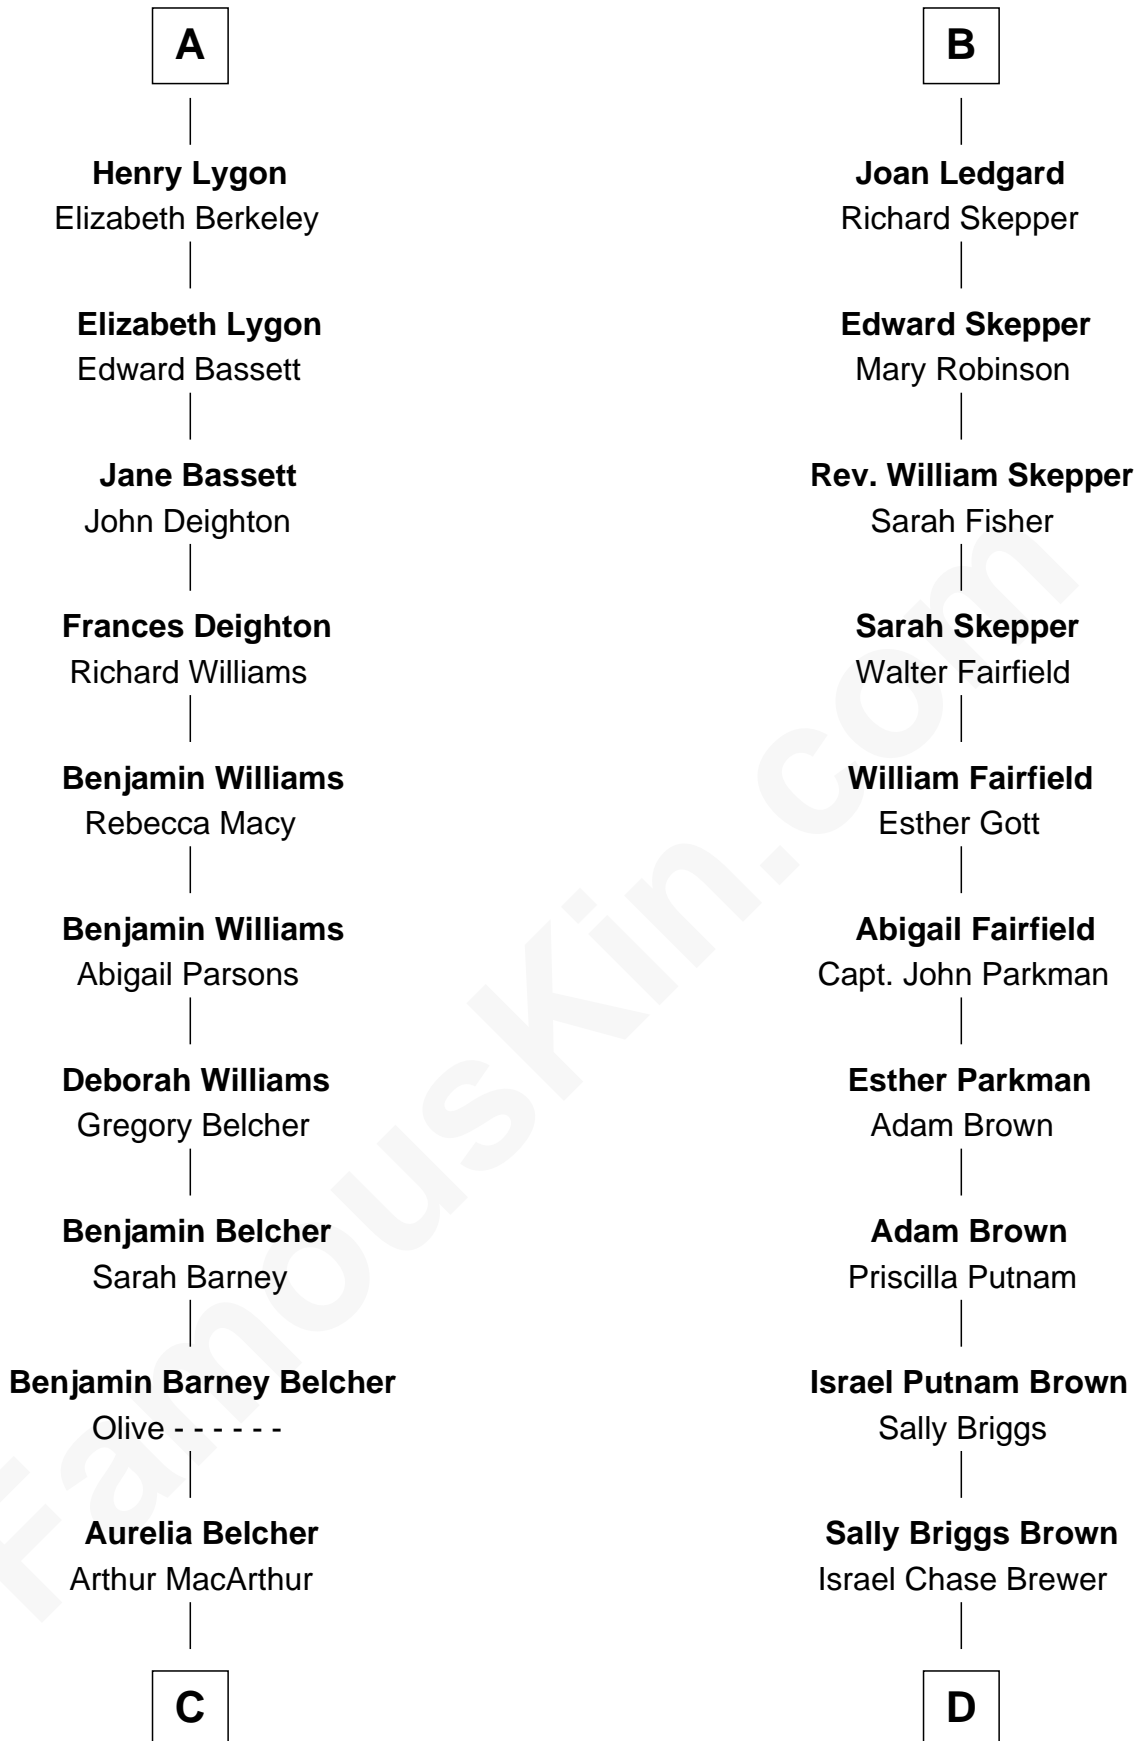

## Relationship Chart of General Douglas MacArthur

*U.S. Army - World War II*

18th cousin 1 time removed of

**Calvin Coolidge**

*30th U.S. President*

**Ralph de Stafford**

Margaret de Audley

**C**

**Gen. Arthur MacArthur**

Mary Pinckney Hardy

**General Douglas MacArthur**

*U.S. Army - World War II*

**D**

**Sarah Almeda Brewer**

Calvin Galusha Coolidge

**Col. John Calvin Coolidge**

Victoria Josephine Moor

**Calvin Coolidge**

*30th U.S. President*

FamousKin.com