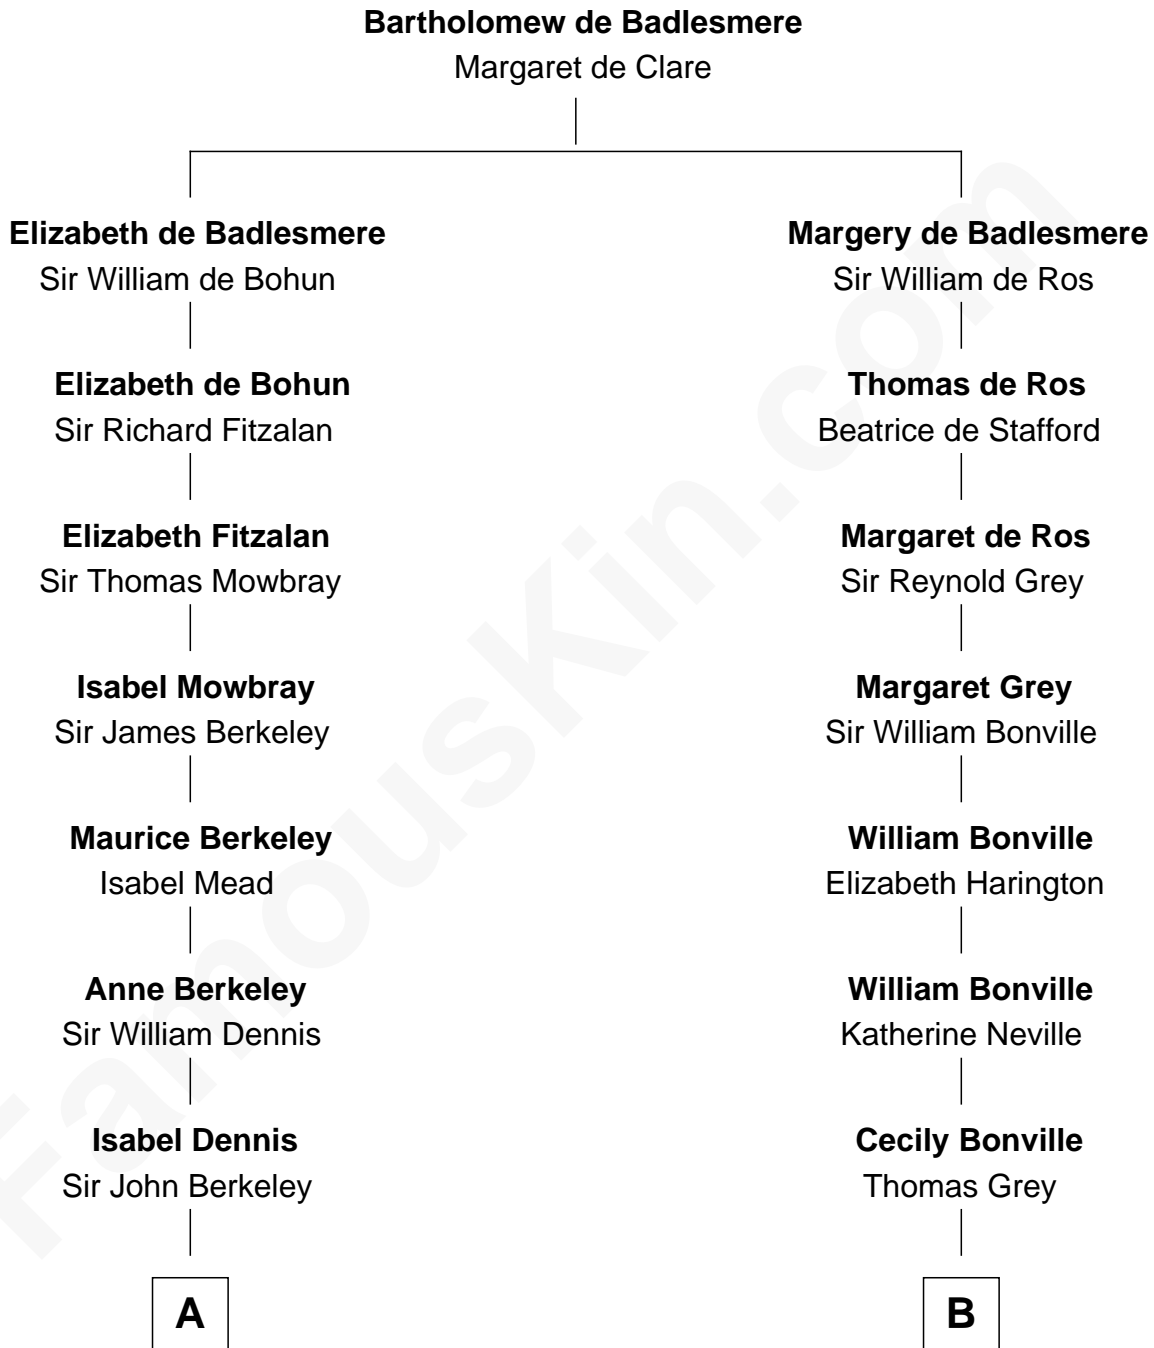

FamousKin.com
Relationship Chart of
General Douglas MacArthur
U.S. Army - World War II

15th cousin 3 times removed of

Bathsheba (Ruggles) Spooner

First woman executed for murder in U.S. by non-British government

C

Gen. Arthur MacArthur

Mary Pinckney Hardy

General Douglas MacArthur

U.S. Army - World War II

FamousKin.com