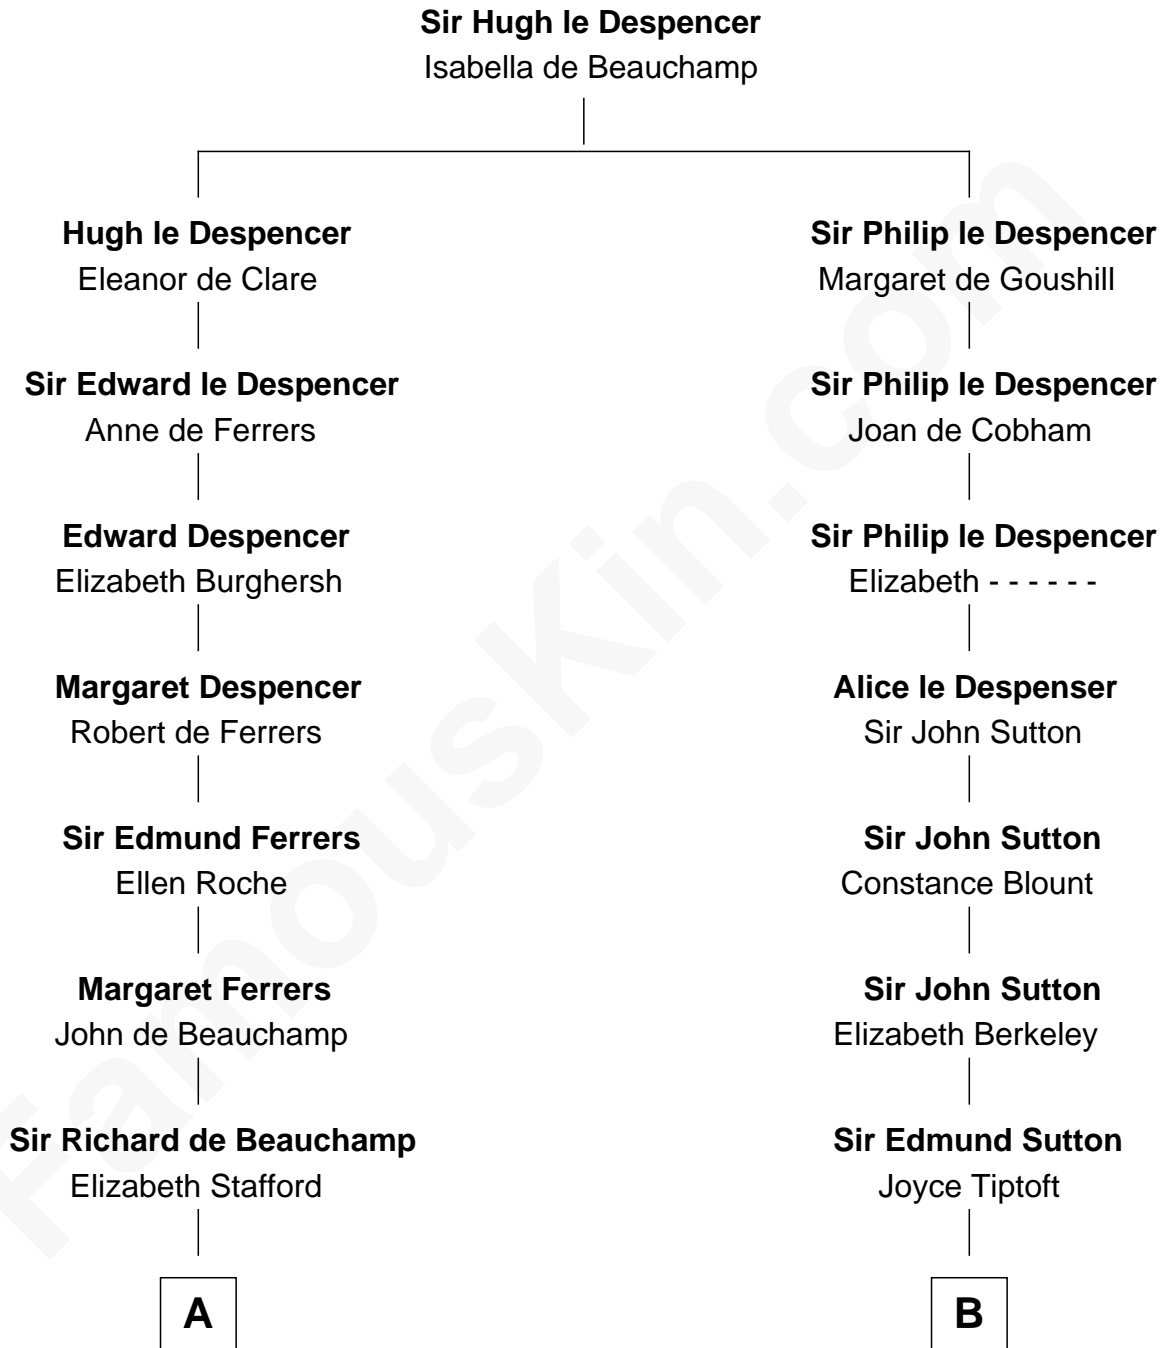

FamousKin.com
Relationship Chart of
General Douglas MacArthur
U.S. Army - World War II

16th cousin 4 times removed of

Bathsheba (Ruggles) Spooner

First woman executed for murder in U.S. by non-British government

FamousKin.com