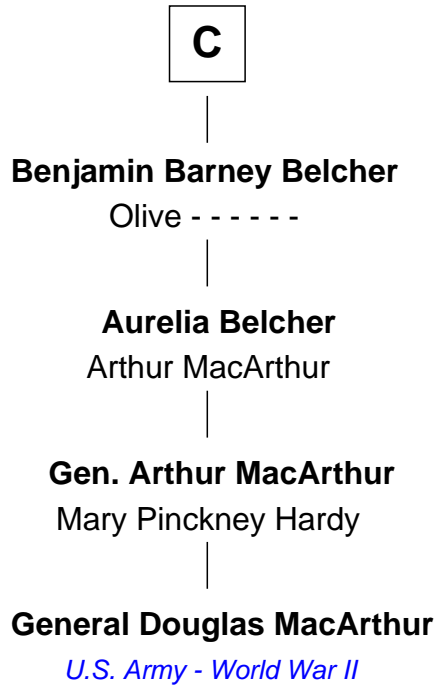

FamousKin.com

Relationship Chart of General Douglas MacArthur

U.S. Army - World War II

16th cousin 4 times removed of

Nicholas Gilman

Signer of the U.S. Constitution

John de Botetourte

Maud FitzThomas

Ada de Botetourte
Sir John de St. Philibert

Maud de St. Philibert
Sir Warin Trussell

Maud Trussell
Sir John de Hastang

Maud de Hastang
Ralph Stafford

Sir Humphrey Stafford
Elizabeth Burdet

Sir Humphrey Stafford
Eleanor Aylesbury

Elizabeth Stafford
Sir Richard de Beauchamp

A

Thomas de Botetourte
Joan de Somery

John de Botetourte
Joyce la Zouche de Mortimer

Joyce de Botetourte
Sir Baldwin Freville

Sir Baldwin Freville
Maude le Scrope

Margaret Freville
Sir Hugh Willoughby

Margery Willoughby
Sir Godfrey Hilton

Elizabeth Hilton
Richard Thimbleby

B

FamousKin.com