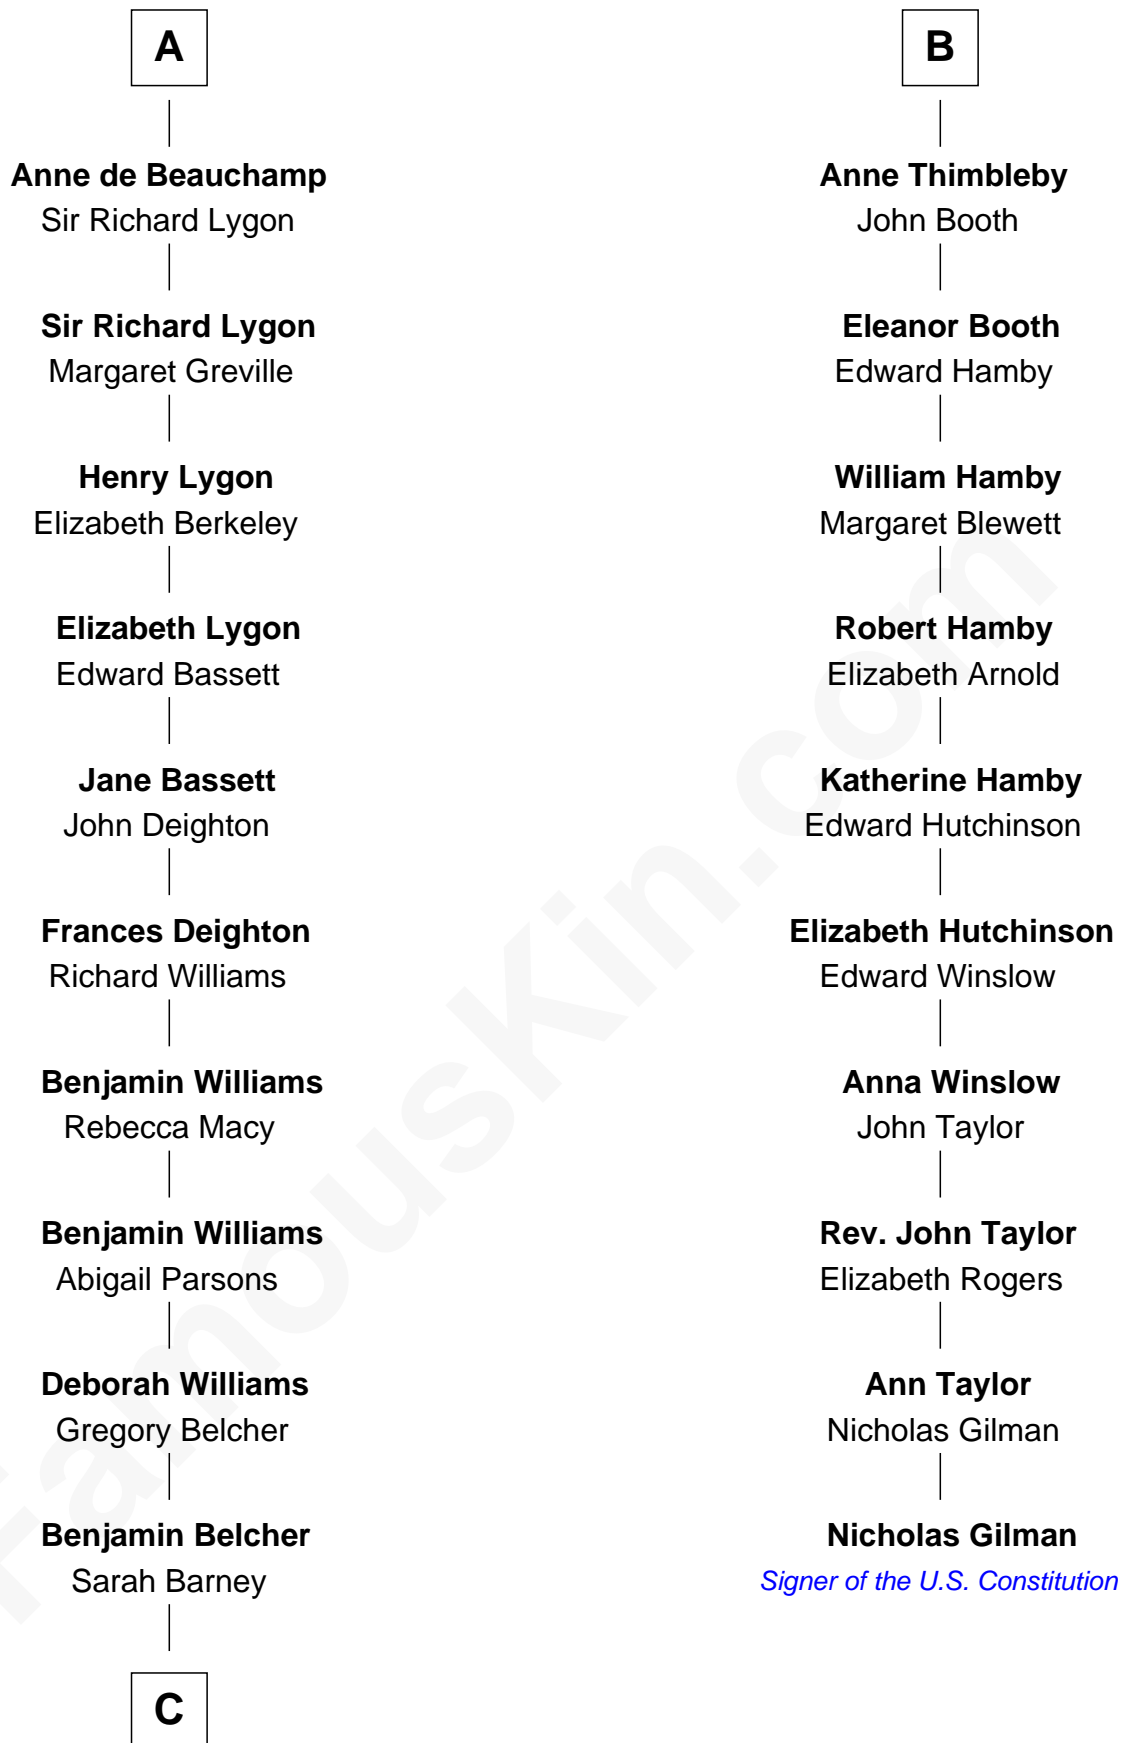

FamousKin.com

Relationship Chart of General Douglas MacArthur

U.S. Army - World War II

16th cousin 4 times removed of

Nicholas Gilman

Signer of the U.S. Constitution

John de Botetourte

Maud FitzThomas

Elizabeth Stafford
Sir Richard de Beauchamp

A

Thomas de Botetourte
Joan de Somery

John de Botetourte
Joyce la Zouche de Mortimer

Joyce de Botetourte
Sir Baldwin Freville

Sir Baldwin Freville
Maude le Scrope

Margaret Freville
Sir Hugh Willoughby

Margery Willoughby
Sir Godfrey Hilton

Elizabeth Hilton
Richard Thimbleby

B

FamousKin.com