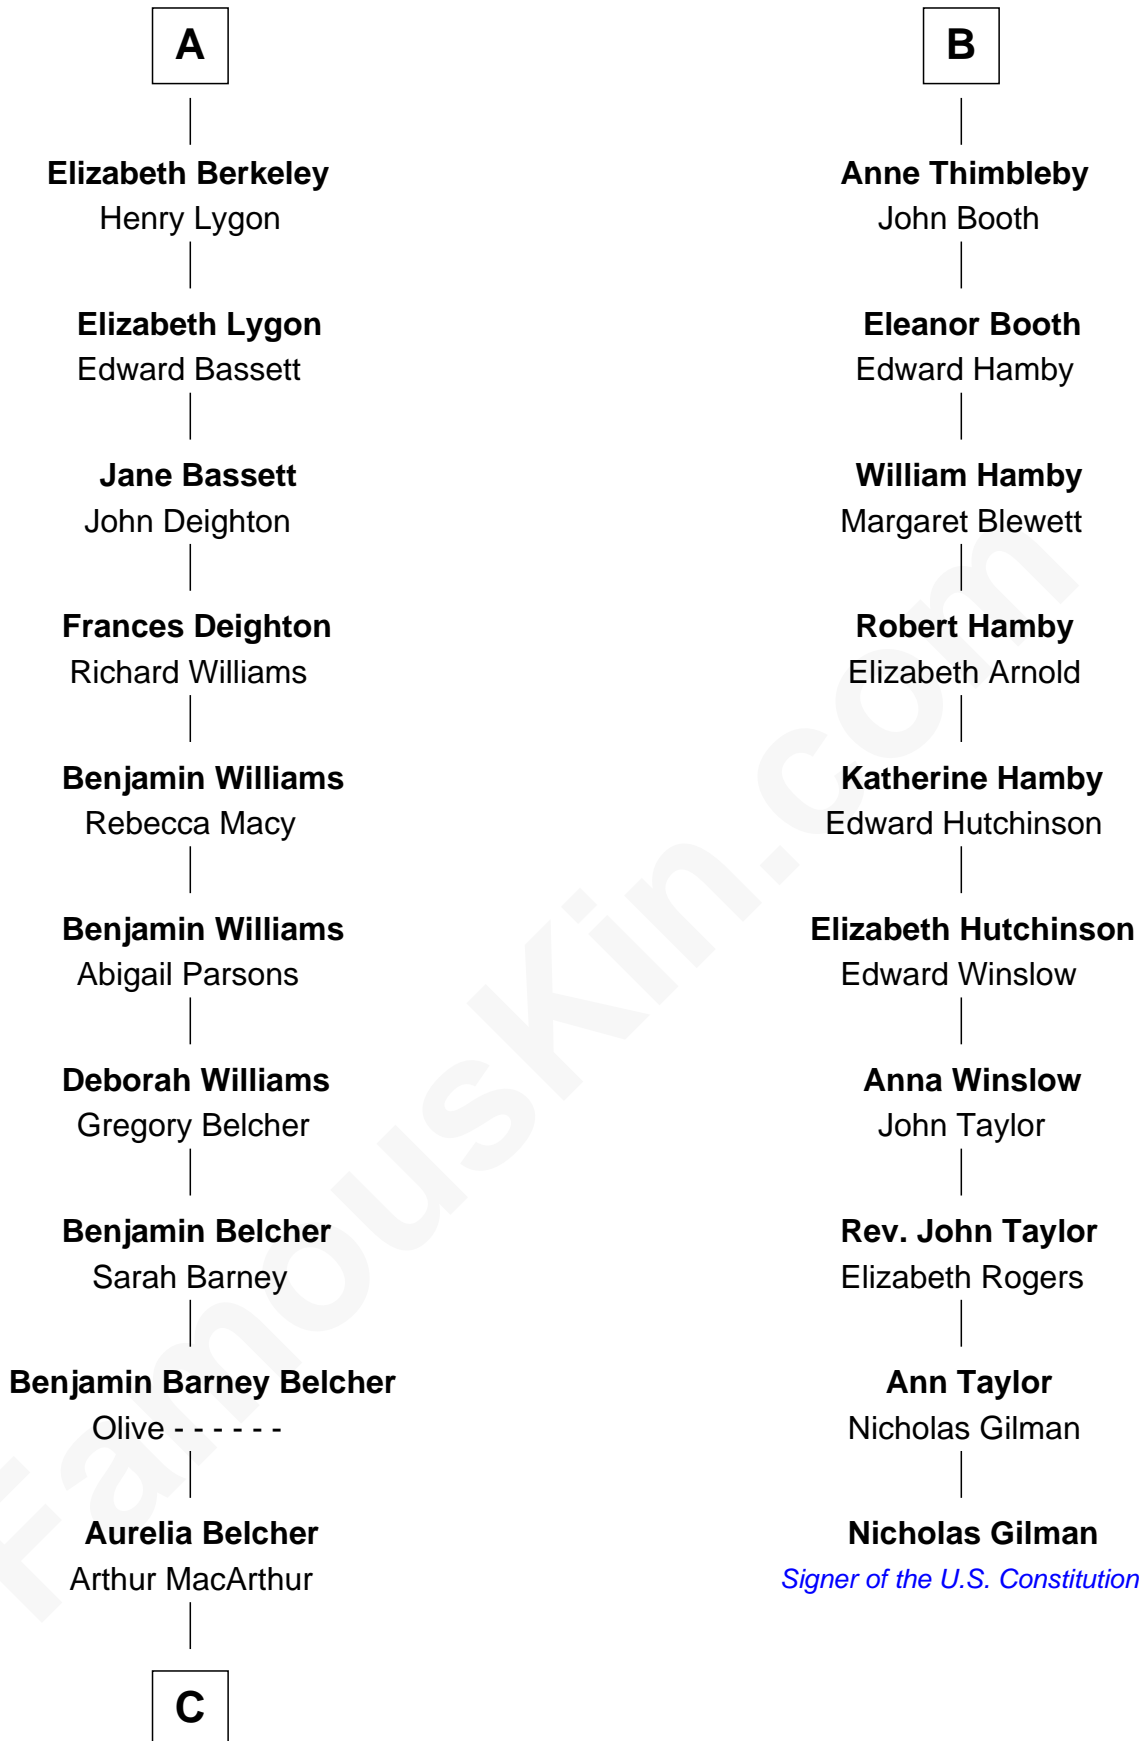

## Relationship Chart of General Douglas MacArthur

*U.S. Army - World War II*

16th cousin 2 times removed of

**Nicholas Gilman**

*Signer of the U.S. Constitution*

**Bartholomew de Badlesmere**

Margaret de Clare

**Elizabeth de Badlesmere**

Sir William de Bohun

**Elizabeth de Bohun**

Sir Richard Fitzalan

**Elizabeth Fitzalan**

Sir Thomas Mowbray

**Isabel Mowbray**

Sir James Berkeley

Sir William de Ros

**Maud de Roos**

John de Welles

**Margery de Welles**

Stephen le Scrope

**Maude le Scrope**

Sir Baldwin Freville

**Margaret Freville**

Sir Hugh Willoughby

**Margery Willoughby**

Sir Godfrey Hilton

**Elizabeth Hilton**

Richard Thimbleby

**B**

C

Gen. Arthur MacArthur