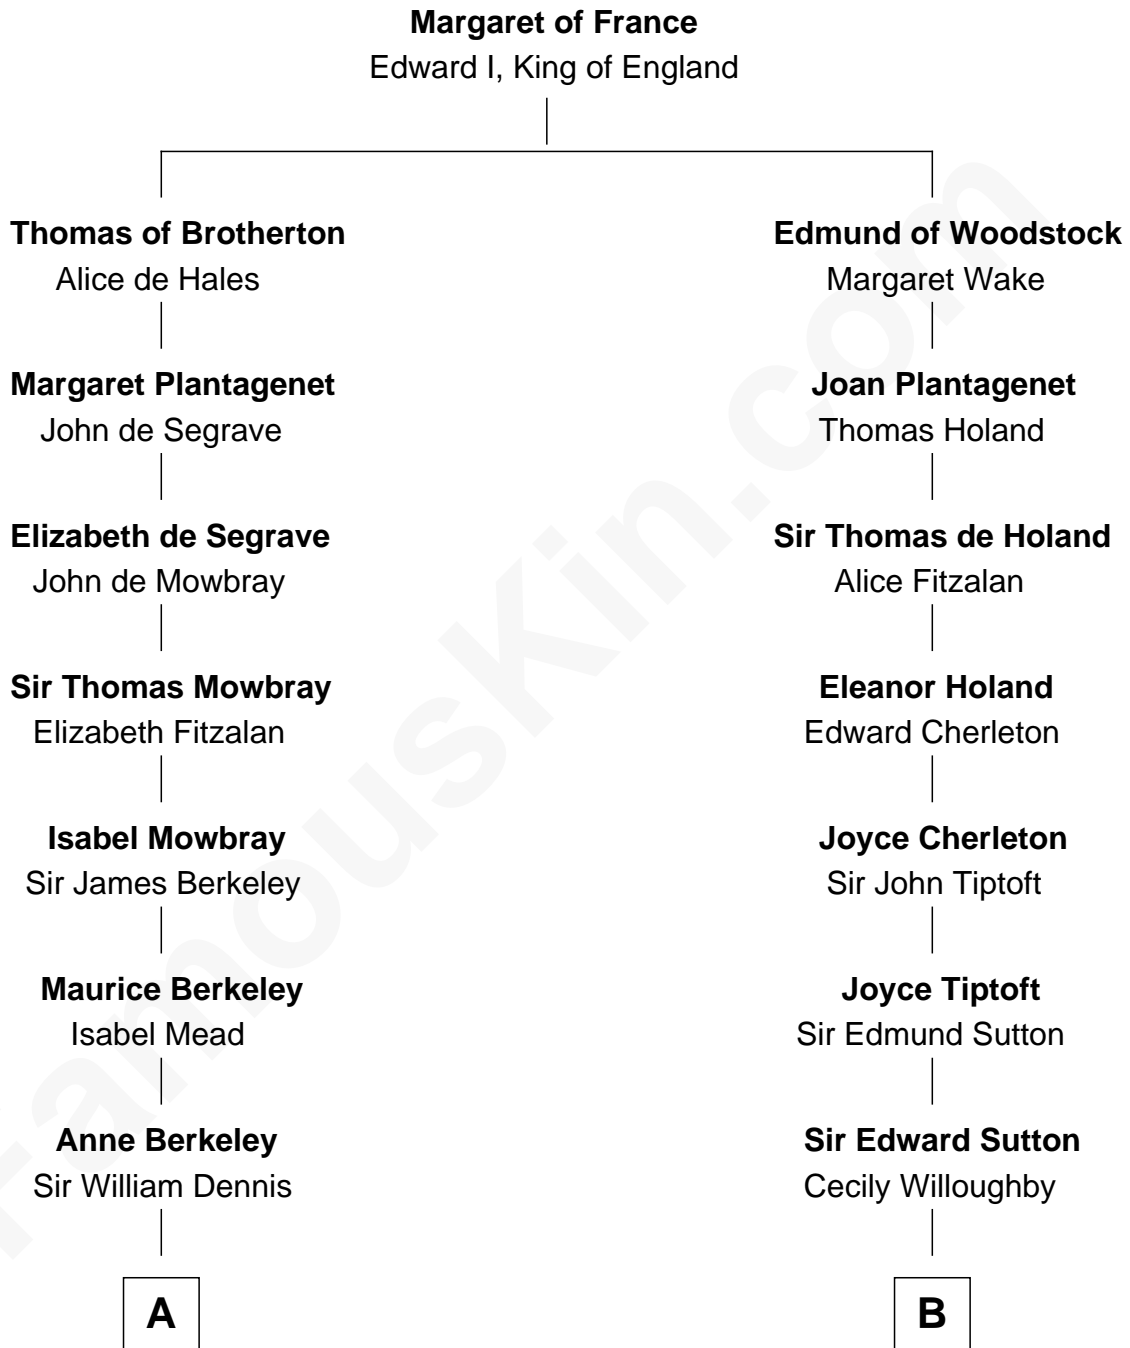

FamousKin.com

Relationship Chart of General Douglas MacArthur

U.S. Army - World War II

16th cousin 3 times removed of

Nicholas Gilman

Signer of the U.S. Constitution

C

—
Aurelia Belcher
Arthur MacArthur

—
Gen. Arthur MacArthur
Mary Pinckney Hardy

—
General Douglas MacArthur
U.S. Army - World War II

FamousKin.com