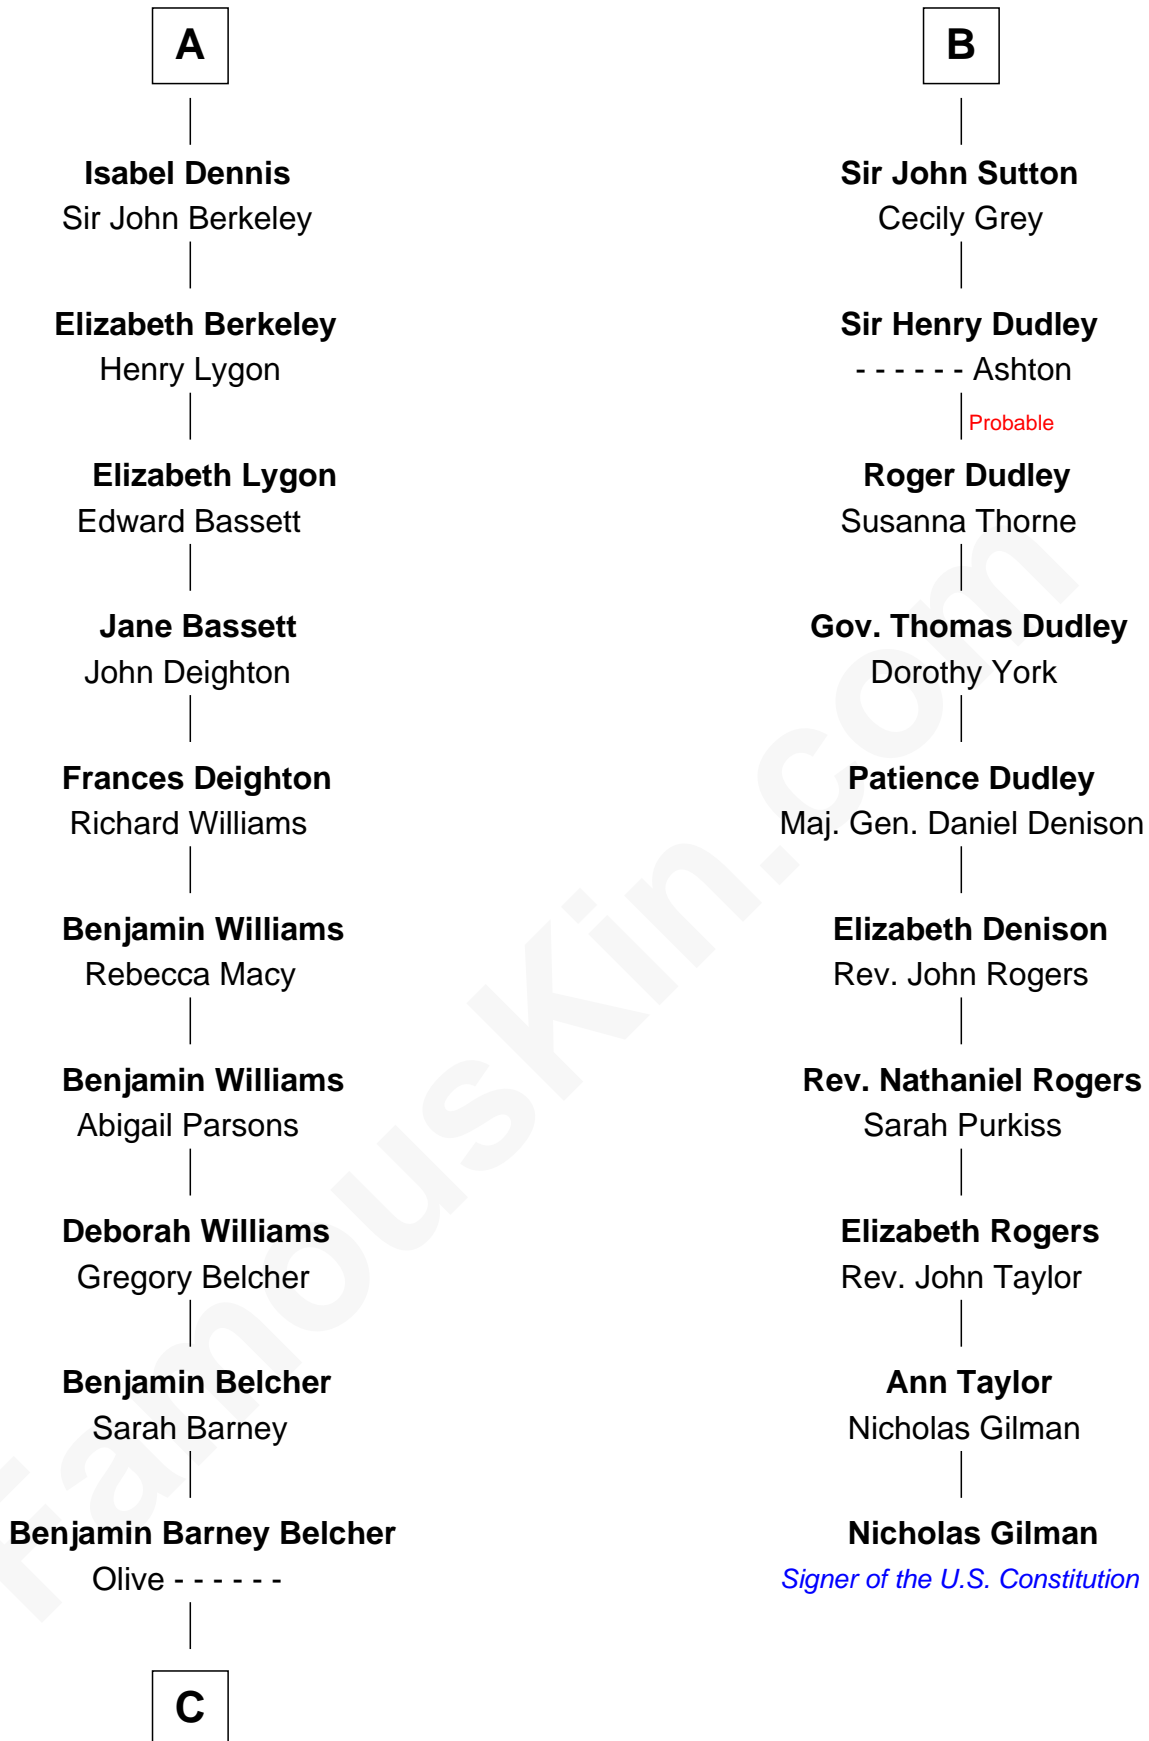

FamousKin.com

Relationship Chart of General Douglas MacArthur

U.S. Army - World War II

16th cousin 3 times removed of

Nicholas Gilman

Signer of the U.S. Constitution

C

—
Aurelia Belcher
Arthur MacArthur

—
Gen. Arthur MacArthur
Mary Pinckney Hardy

—
General Douglas MacArthur
U.S. Army - World War II

FamousKin.com