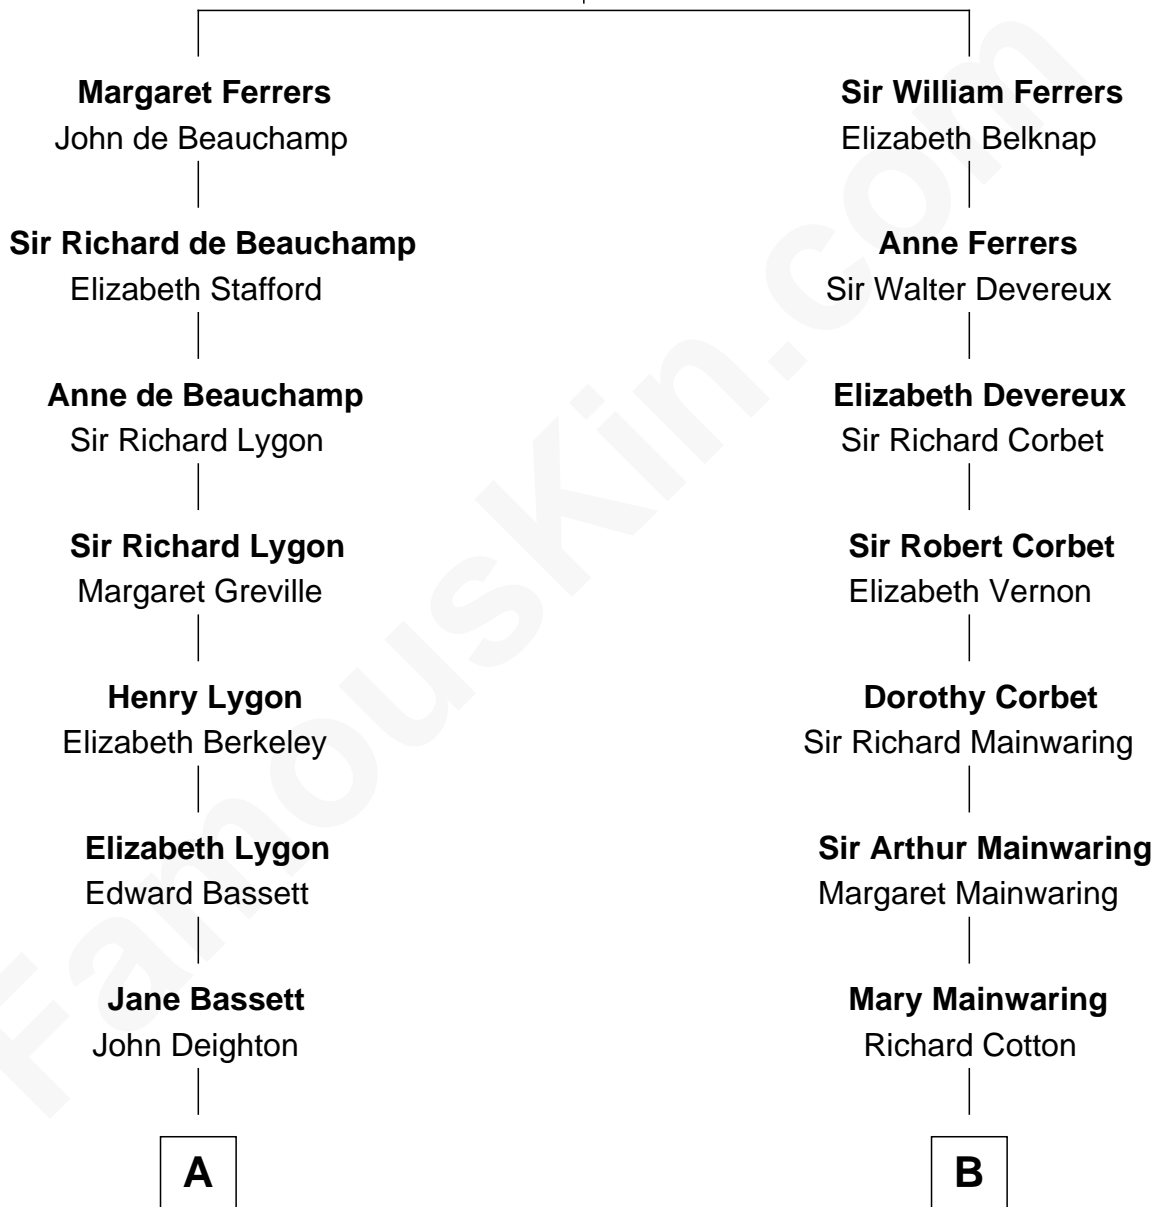

FamousKin.com
Relationship Chart of
General Douglas MacArthur
U.S. Army - World War II

15th cousin 5 times removed of

Richard Gere
Movie Actor

Sir Edmund Ferrers

Ellen Roche

C

Nelson Leroy Tiffany

Evaline Harriet Williams

William Stanton Tiffany

Anna Rebecca Stevens

Doris Anna Tiffany

Homer George Gere

Richard Gere

Movie Actor