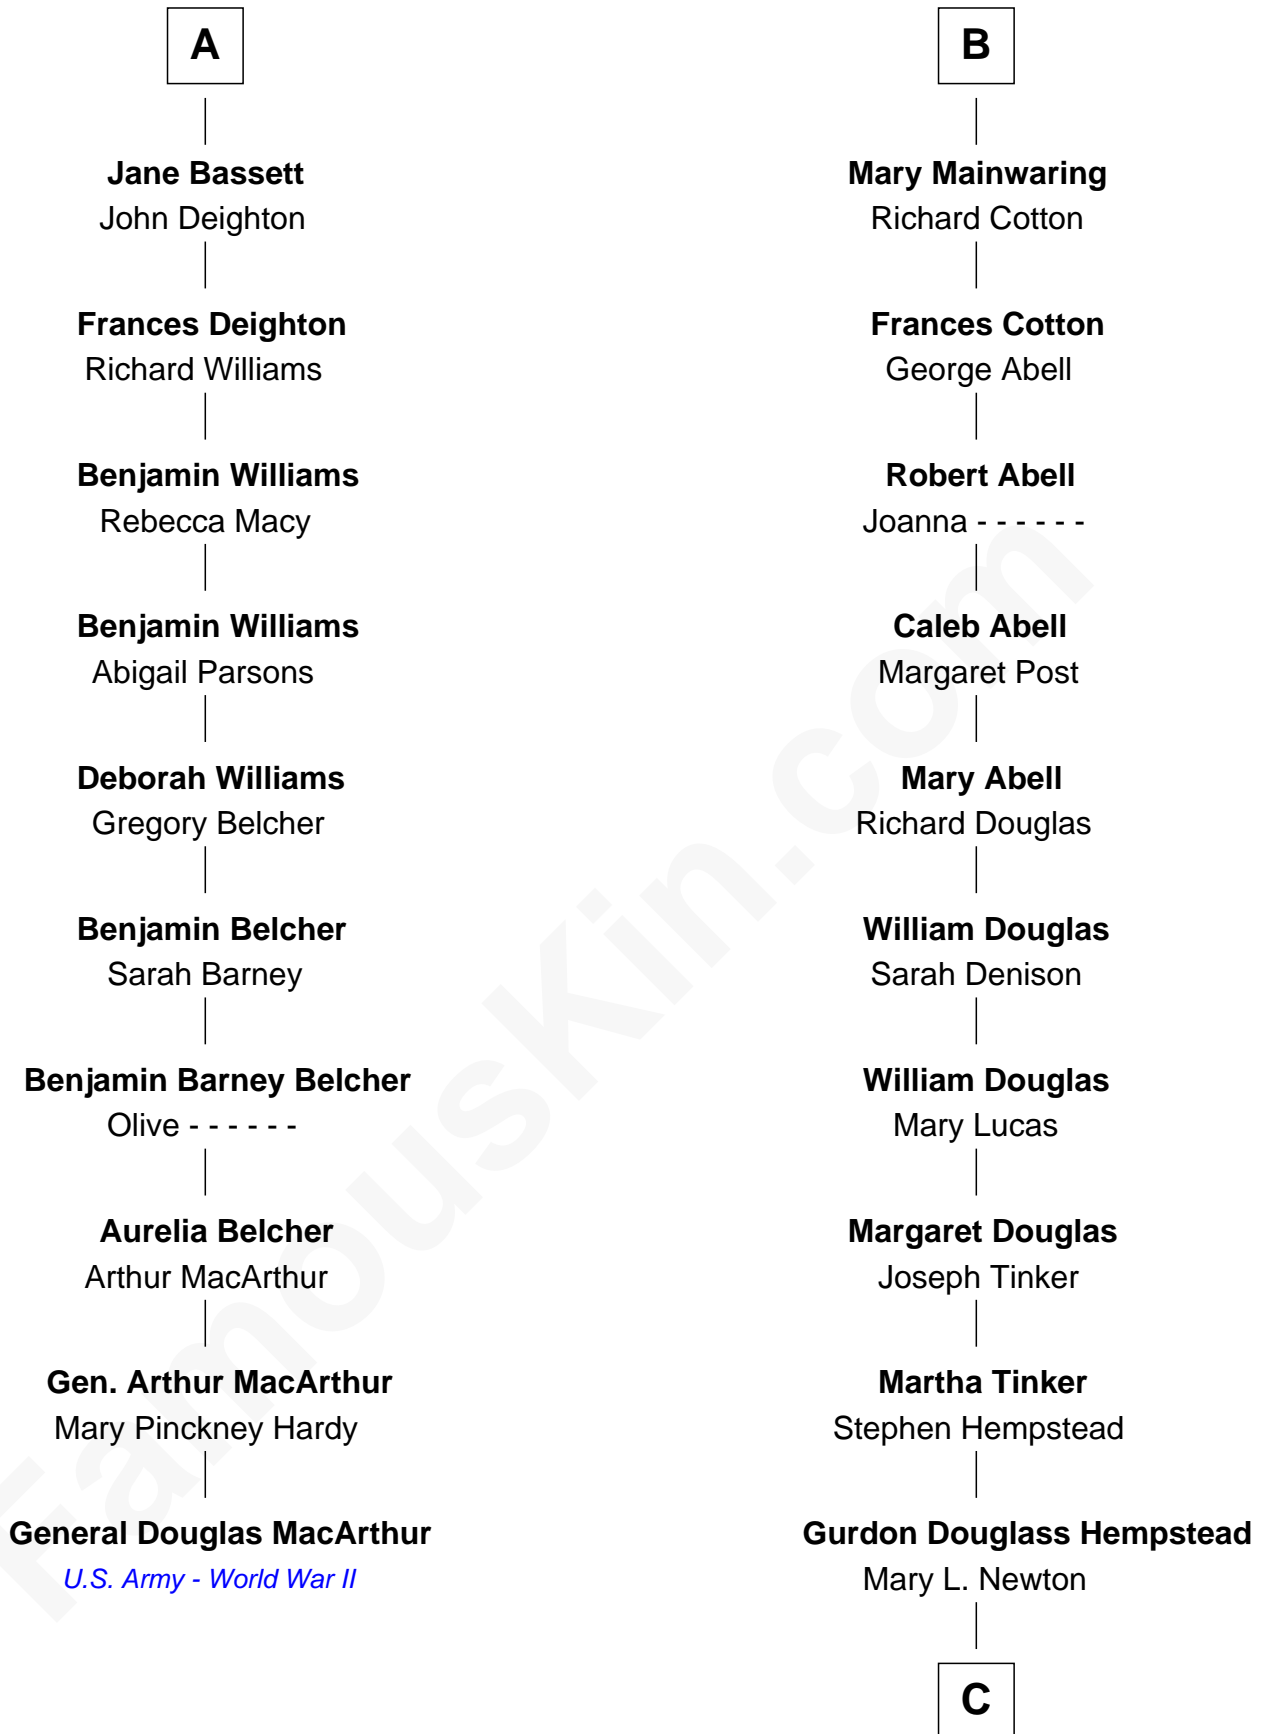

FamousKin.com
Relationship Chart of
General Douglas MacArthur
U.S. Army - World War II

16th cousin 5 times removed of

Richard Gere
Movie Actor

Sir Richard Fitzalan
 Elizabeth de Bohun

C

Julia Anne Hempstead

Elisha Thomas Tiffany

Nelson Leroy Tiffany

Evaline Harriet Williams

William Stanton Tiffany

Anna Rebecca Stevens

Doris Anna Tiffany

Homer George Gere

Richard Gere