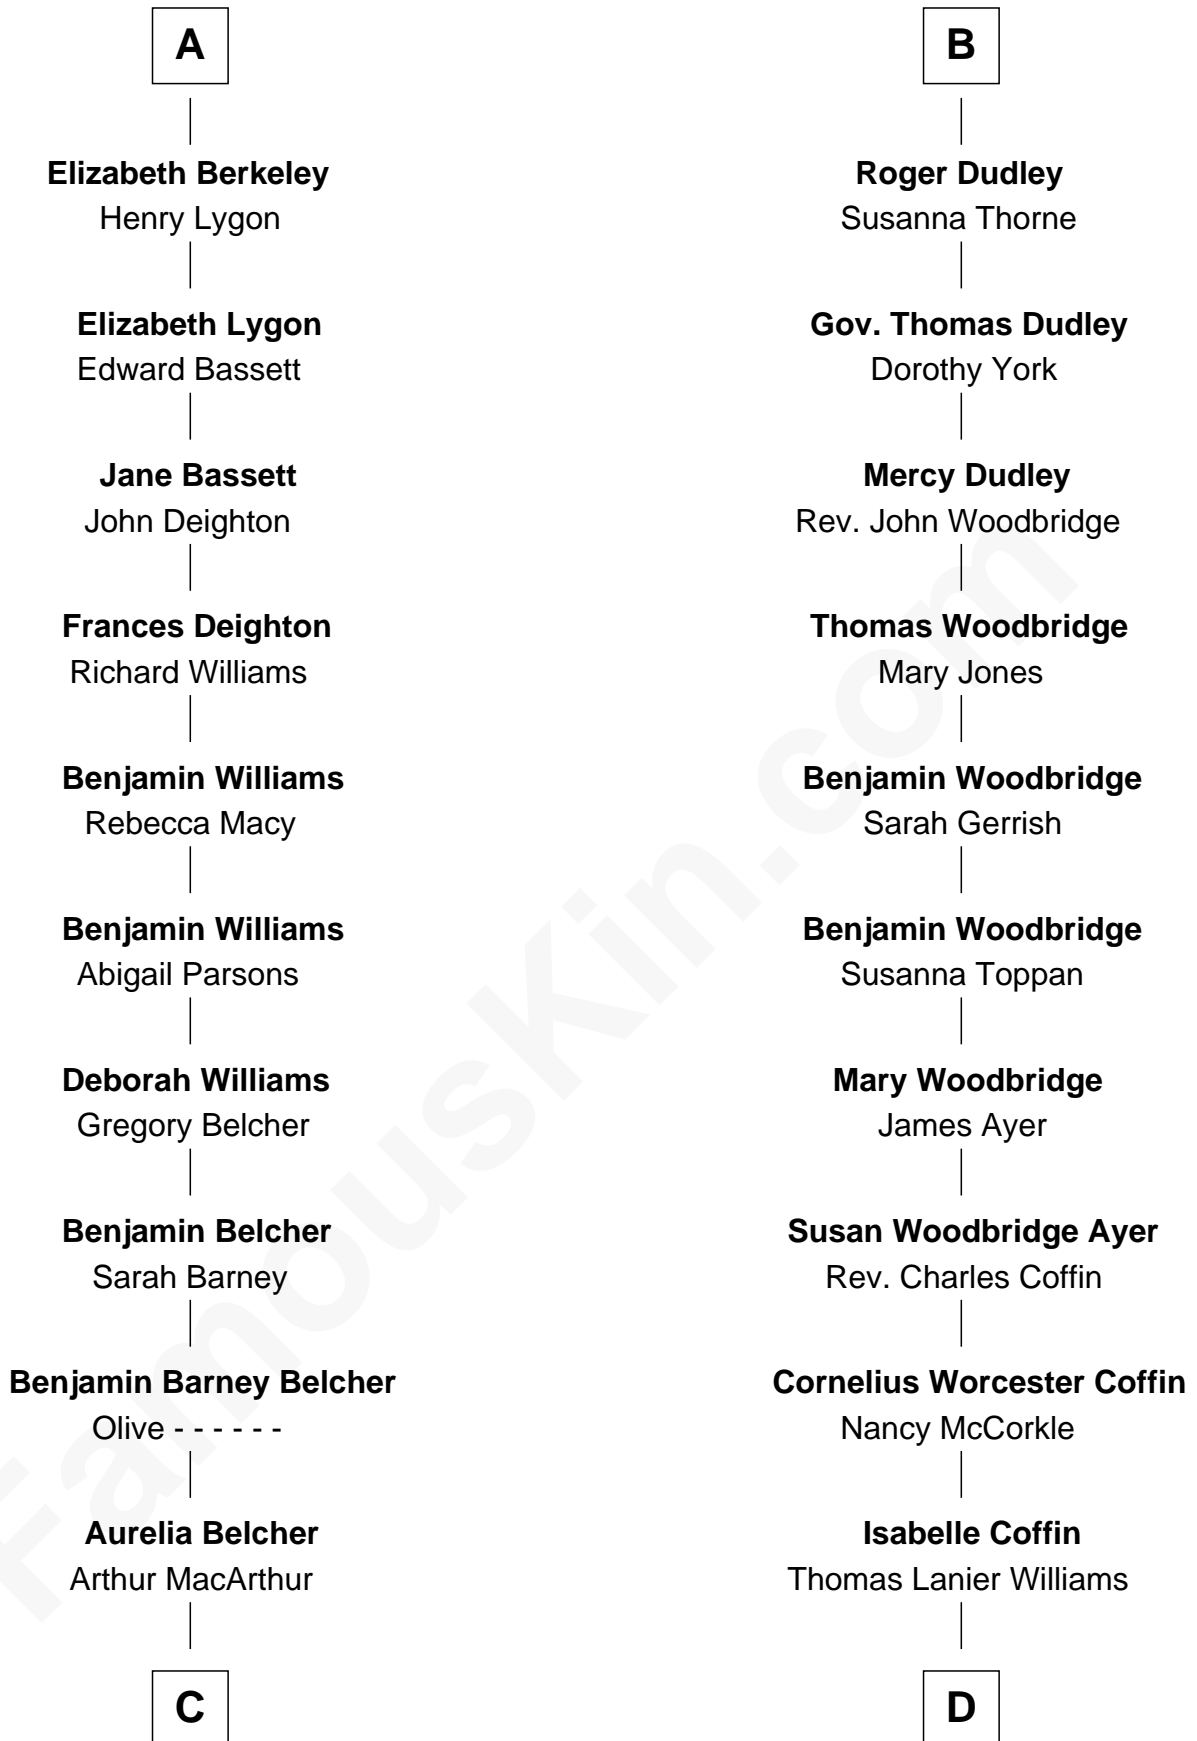

FamousKin.com
Relationship Chart of
General Douglas MacArthur

U.S. Army - World War II

18th cousin of

Tennessee Williams

Author of A Streetcar Named Desire

Sir Maurice de Berkeley

Eve la Zouche

Maurice de Berkeley

Sir John Berkeley

Elizabeth Betteshorne

Elizabeth Berkeley

Sir John Sutton

Sir Edmund Sutton

Joyce Tiptoft

Sir Edward Sutton

Cecily Willoughby

Sir John Sutton

Cecily Grey

Sir Henry Dudley

- - - - - Ashton

Probable

B

C

Gen. Arthur MacArthur