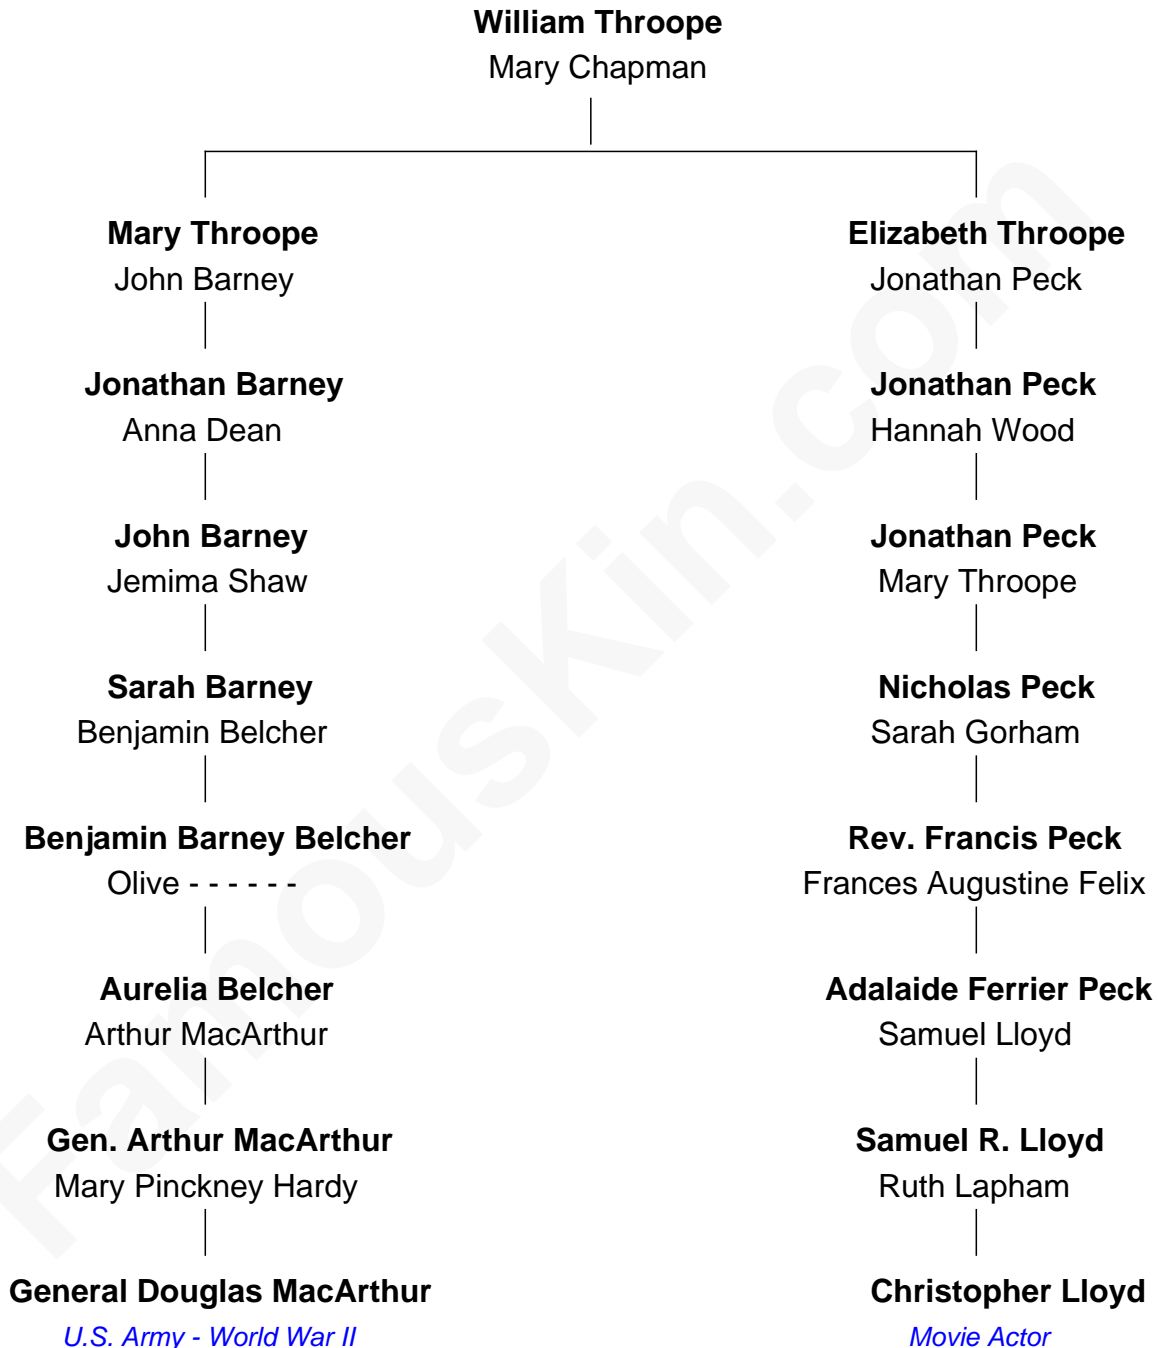

FamousKin.com

Relationship Chart of General Douglas MacArthur

U.S. Army - World War II

7th cousin of

Christopher Lloyd

Movie Actor

Christopher Lloyd photo by [Alex Archambault](#) (CC BY 2.0)