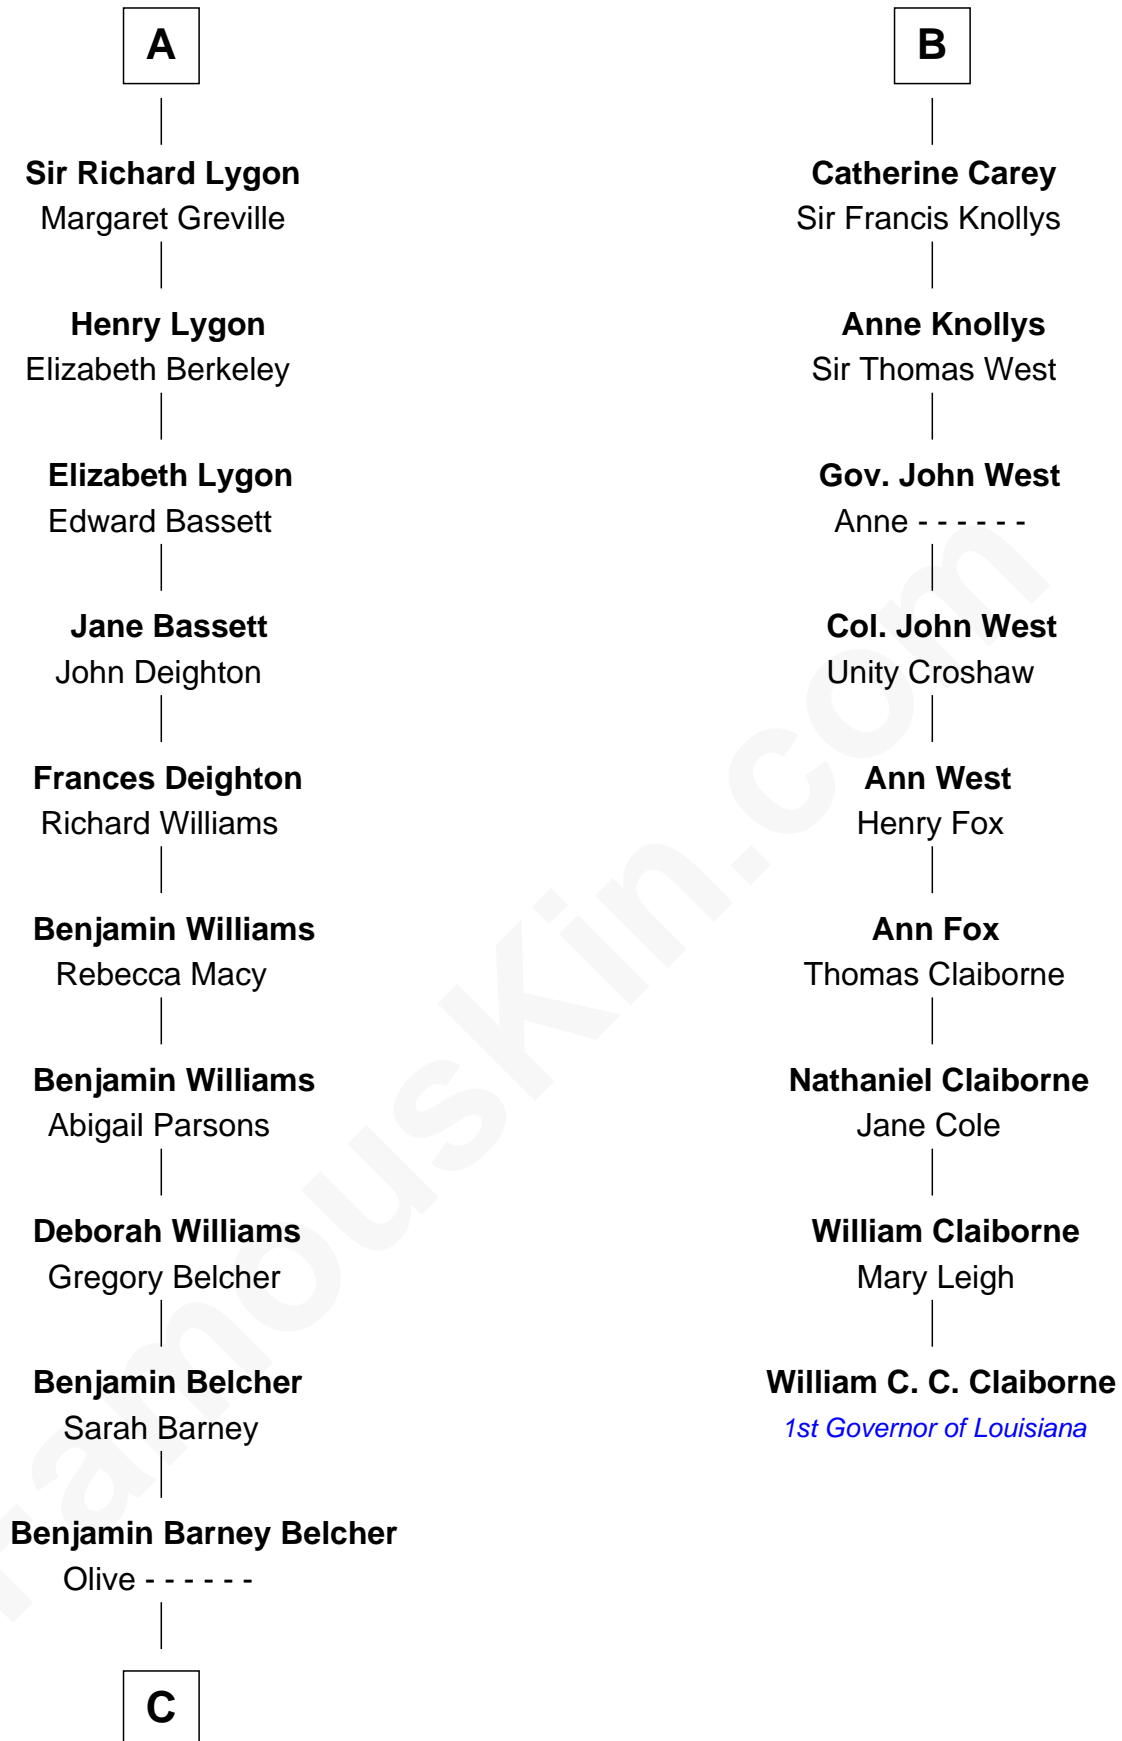

FamousKin.com
Relationship Chart of
General Douglas MacArthur

U.S. Army - World War II

15th cousin 4 times removed of

William C. C. Claiborne

1st Governor of Louisiana

Hugh le Despencer

Eleanor de Clare

Sir Edward le Despencer

Anne de Ferrers

Edward Despencer

Elizabeth Burghersh

Margaret Despencer

Robert de Ferrers

Sir Edmund Ferrers

Ellen Roche

Margaret Ferrers

Thomas de Berkeley

Margaret de Lisle

Elizabeth de Berkeley

Richard de Beauchamp

Eleanor Beauchamp

Edmund Beaufort

Eleanor Beaufort

Sir Robert Spencer

Margaret Spencer

Sir Thomas Carey

Sir William Carey

Mary Boleyn

B

C

—
Aurelia Belcher
Arthur MacArthur

—
Gen. Arthur MacArthur
Mary Pinckney Hardy