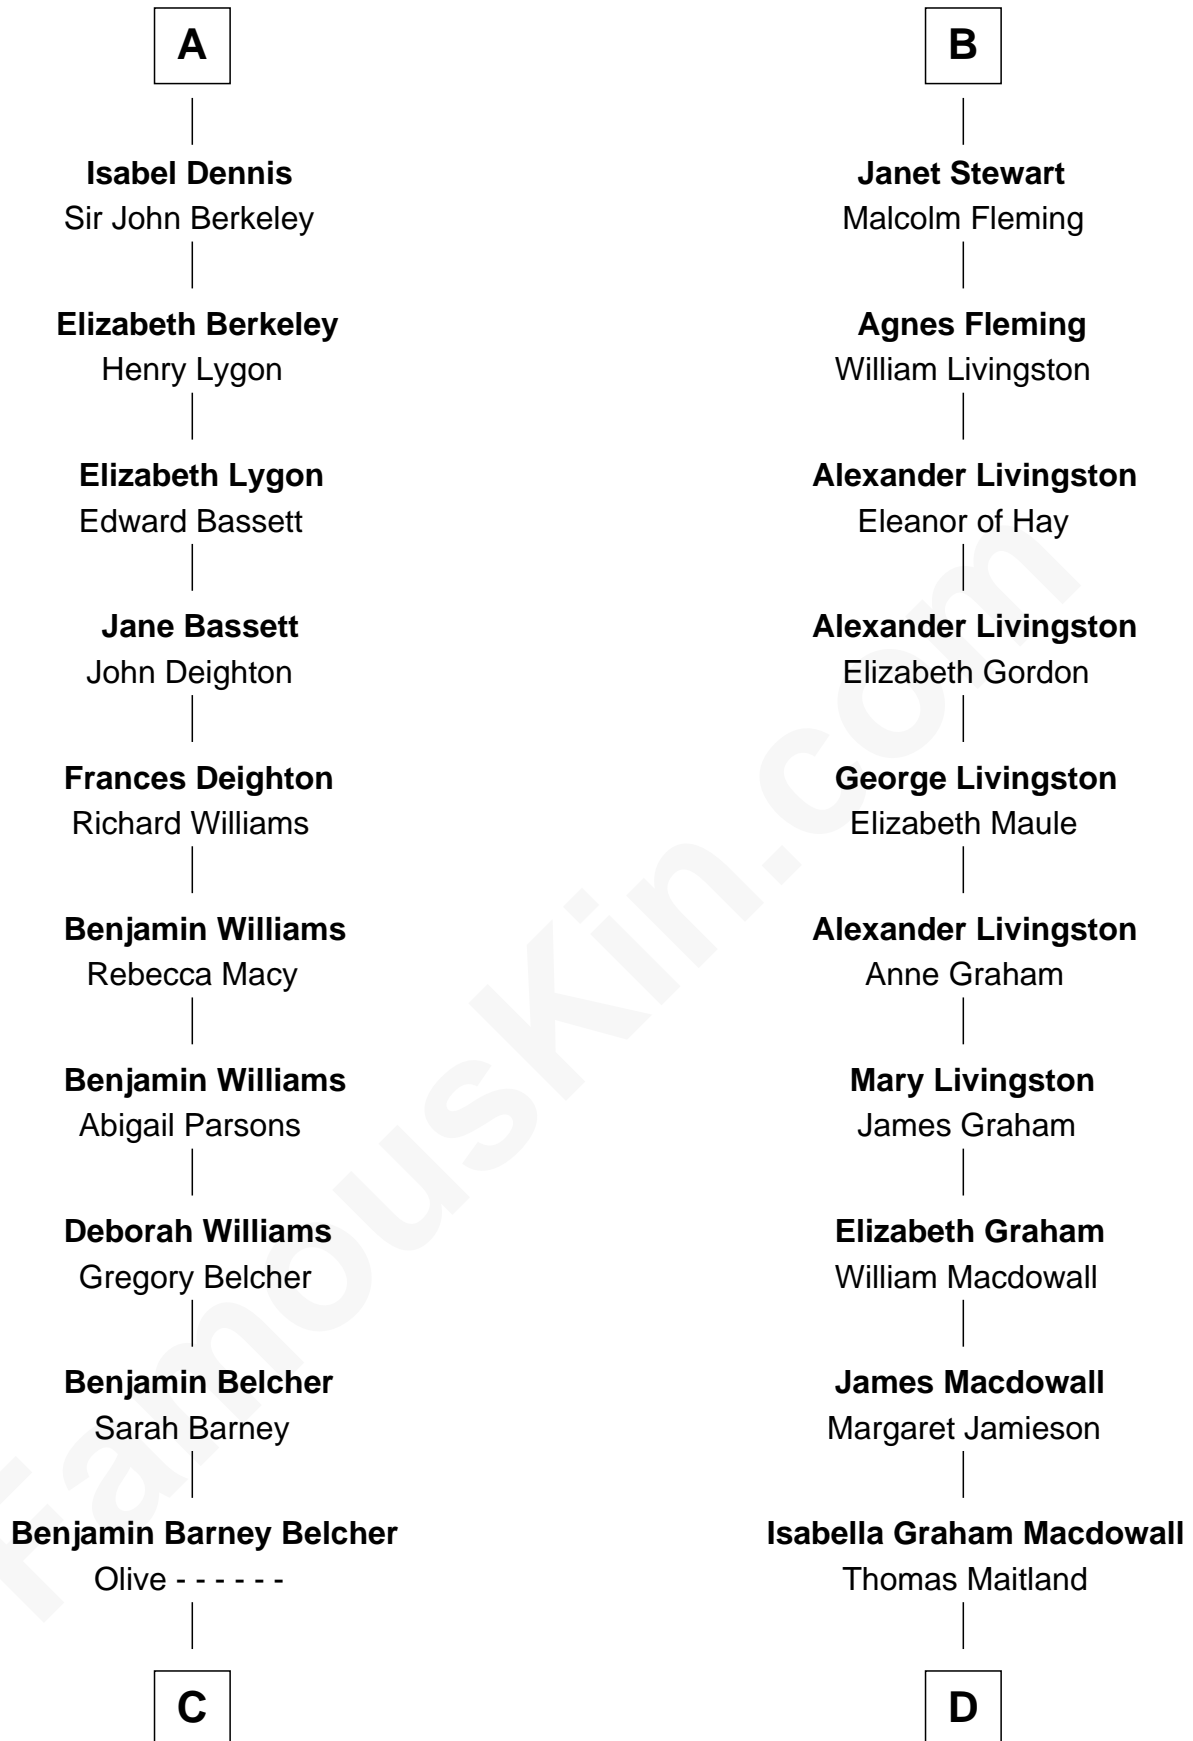

FamousKin.com
Relationship Chart of
General Douglas MacArthur
U.S. Army - World War II

19th cousin 2 times removed of

Howard Dean
79th Governor of Vermont

C

Aurelia Belcher
Arthur MacArthur

Gen. Arthur MacArthur
Mary Pinckney Hardy

General Douglas MacArthur
U.S. Army - World War II

D

James William Maitland
Agnes Jane O'Reilly

Thomas A. Maitland
Helen Abby Van Voorhis

James William Maitland
Sylvia Wigglesworth

Andrea Belden Maitland
Howard Brush Dean