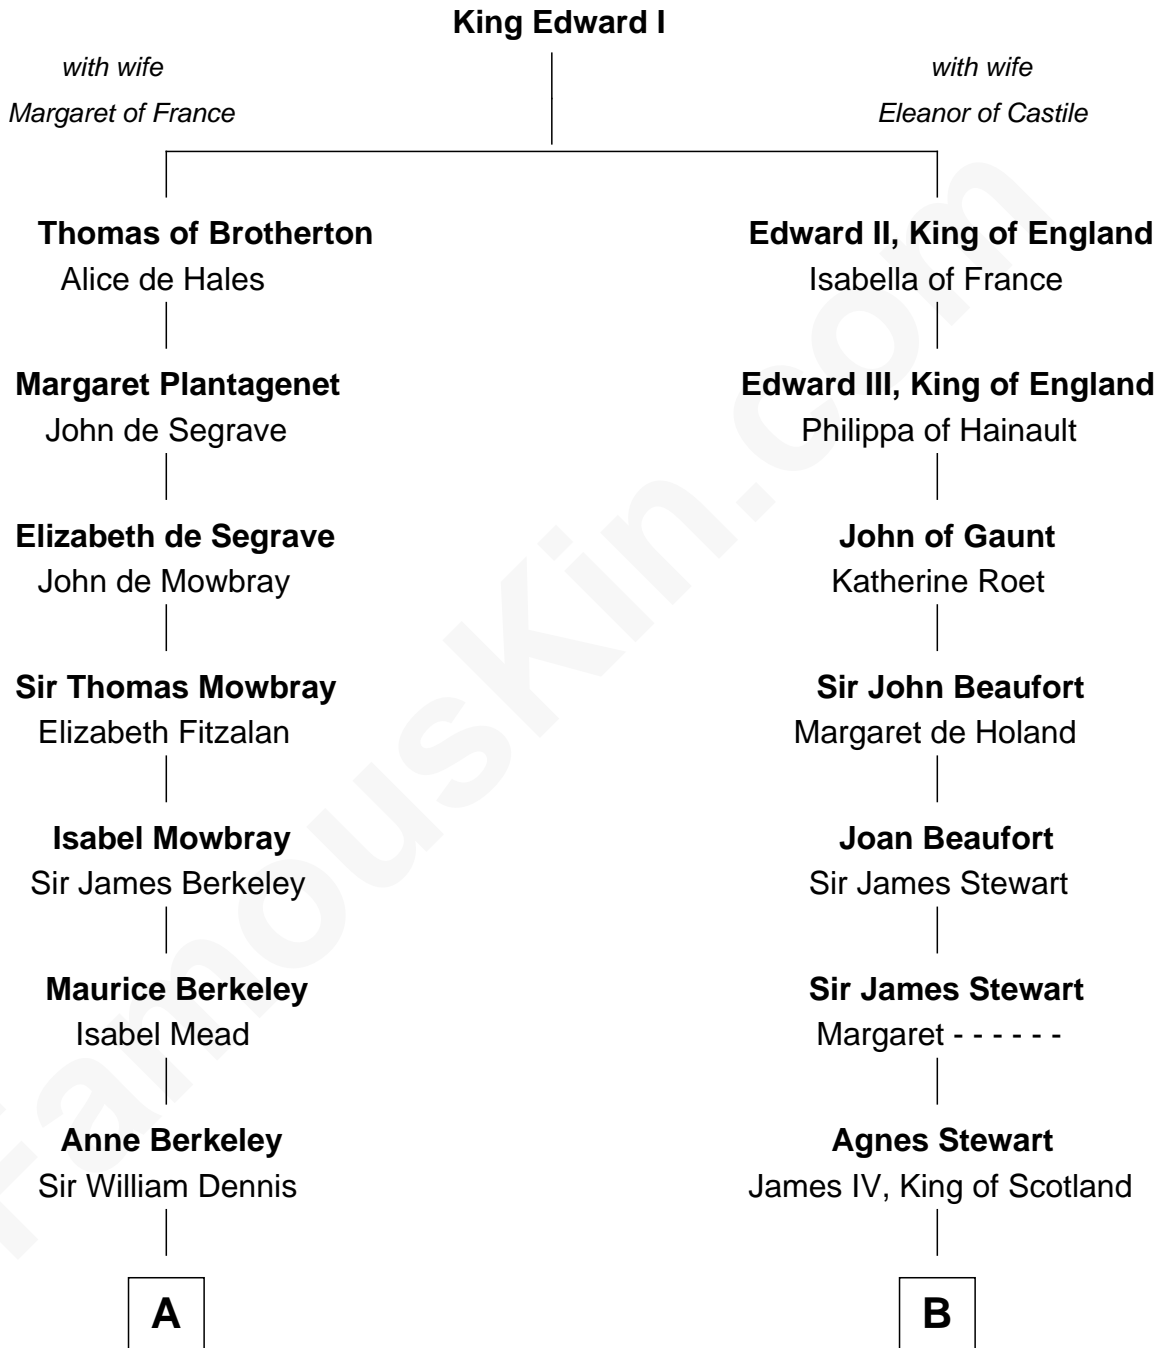

FamousKin.com
Relationship Chart of
General Douglas MacArthur
U.S. Army - World War II

19th cousin 2 times removed of

Howard Dean
79th Governor of Vermont

C

Aurelia Belcher
Arthur MacArthur

Gen. Arthur MacArthur
Mary Pinckney Hardy

General Douglas MacArthur
U.S. Army - World War II

D

James William Maitland
Agnes Jane O'Reilly

Thomas A. Maitland
Helen Abby Van Voorhis

James William Maitland
Sylvia Wigglesworth

Andrea Belden Maitland
Howard Brush Dean