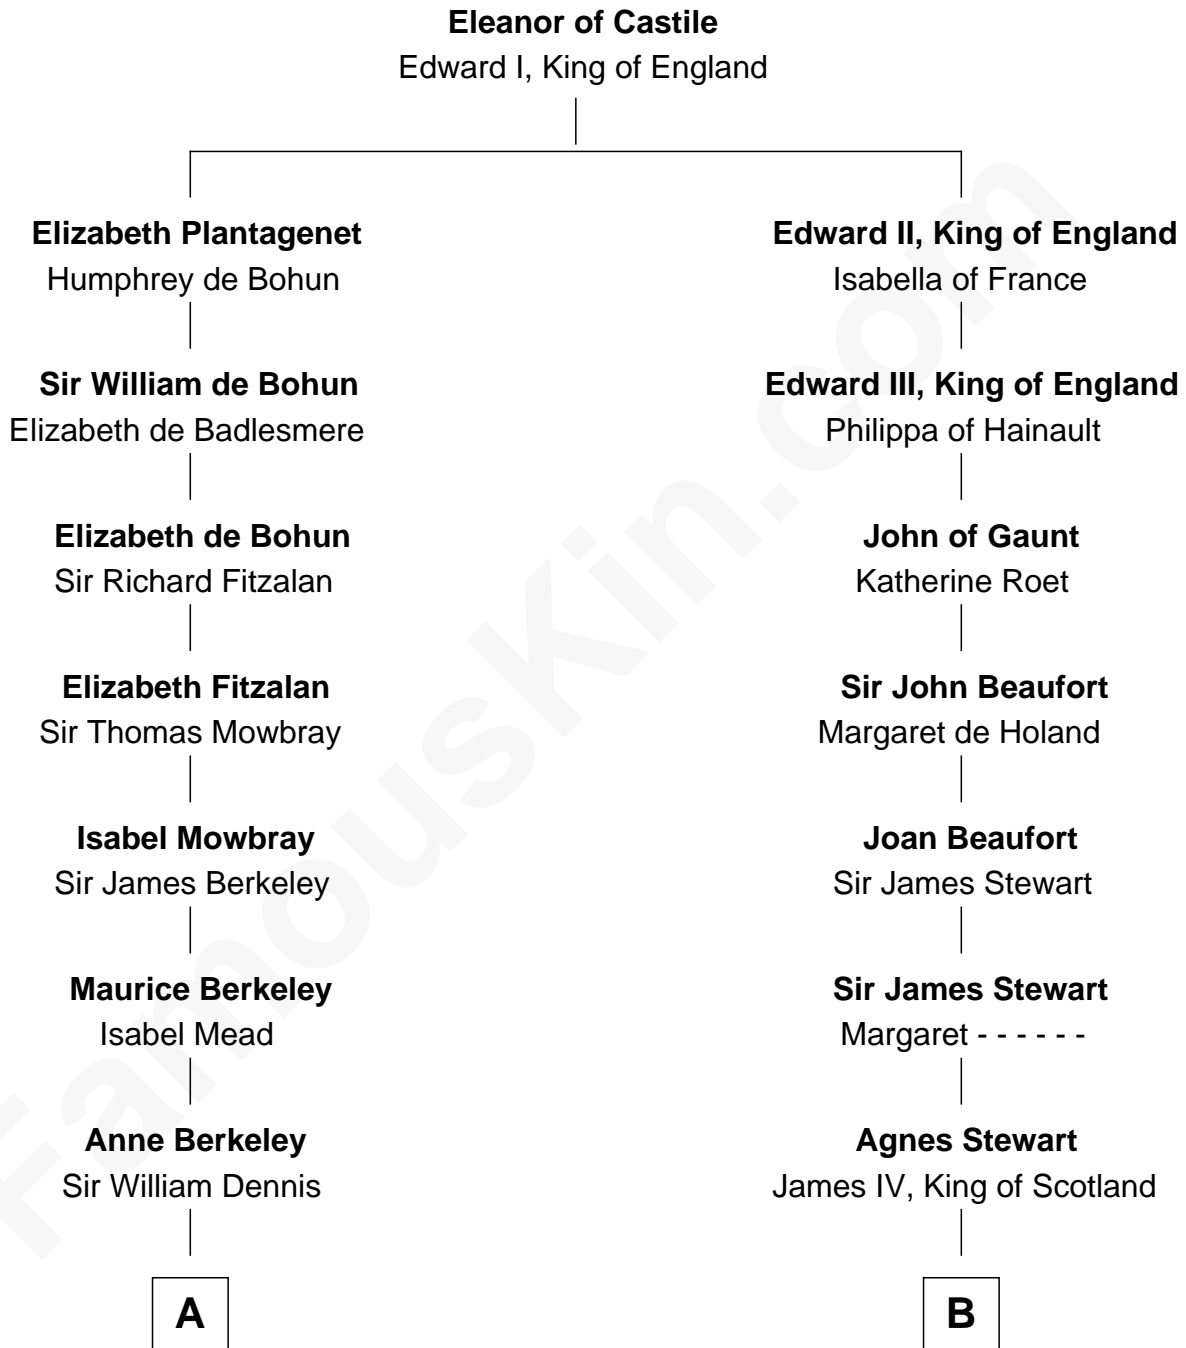

FamousKin.com

Relationship Chart of General Douglas MacArthur

U.S. Army - World War II

19th cousin 2 times removed of

Howard Dean

79th Governor of Vermont

C

Aurelia Belcher
Arthur MacArthur

Gen. Arthur MacArthur
Mary Pinckney Hardy

General Douglas MacArthur
U.S. Army - World War II

D

James William Maitland
Agnes Jane O'Reilly

Thomas A. Maitland
Helen Abby Van Voorhis

James William Maitland
Sylvia Wigglesworth

Andrea Belden Maitland
Howard Brush Dean

Howard Dean
79th Governor of Vermont