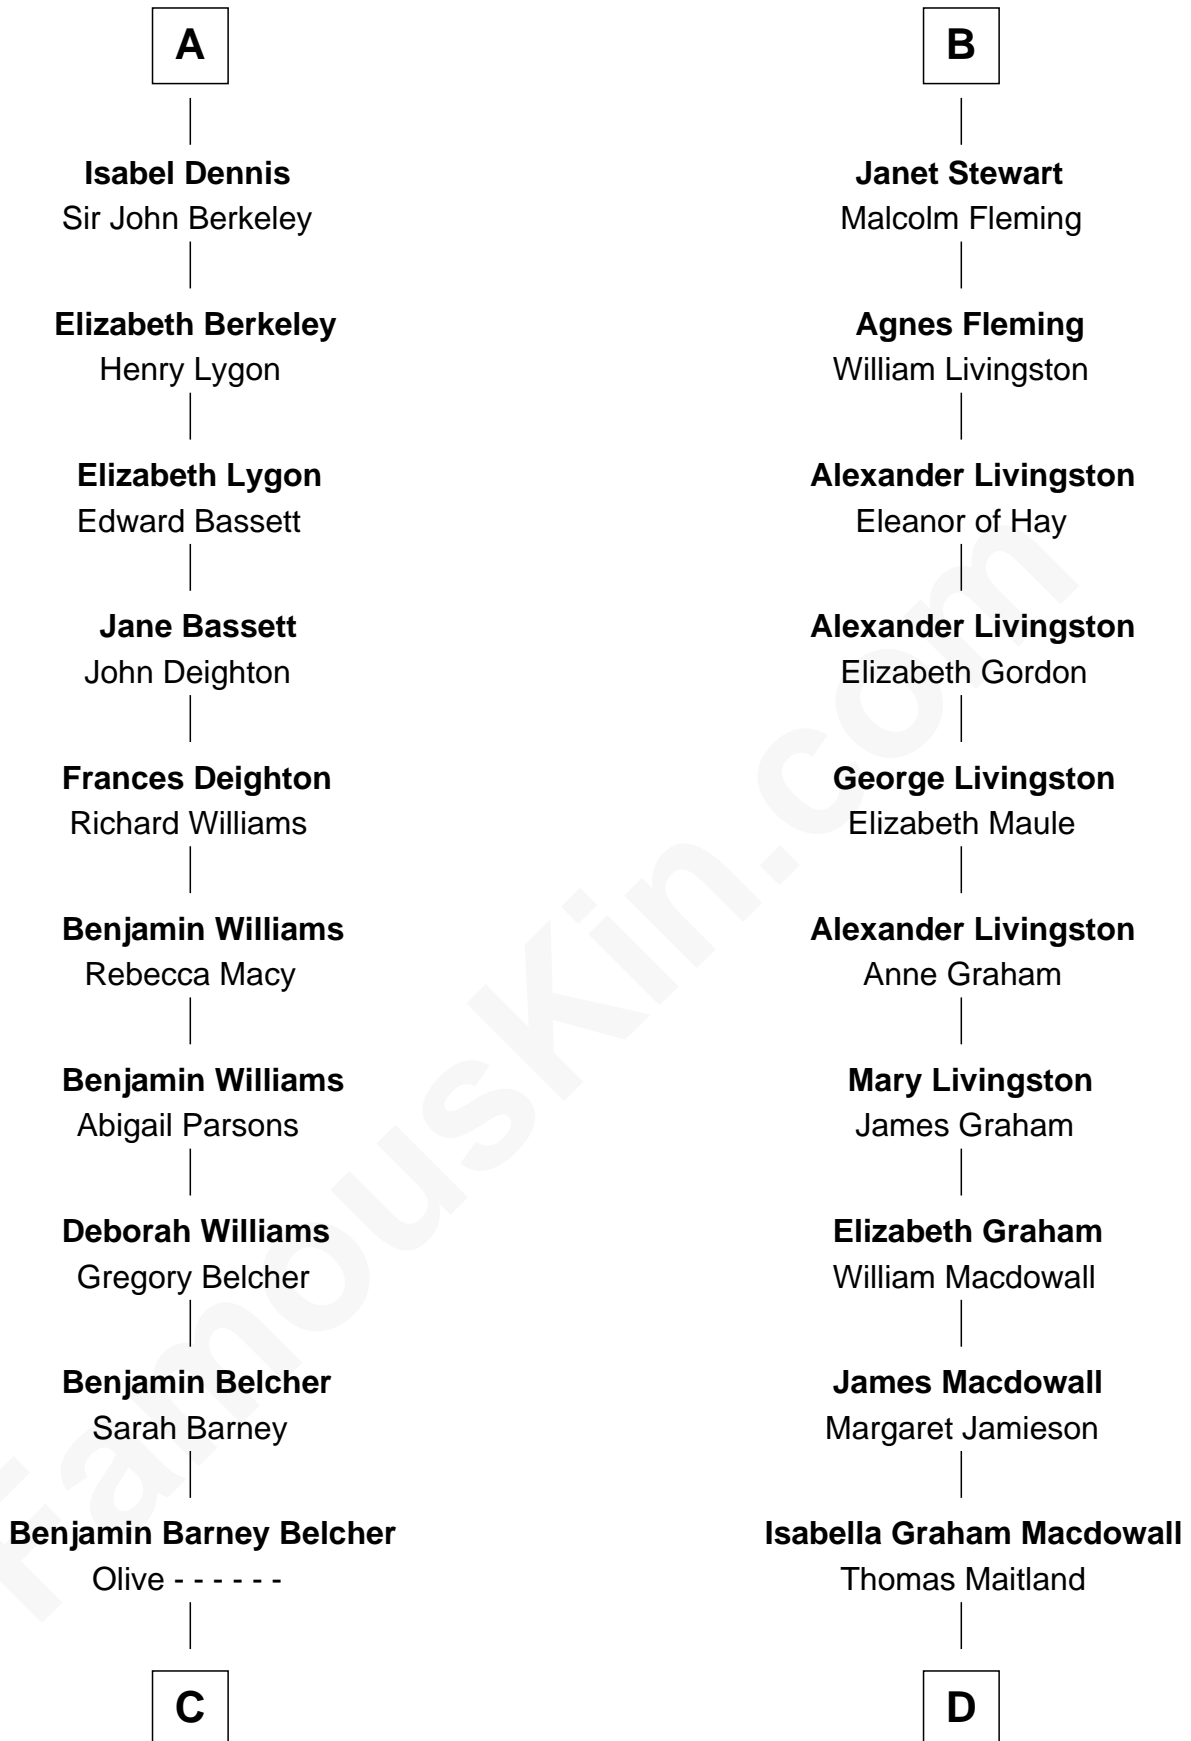

FamousKin.com

Relationship Chart of General Douglas MacArthur

U.S. Army - World War II

19th cousin 2 times removed of

Howard Dean

79th Governor of Vermont

C

Aurelia Belcher
Arthur MacArthur

Gen. Arthur MacArthur
Mary Pinckney Hardy

General Douglas MacArthur
U.S. Army - World War II

D

James William Maitland
Agnes Jane O'Reilly

Thomas A. Maitland
Helen Abby Van Voorhis

James William Maitland
Sylvia Wigglesworth

Andrea Belden Maitland
Howard Brush Dean

Howard Dean
79th Governor of Vermont