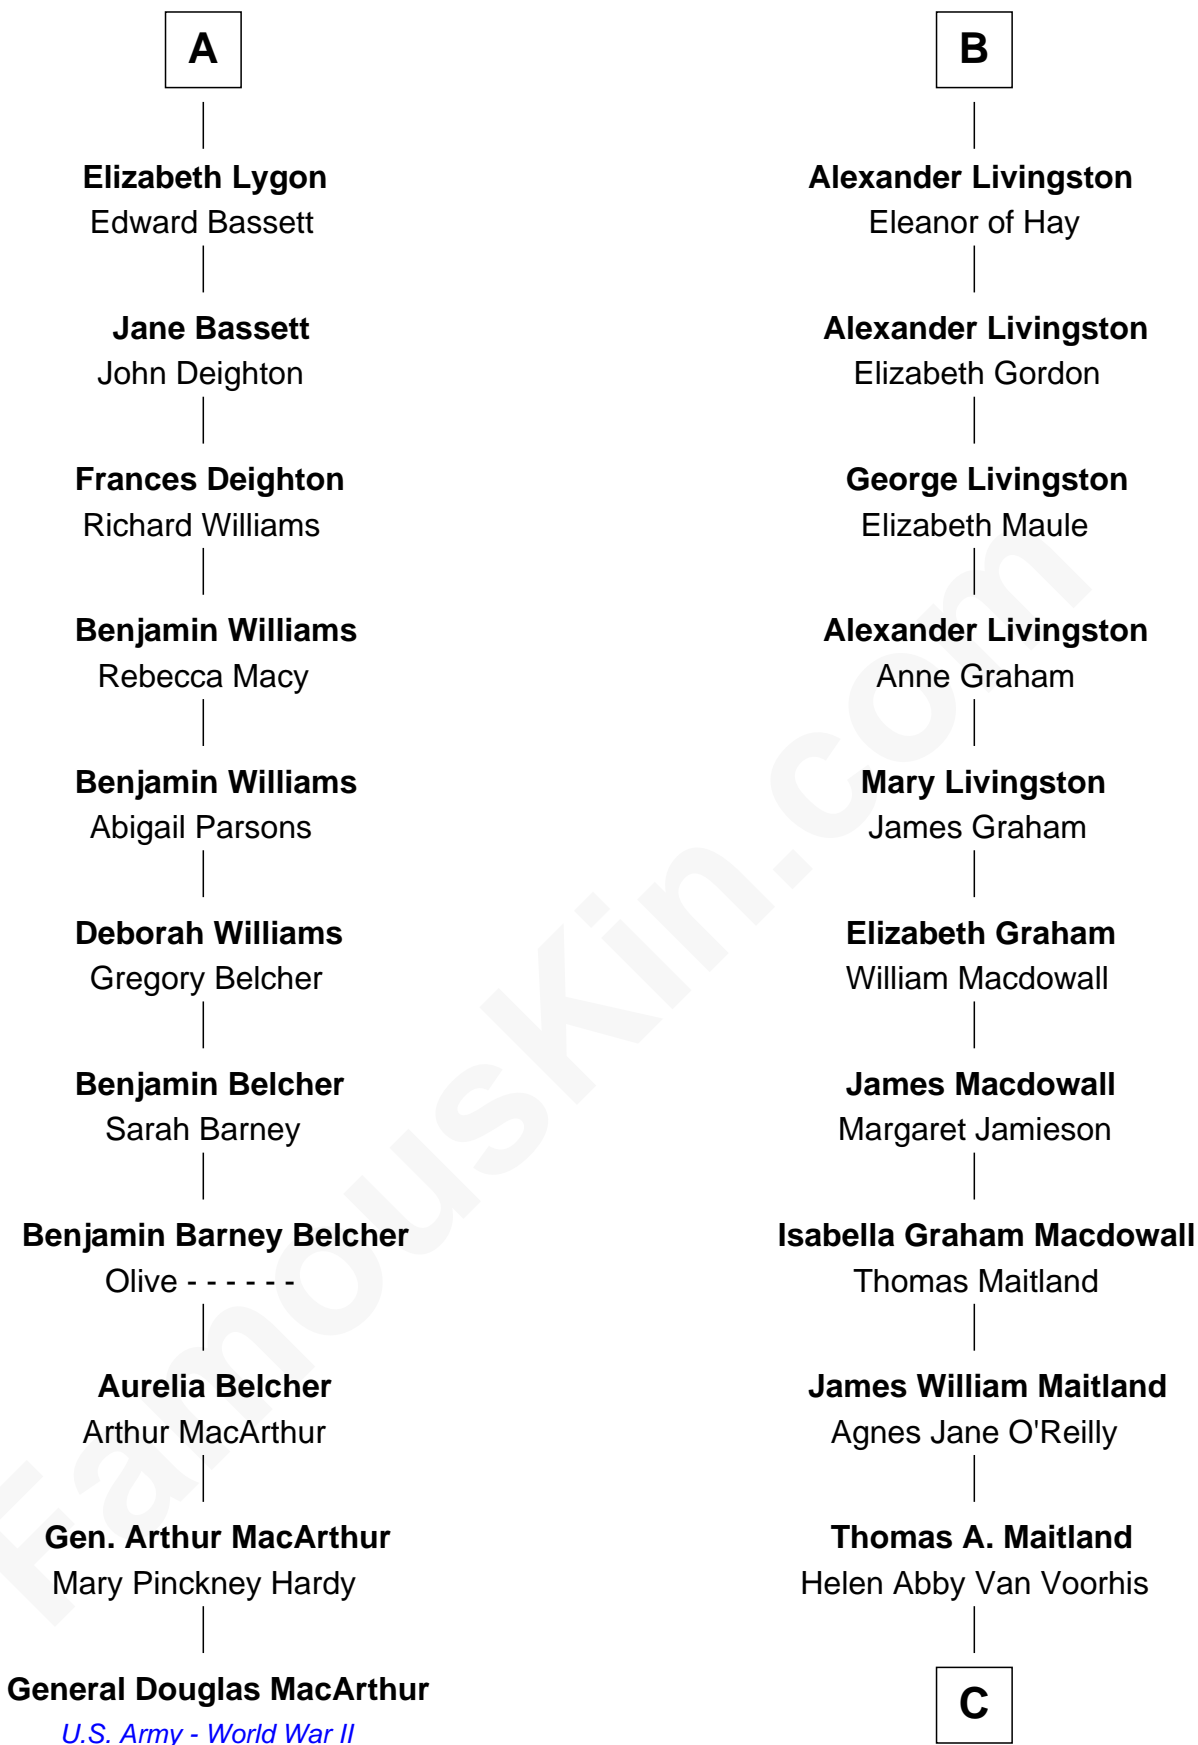

## Relationship Chart of General Douglas MacArthur

*U.S. Army - World War II*

17th cousin 2 times removed of

**Howard Dean**

*79th Governor of Vermont*

C

James William Maitland

Sylvia Wigglesworth