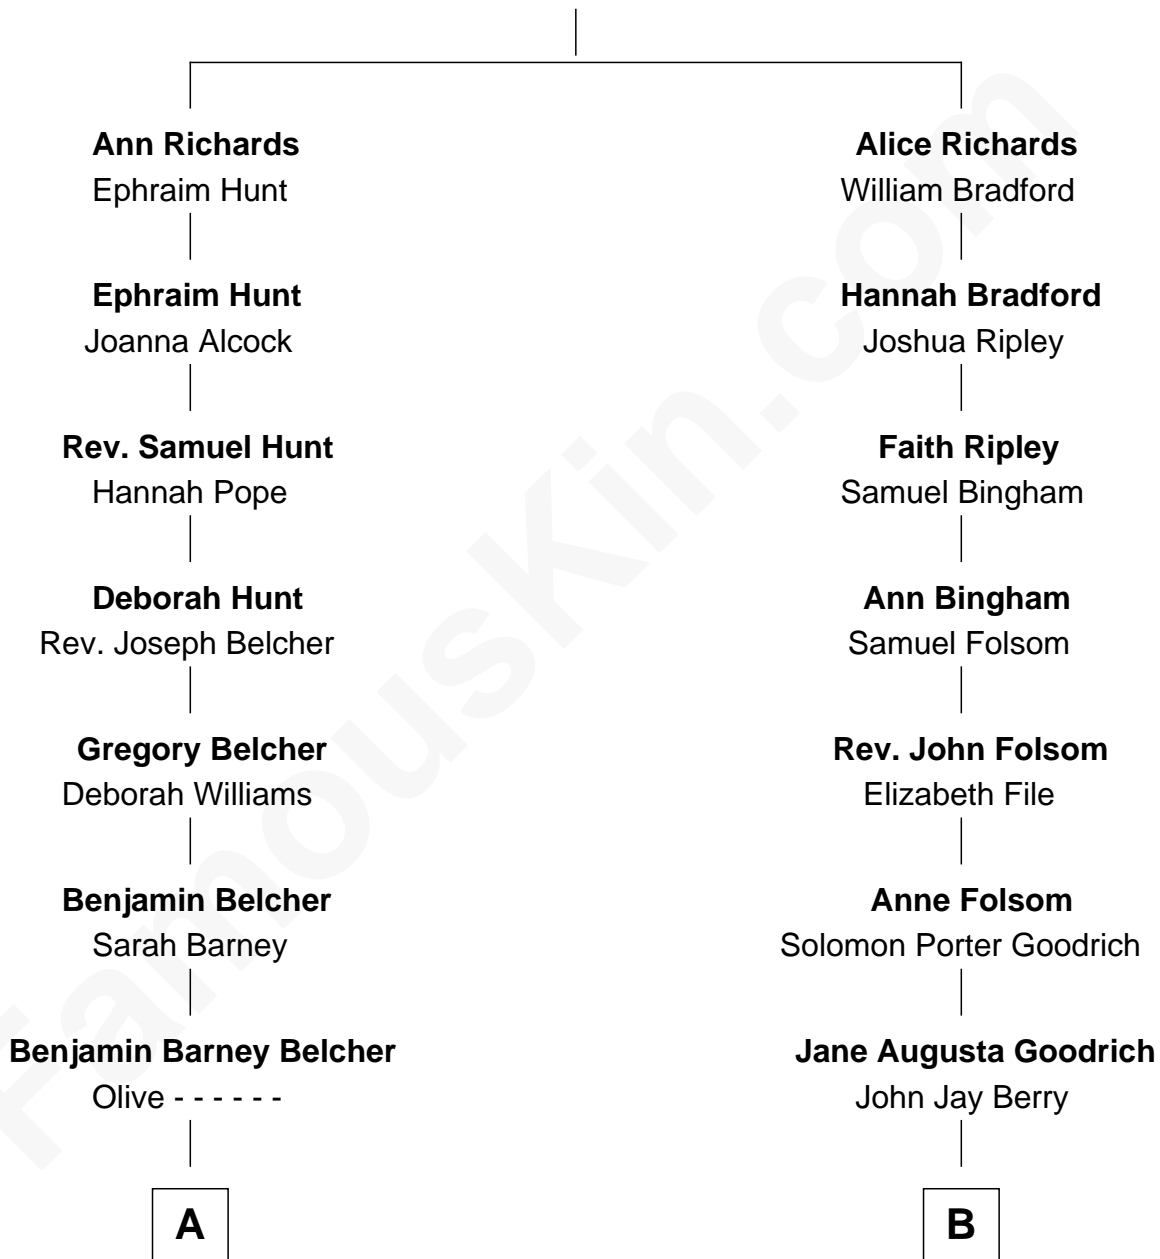

FamousKin.com
Relationship Chart of
General Douglas MacArthur
U.S. Army - World War II

9th cousin 2 times removed of

Sally Field

TV and Movie Actress

Thomas Richards

Welthian - - - - -

A

Aurelia Belcher
Arthur MacArthur

Gen. Arthur MacArthur
Mary Pinckney Hardy

General Douglas MacArthur
U.S. Army - World War II

B

Alexander M. Berry
Rachel Benson

Charlotte Berry
John Quincy Field

Fleet Folsom Field
Jane Elizabeth Fox

Richard Dryden Field
Margaret Joy Morlan