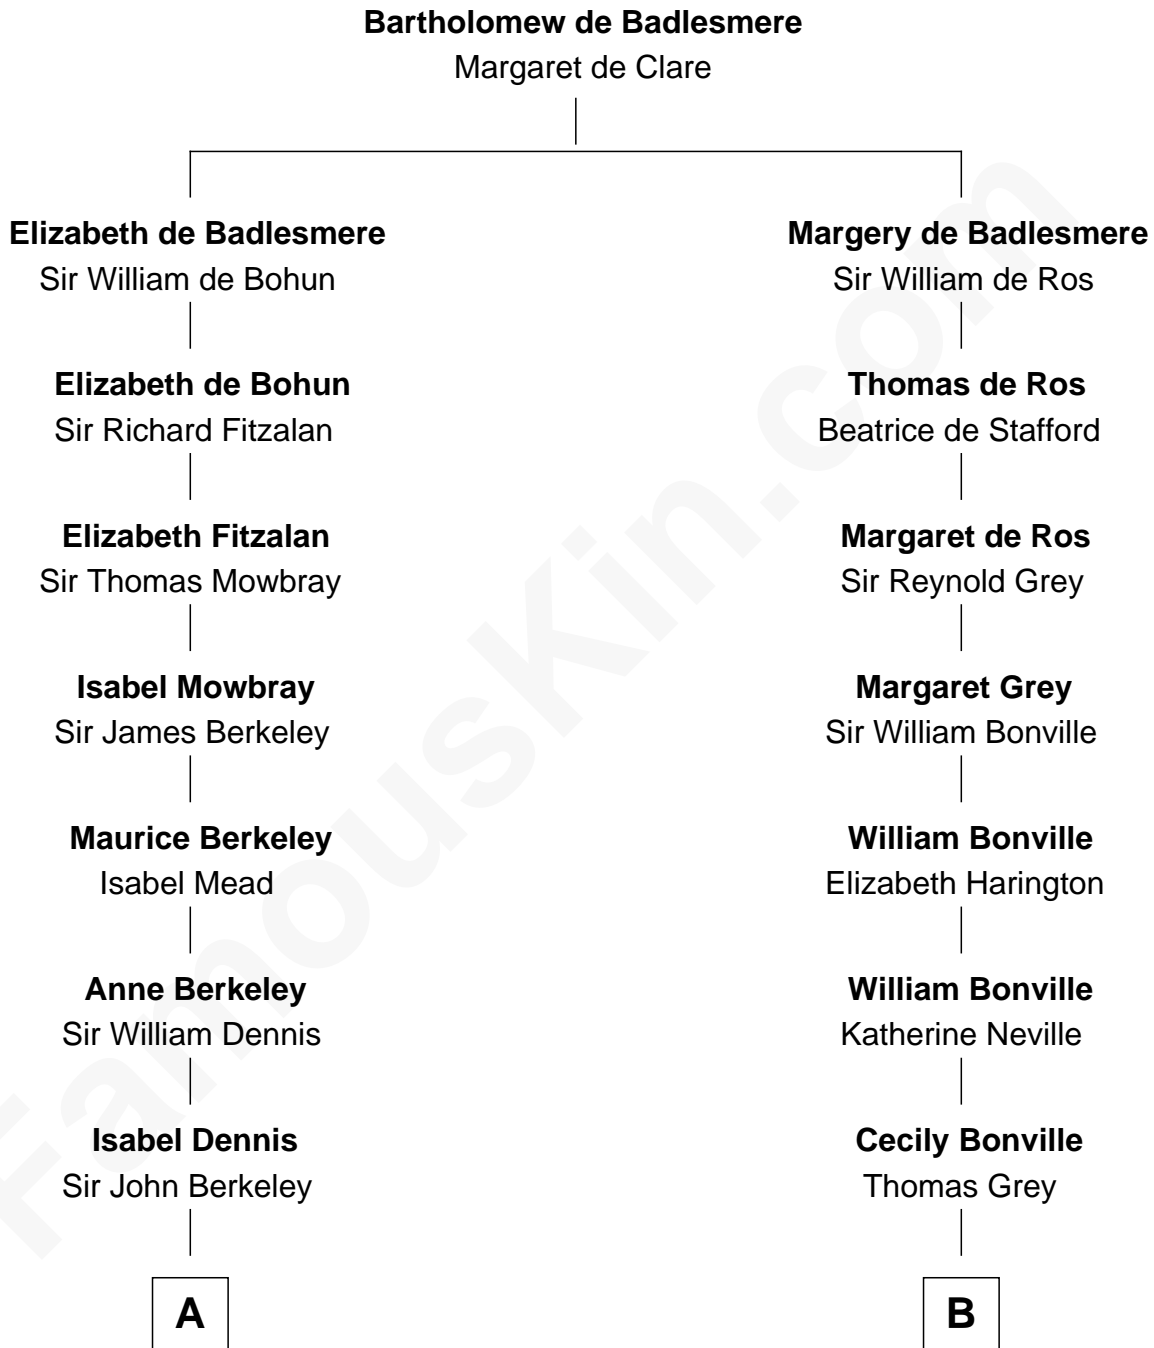

FamousKin.com
Relationship Chart of
General Douglas MacArthur
U.S. Army - World War II

18th cousin 2 times removed of

Humphrey Bogart
Movie Actor

C

Gen. Arthur MacArthur

Mary Pinckney Hardy

General Douglas MacArthur

U.S. Army - World War II

D

Elizabeth Rogers Perkins

Harvey Humphrey

John Perkins Humphrey

Frances Dewey Churchill

Maud Humphrey

Dr. Belmont Deforest Bogart