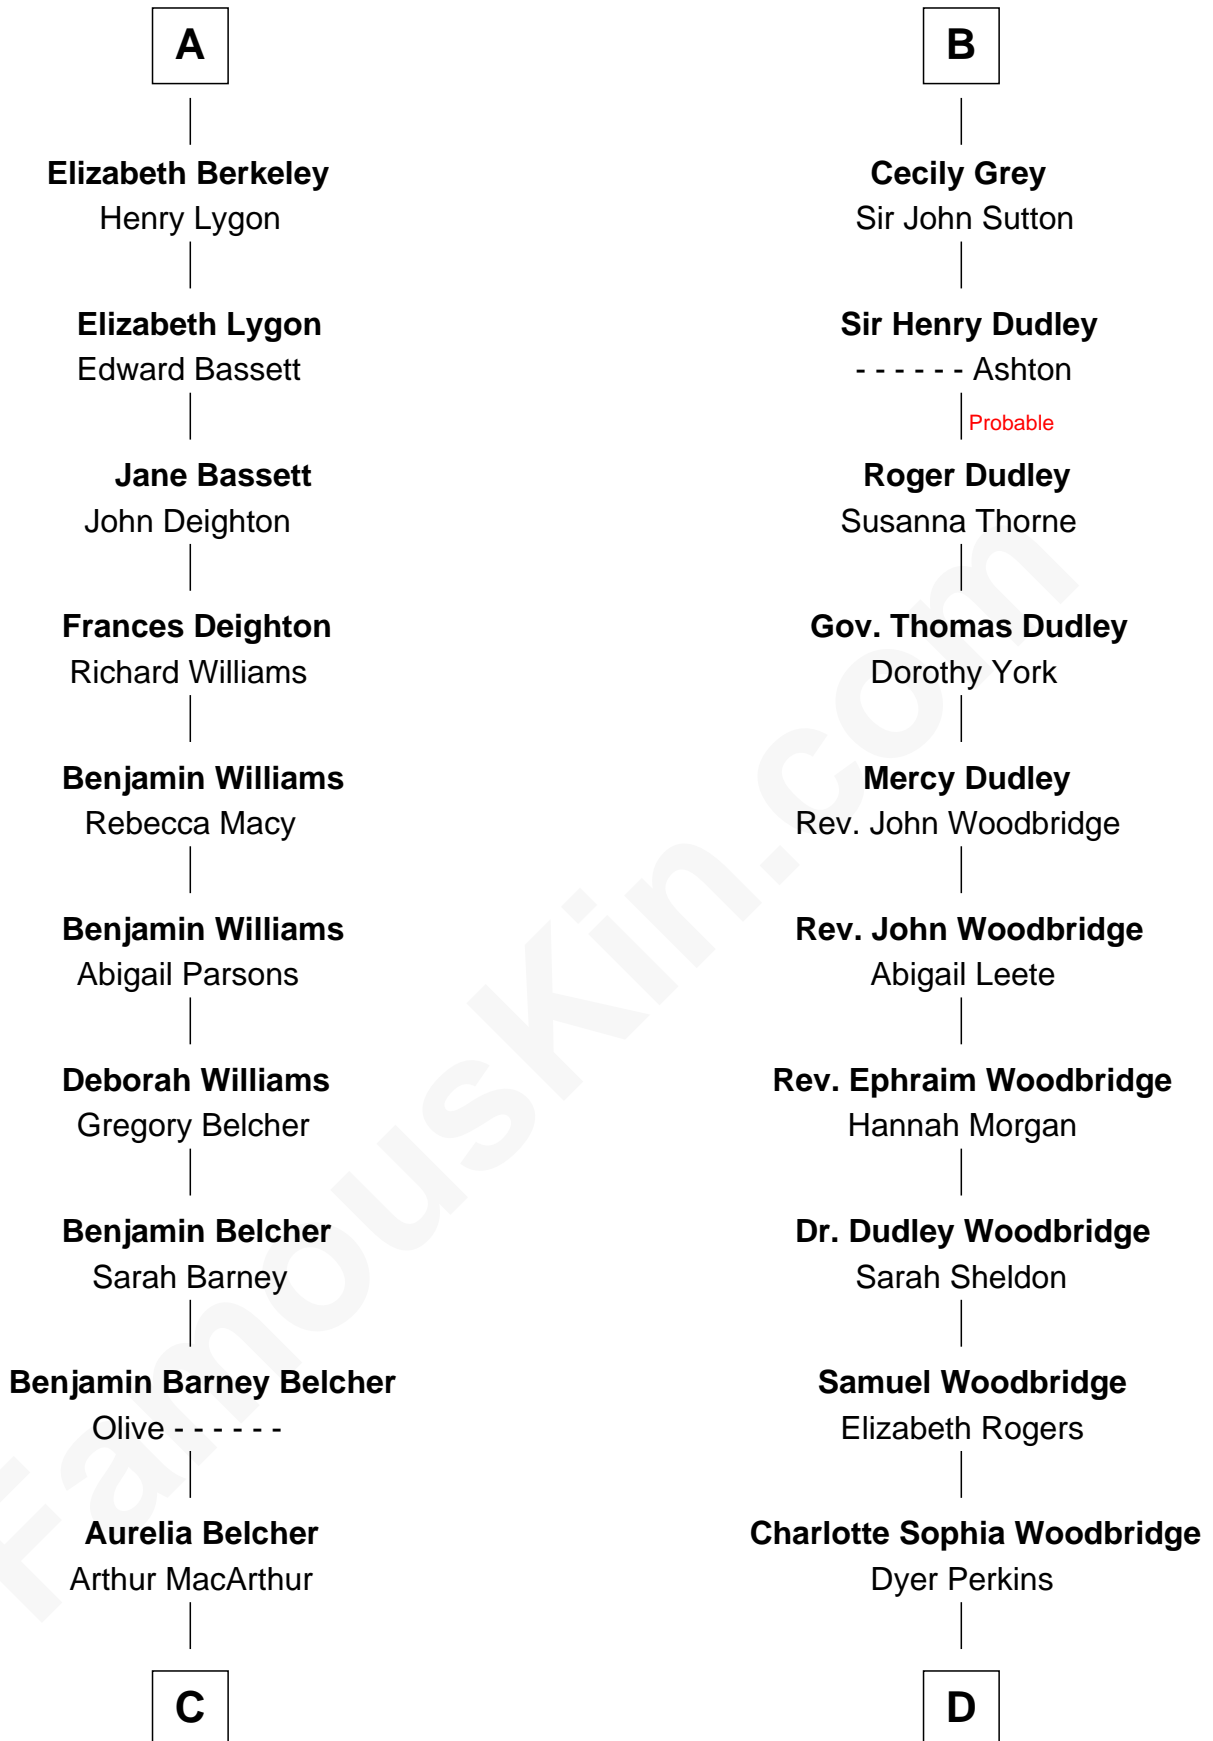

FamousKin.com
Relationship Chart of
General Douglas MacArthur
U.S. Army - World War II

18th cousin 2 times removed of

Humphrey Bogart
Movie Actor

C

Gen. Arthur MacArthur

Mary Pinckney Hardy

General Douglas MacArthur

U.S. Army - World War II

D

Elizabeth Rogers Perkins

Harvey Humphrey

John Perkins Humphrey

Frances Dewey Churchill

Maud Humphrey

Dr. Belmont Deforest Bogart