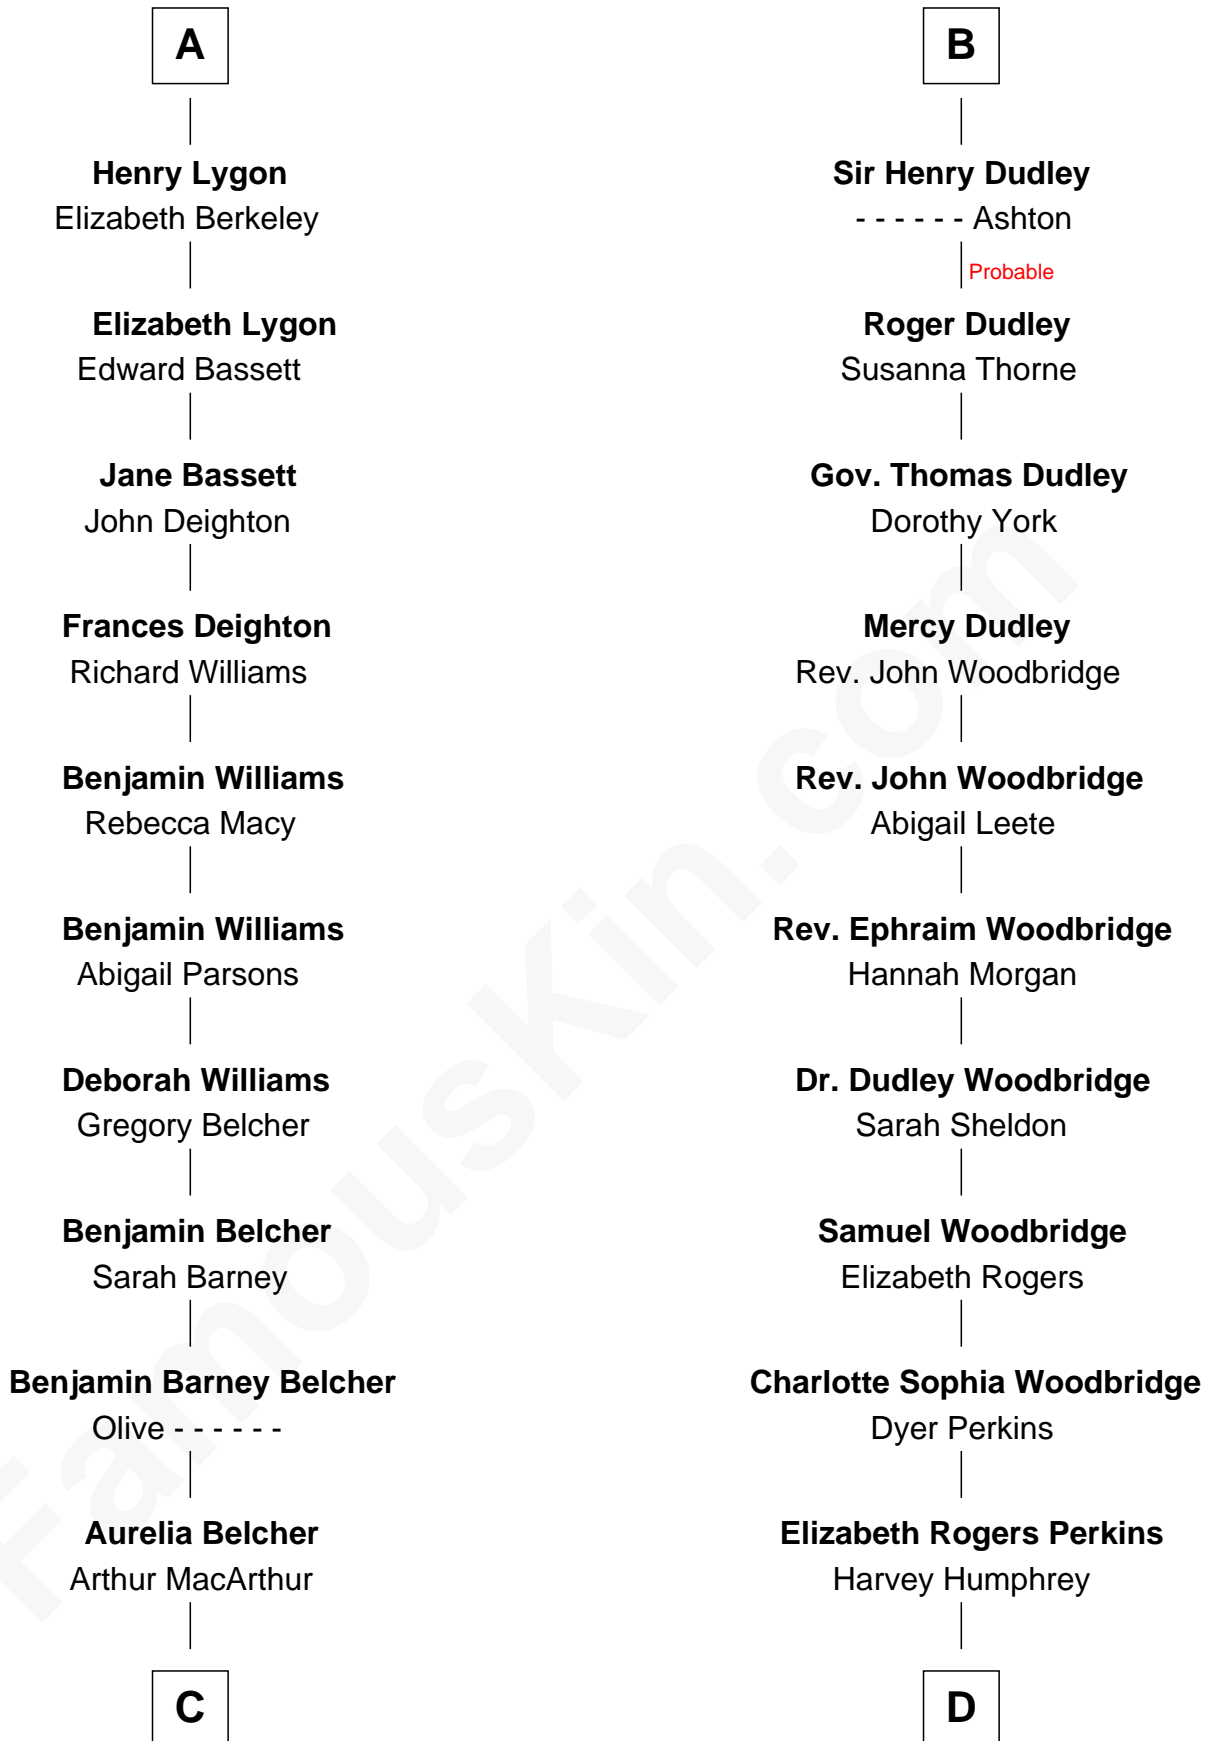

FamousKin.com
Relationship Chart of
General Douglas MacArthur

U.S. Army - World War II

18th cousin 1 time removed of

Humphrey Bogart
Movie Actor

C

Gen. Arthur MacArthur

Mary Pinckney Hardy

General Douglas MacArthur

U.S. Army - World War II

D

John Perkins Humphrey

Frances Dewey Churchill

Maud Humphrey

Dr. Belmont Deforest Bogart

Humphrey Bogart

Movie Actor