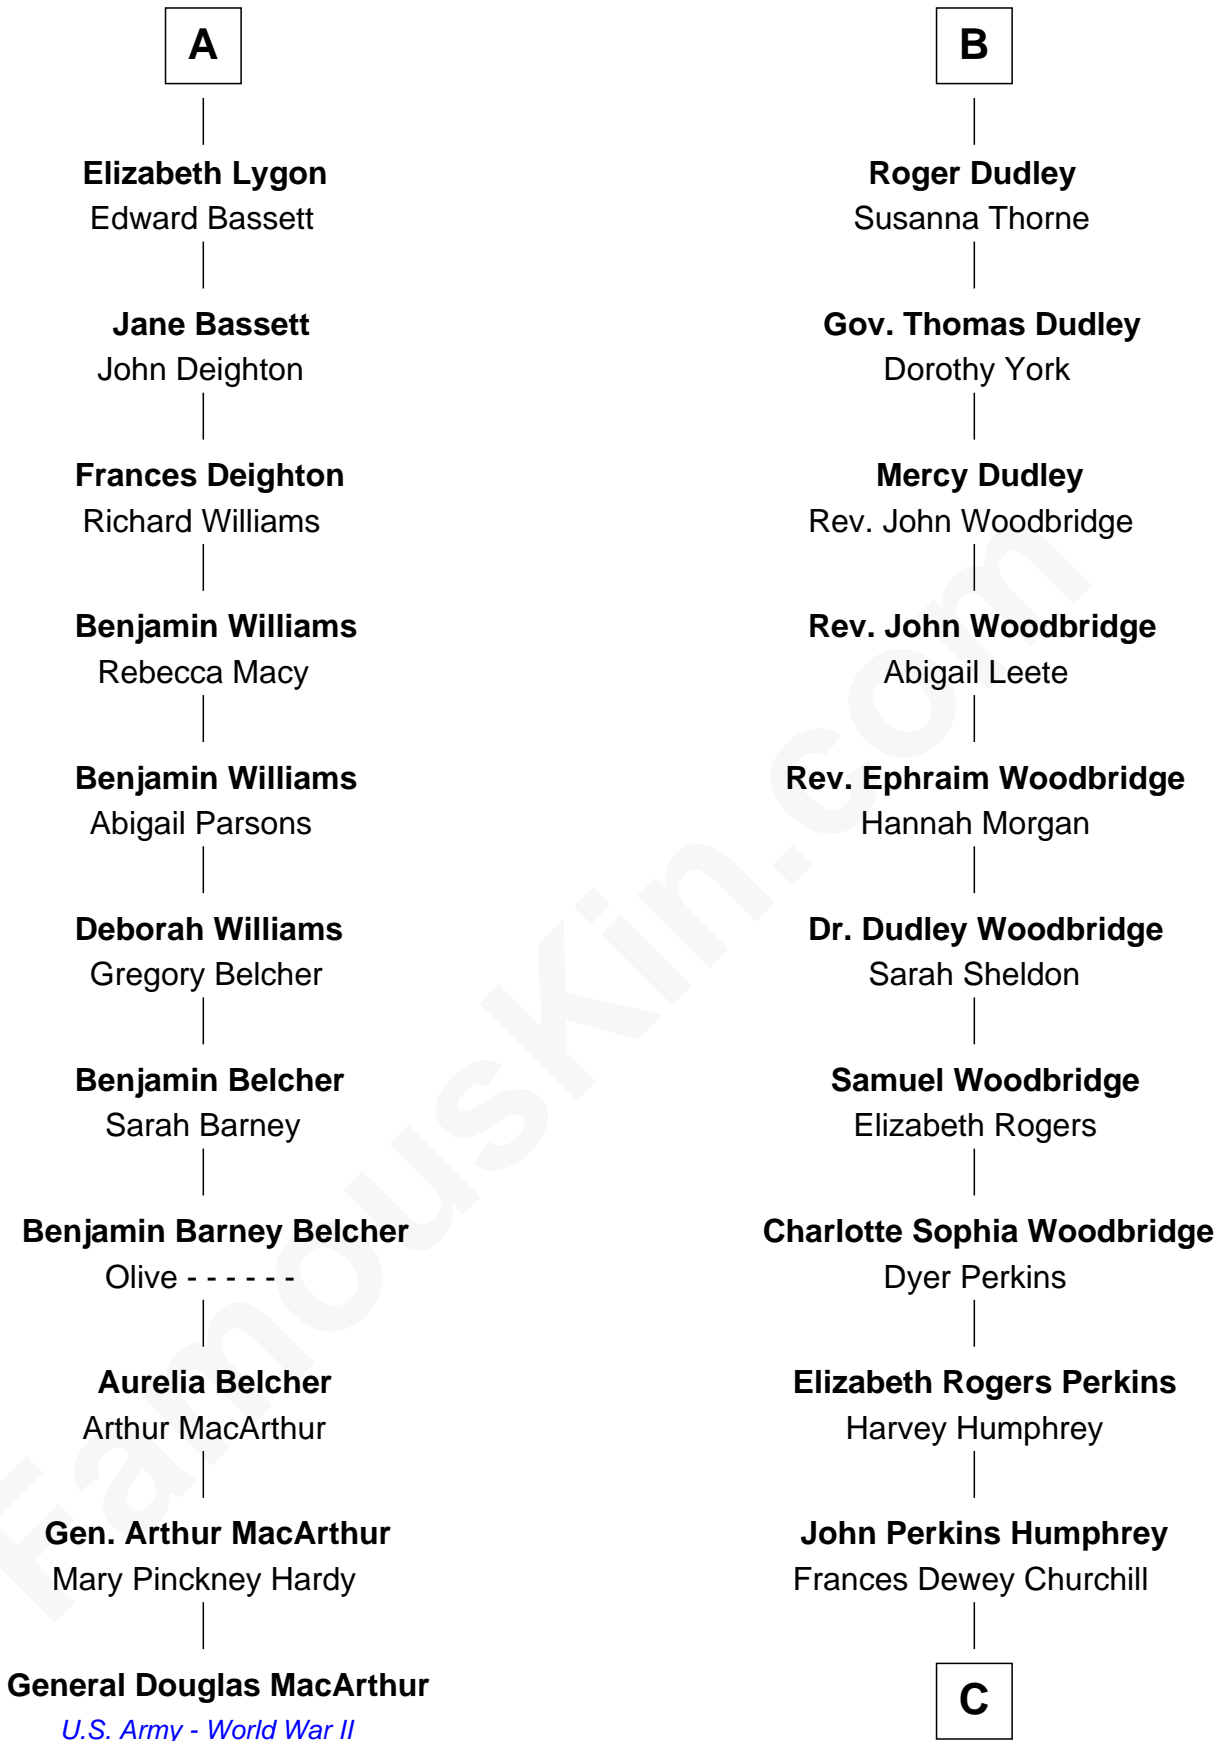

FamousKin.com
Relationship Chart of
General Douglas MacArthur
U.S. Army - World War II

17th cousin 1 time removed of
Humphrey Bogart
Movie Actor

C

Maud Humphrey

Dr. Belmont Deforest Bogart

Humphrey Bogart

Movie Actor

FamousKin.com