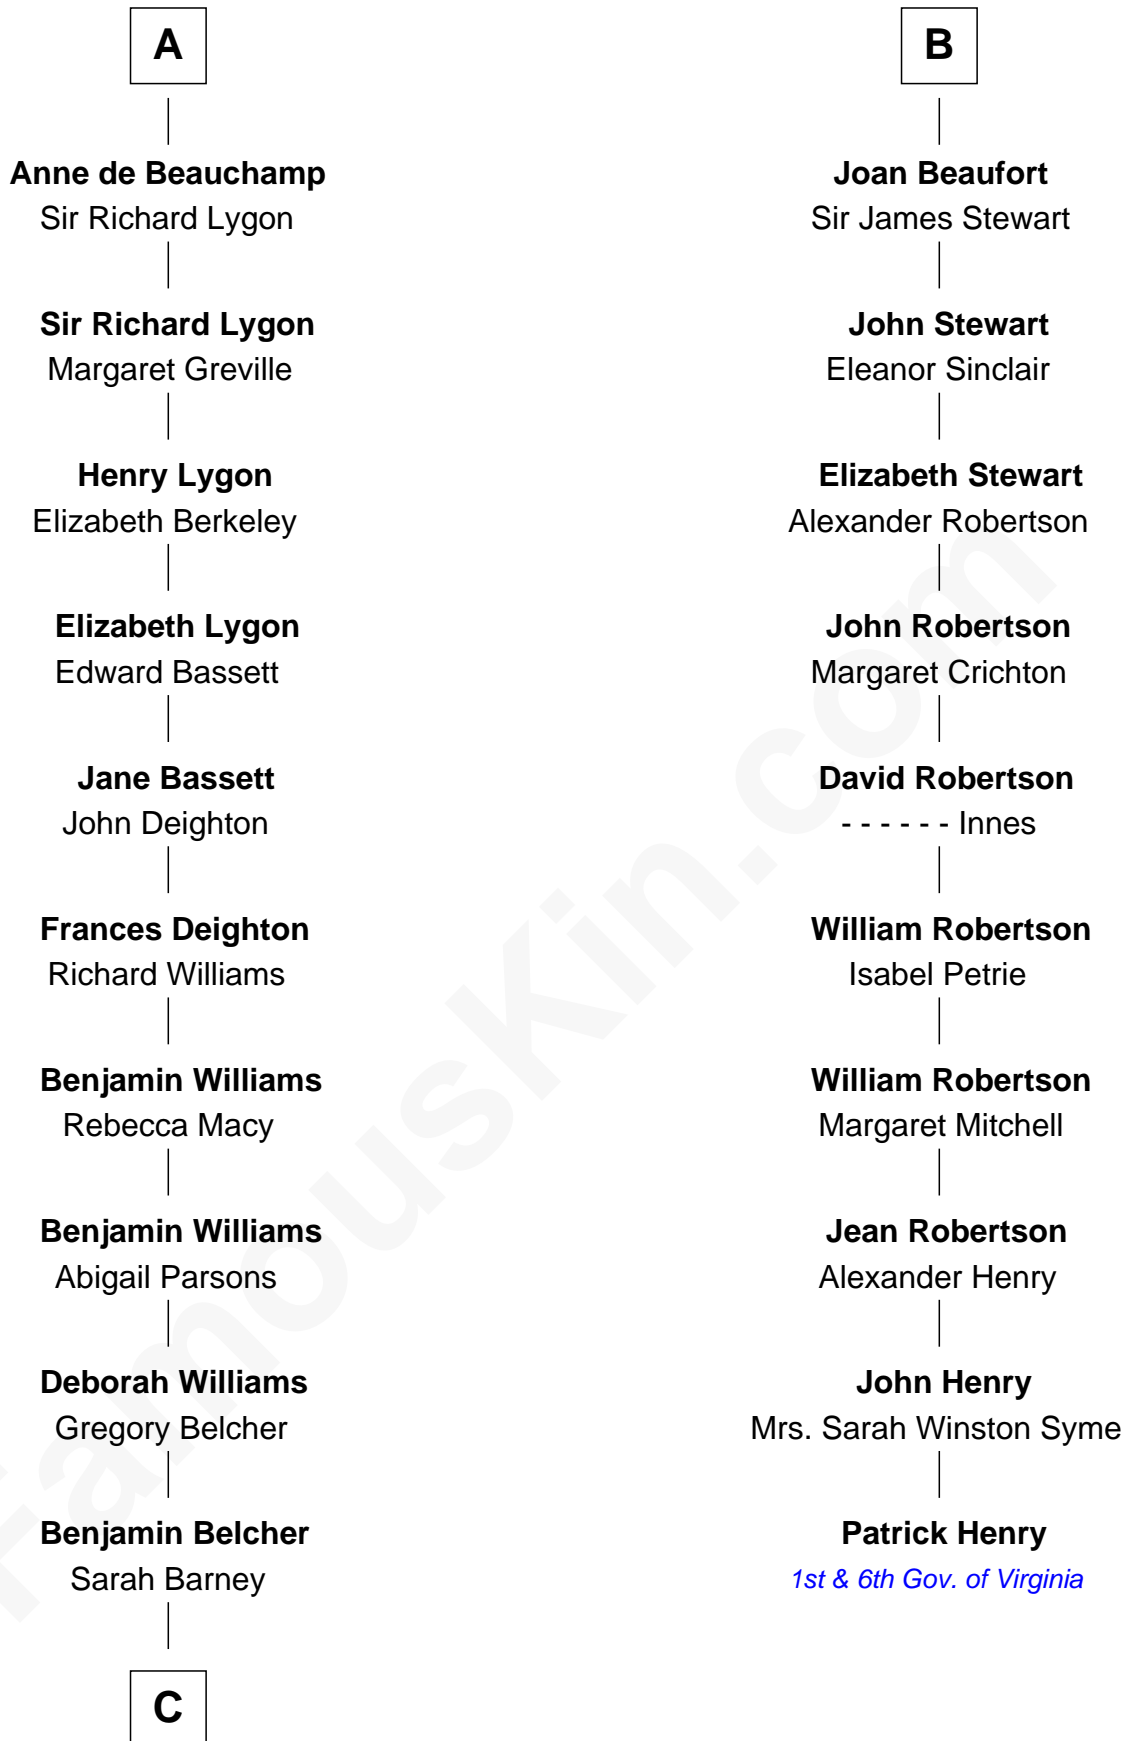

FamousKin.com
Relationship Chart of
General Douglas MacArthur
U.S. Army - World War II

16th cousin 4 times removed of

Patrick Henry
1st and 6th Governor of Virginia

FamousKin.com