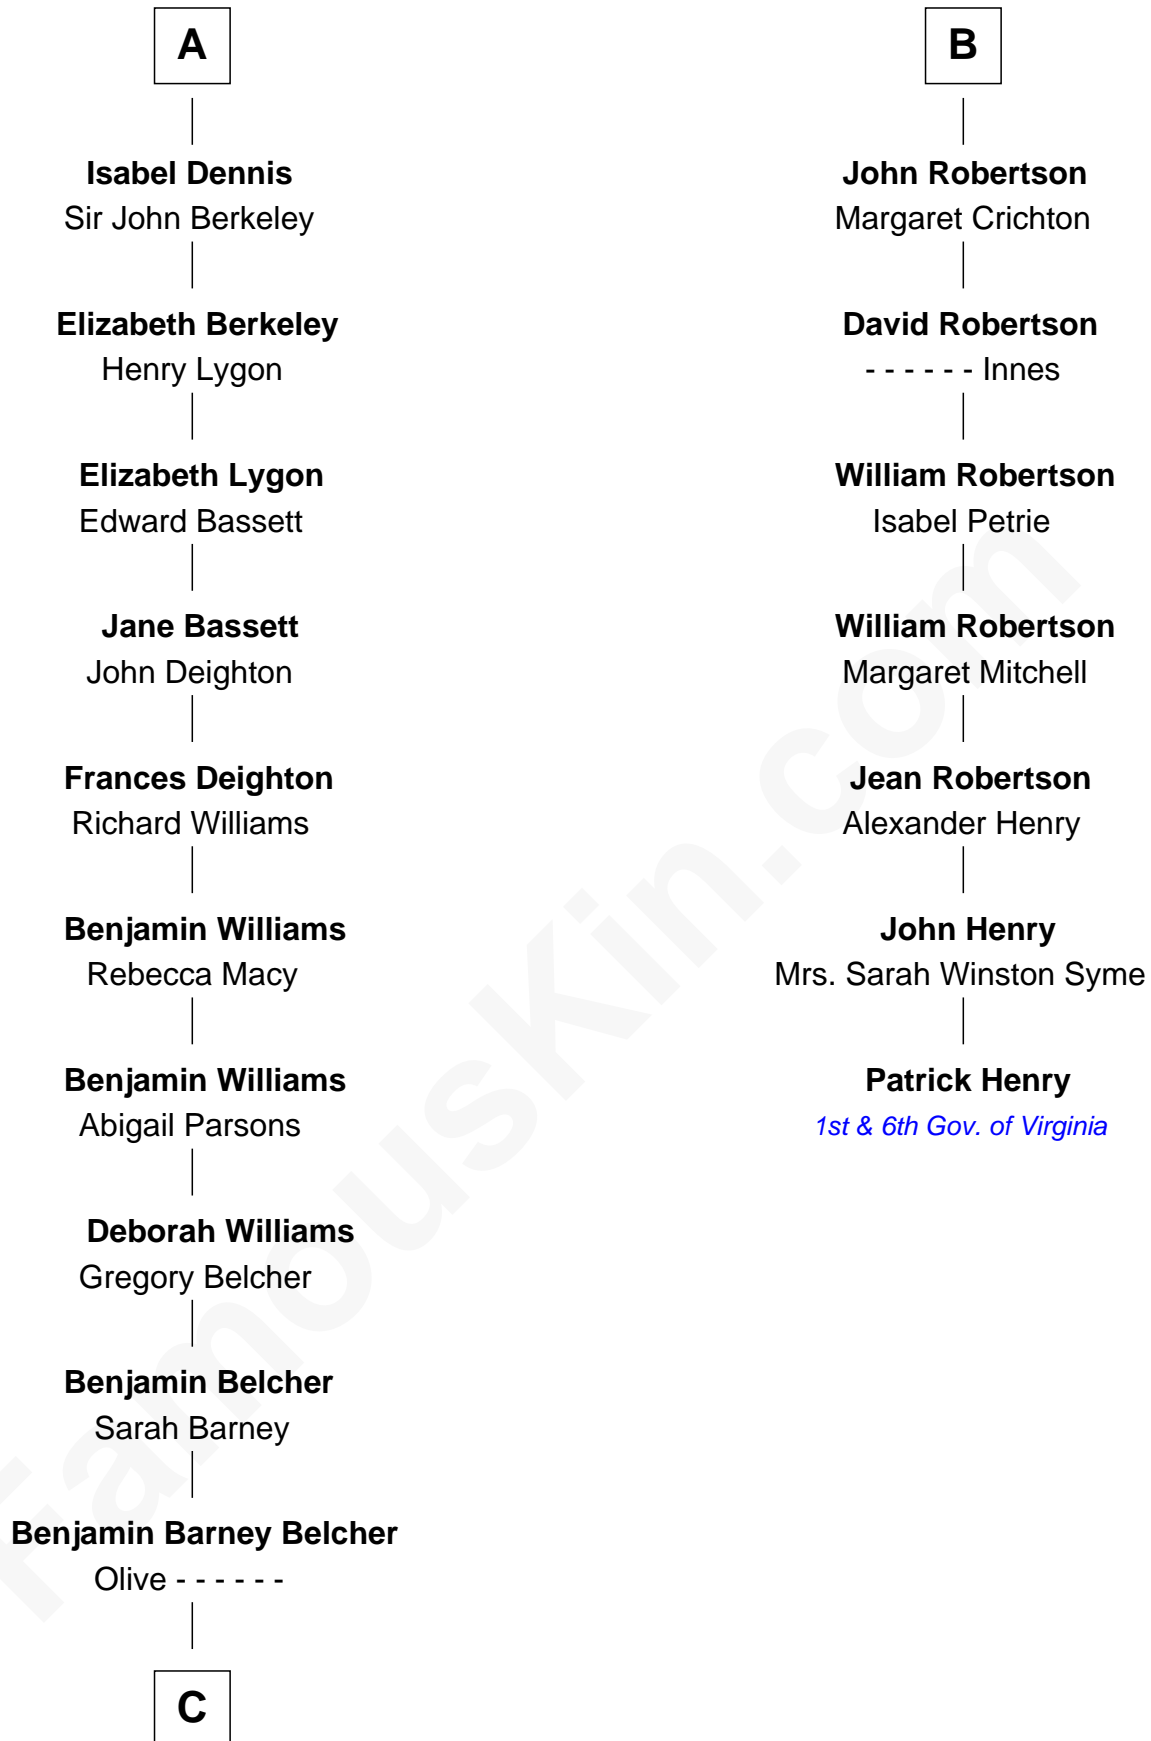

FamousKin.com
Relationship Chart of
General Douglas MacArthur
U.S. Army - World War II

13th cousin 6 times removed of

Patrick Henry
1st and 6th Governor of Virginia

C

—
Aurelia Belcher
Arthur MacArthur

—
Gen. Arthur MacArthur
Mary Pinckney Hardy

—
General Douglas MacArthur
U.S. Army - World War II

FamousKin.com