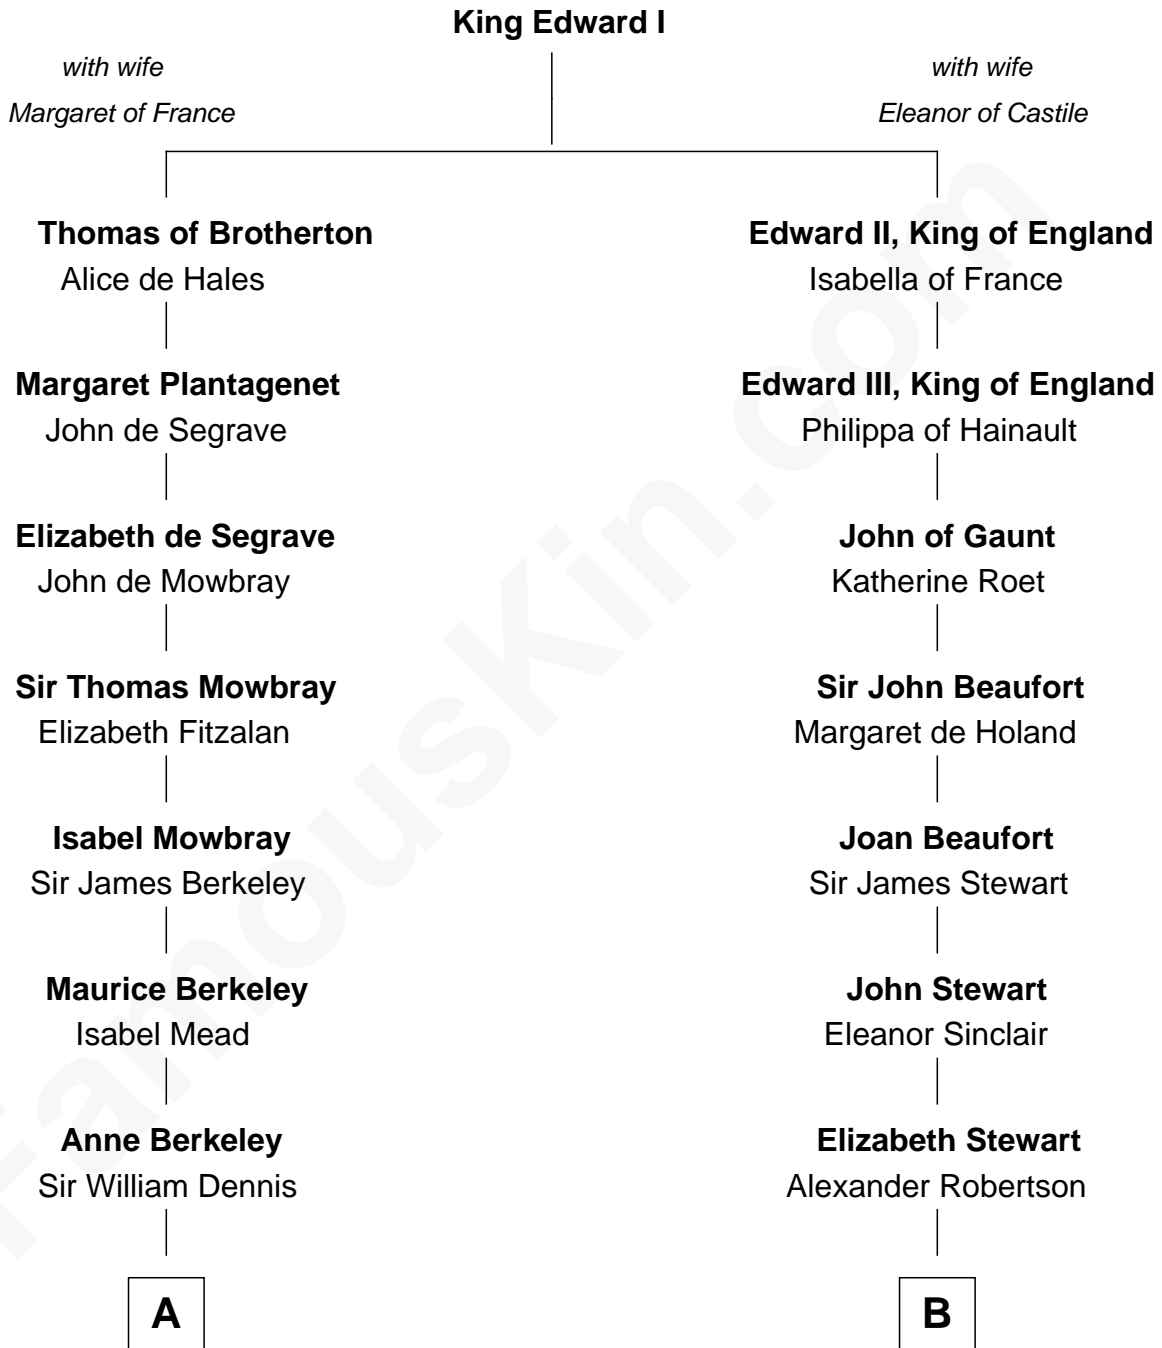

FamousKin.com
Relationship Chart of
General Douglas MacArthur
U.S. Army - World War II

13th cousin 6 times removed of

Patrick Henry
1st and 6th Governor of Virginia

C

—
Aurelia Belcher
Arthur MacArthur

—
Gen. Arthur MacArthur
Mary Pinckney Hardy

—
General Douglas MacArthur
U.S. Army - World War II

FamousKin.com