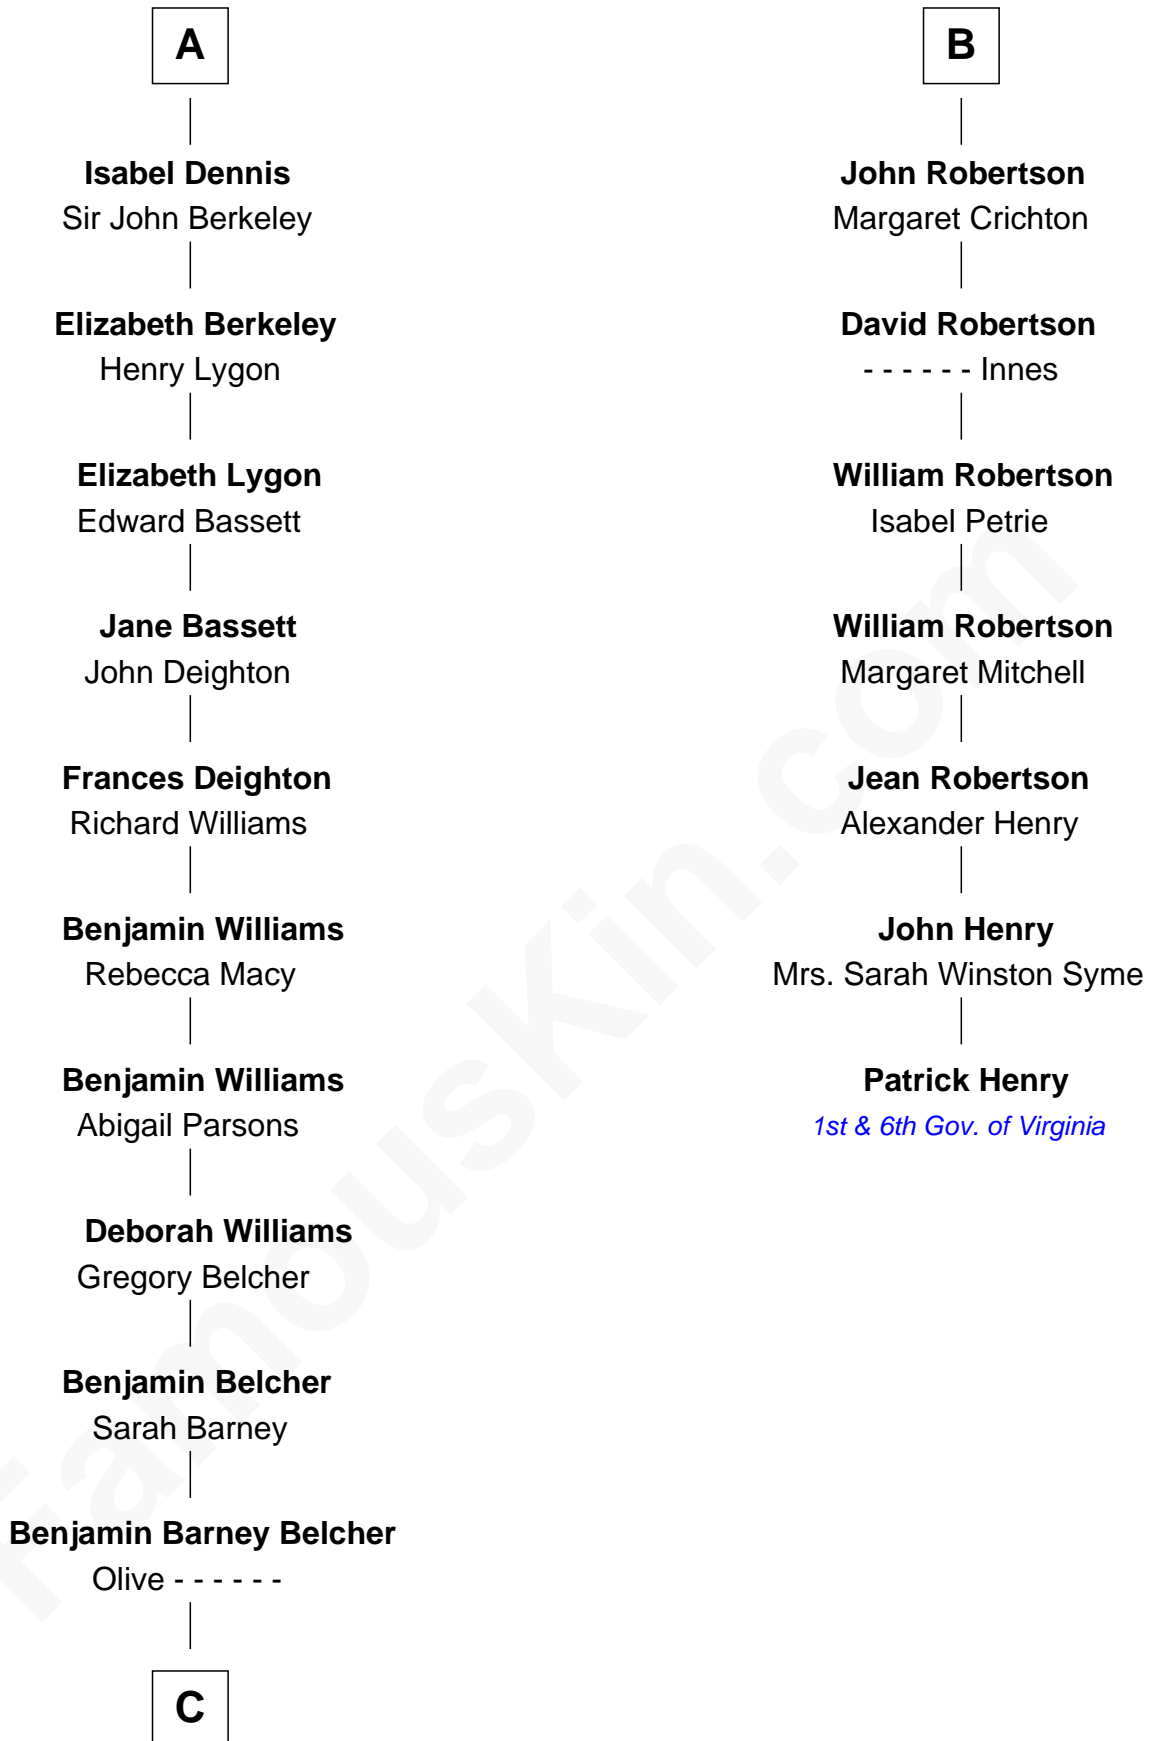

FamousKin.com

Relationship Chart of General Douglas MacArthur

U.S. Army - World War II

13th cousin 6 times removed of

Patrick Henry

1st and 6th Governor of Virginia

C

—
Aurelia Belcher
Arthur MacArthur

—
Gen. Arthur MacArthur
Mary Pinckney Hardy

—
General Douglas MacArthur
U.S. Army - World War II

FamousKin.com