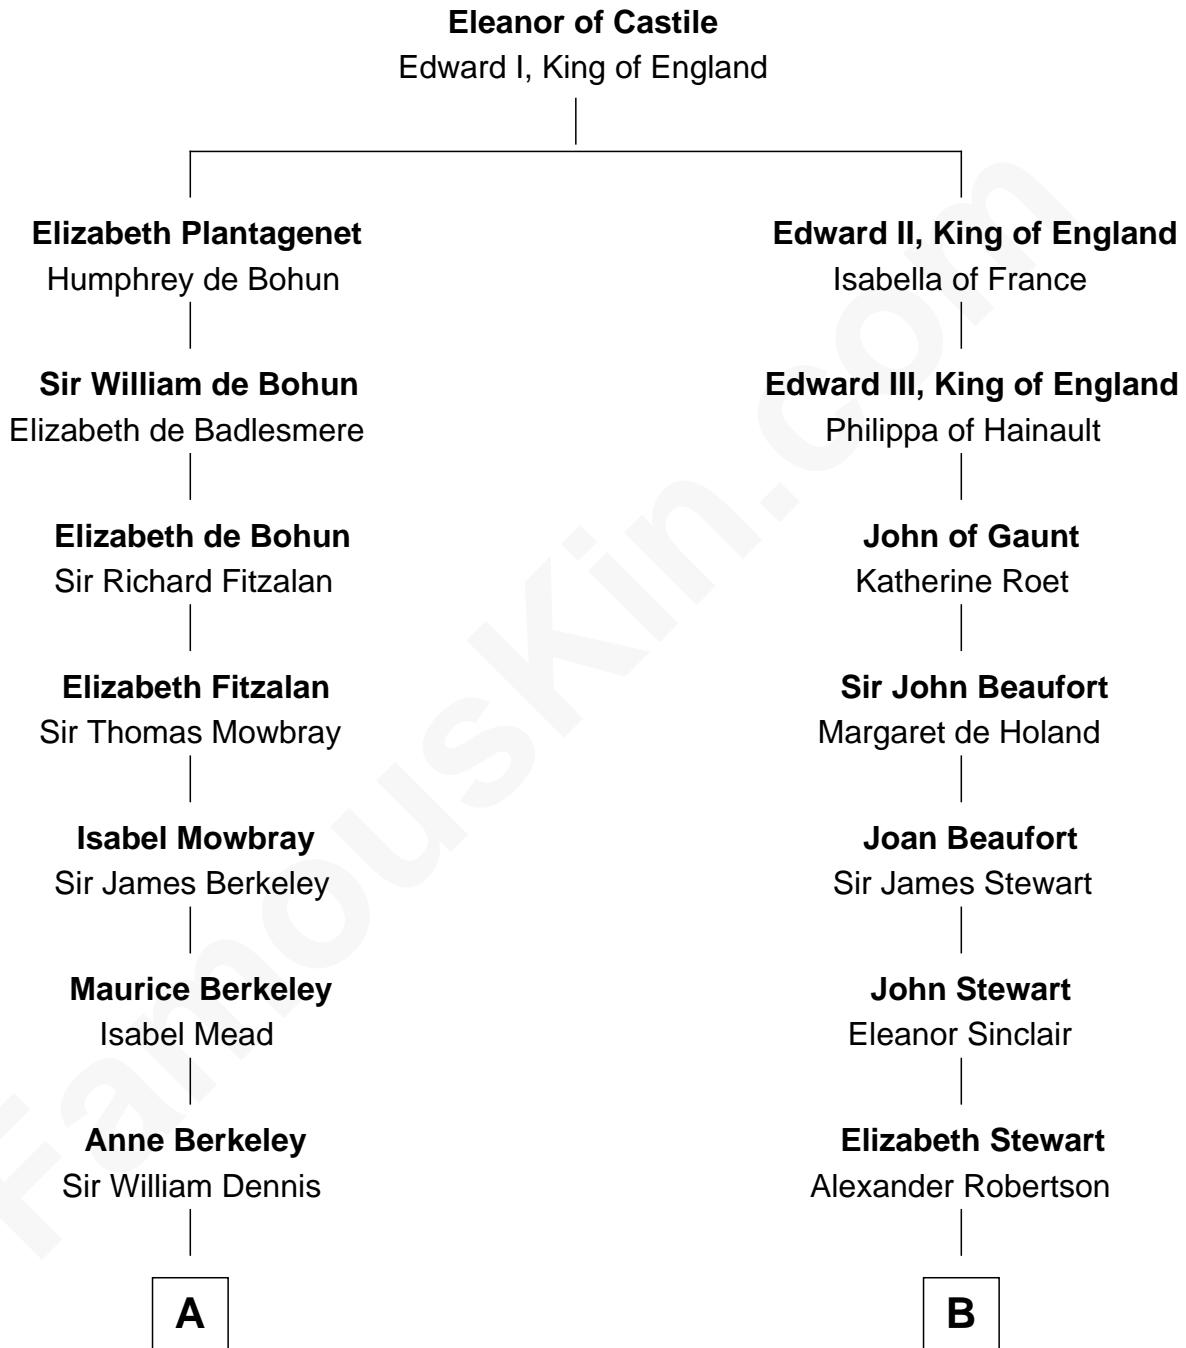

FamousKin.com

Relationship Chart of General Douglas MacArthur

U.S. Army - World War II

13th cousin 6 times removed of

Patrick Henry

1st and 6th Governor of Virginia

C

—
Aurelia Belcher
Arthur MacArthur

—
Gen. Arthur MacArthur
Mary Pinckney Hardy

—
General Douglas MacArthur
U.S. Army - World War II

FamousKin.com