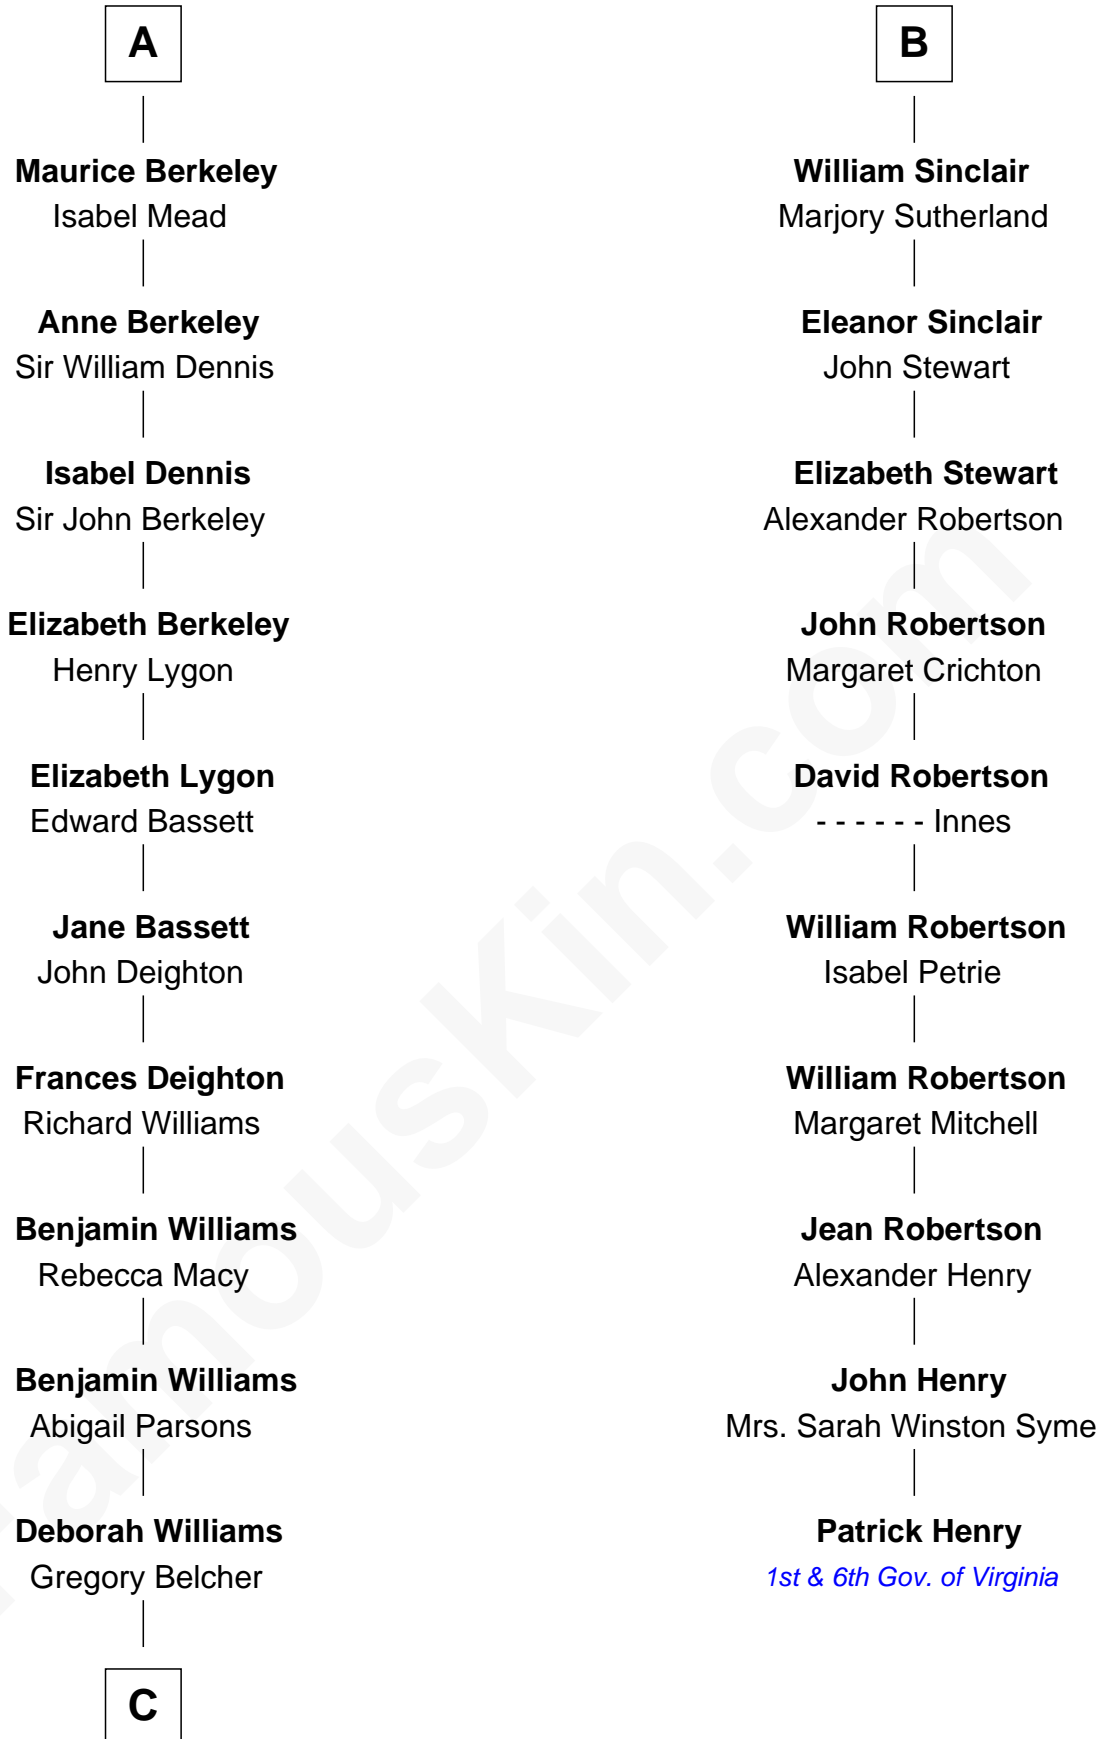

FamousKin.com
Relationship Chart of
General Douglas MacArthur
U.S. Army - World War II

16th cousin 5 times removed of

Patrick Henry
1st and 6th Governor of Virginia

FamousKin.com