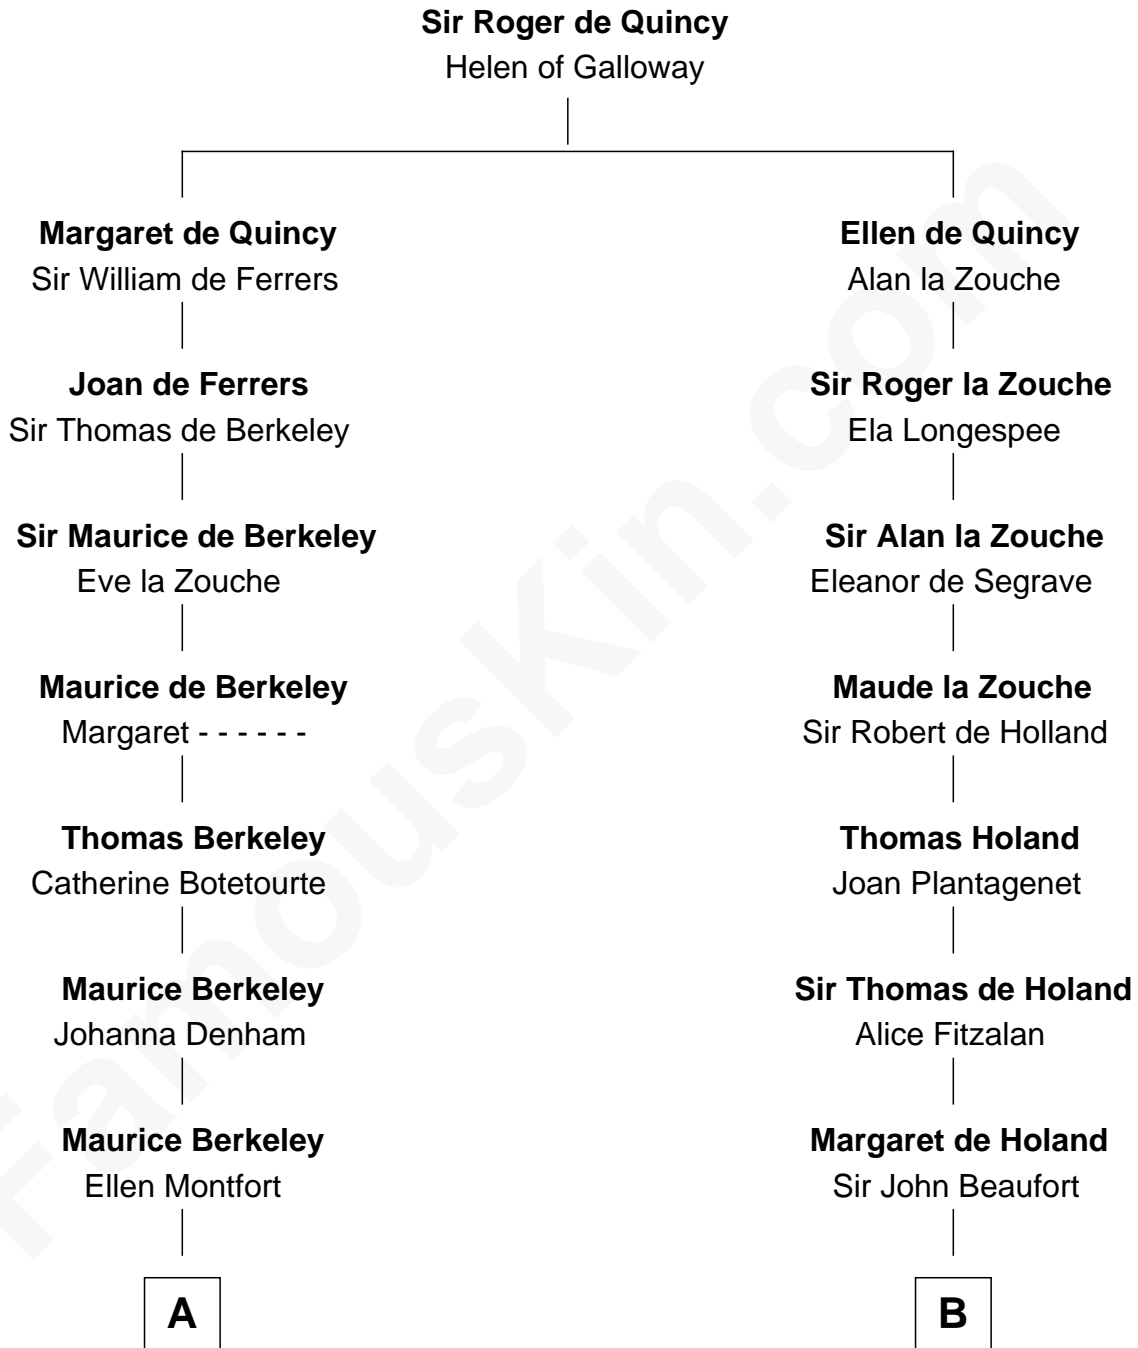

FamousKin.com
Relationship Chart of
General Douglas MacArthur
U.S. Army - World War II

16th cousin 5 times removed of

Patrick Henry
1st and 6th Governor of Virginia

FamousKin.com