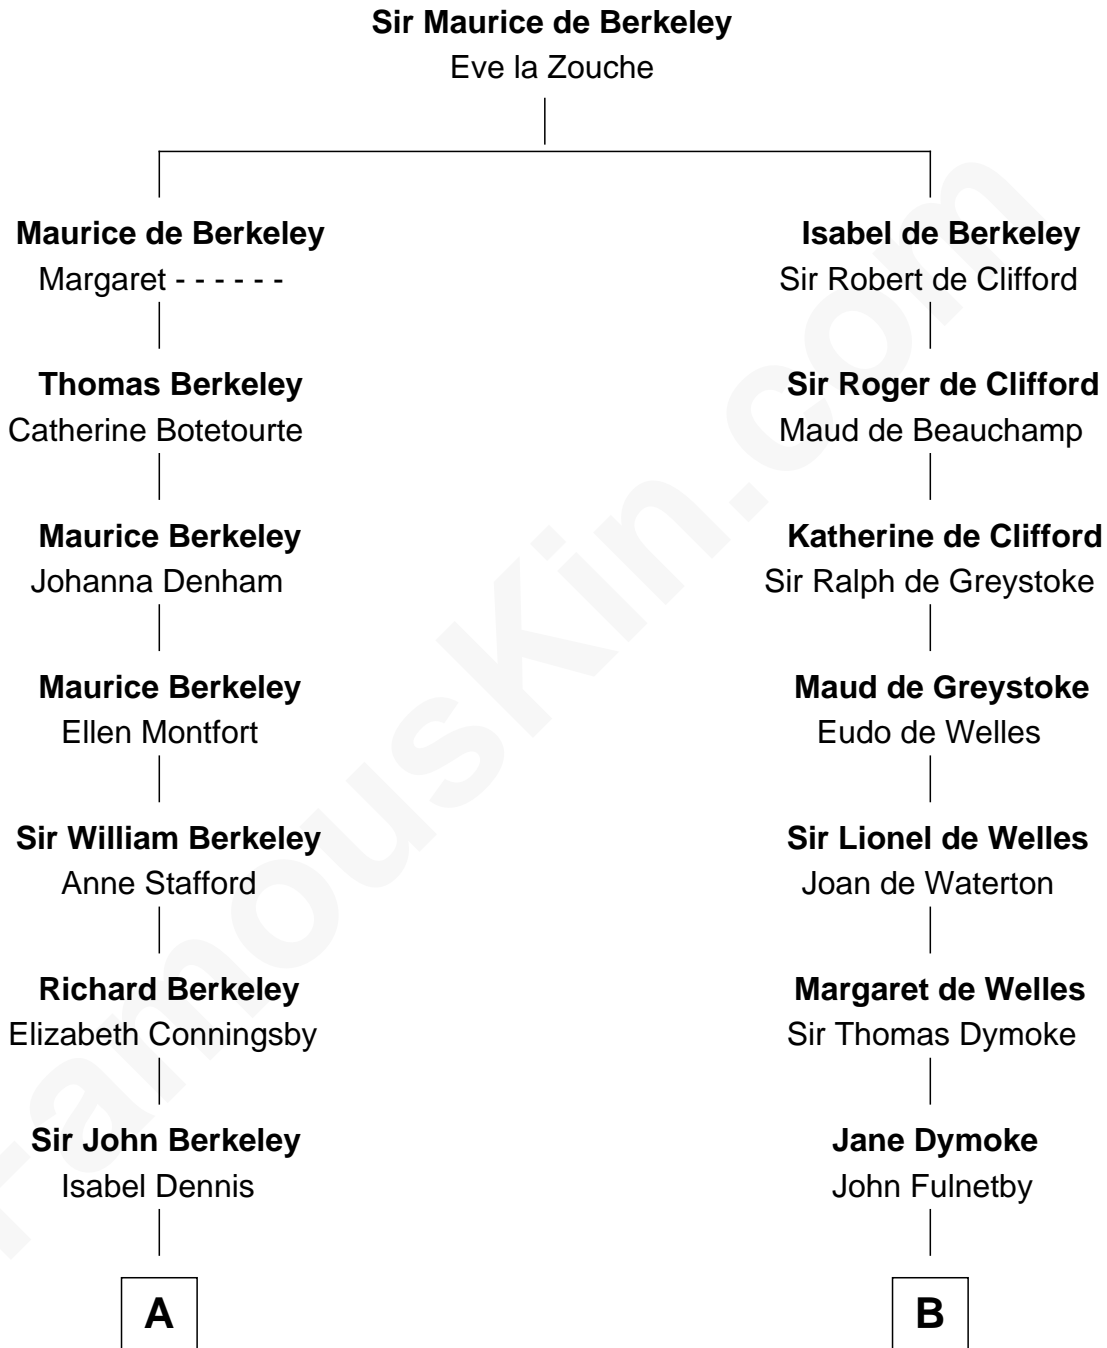

**FamousKin.com**  
**Relationship Chart of**  
**General Douglas MacArthur**  
*U.S. Army - World War II*

18th cousin 2 times removed of

**Ray Bradbury**  
*Author of The Martian Chronicles*

**C**

**Gen. Arthur MacArthur**

Mary Pinckney Hardy

**General Douglas MacArthur**

*U.S. Army - World War II*

**D**

**Samuel Irving Bradbury**

Mary Adell Spaulding

**Samuel Hinkston Bradbury**

Minnie Alice Davis

**Leonard Spaulding Bradbury**

Esther Marie Moberg

**Ray Bradbury**

*Author of The Martian Chronicles*

FamousKin.com