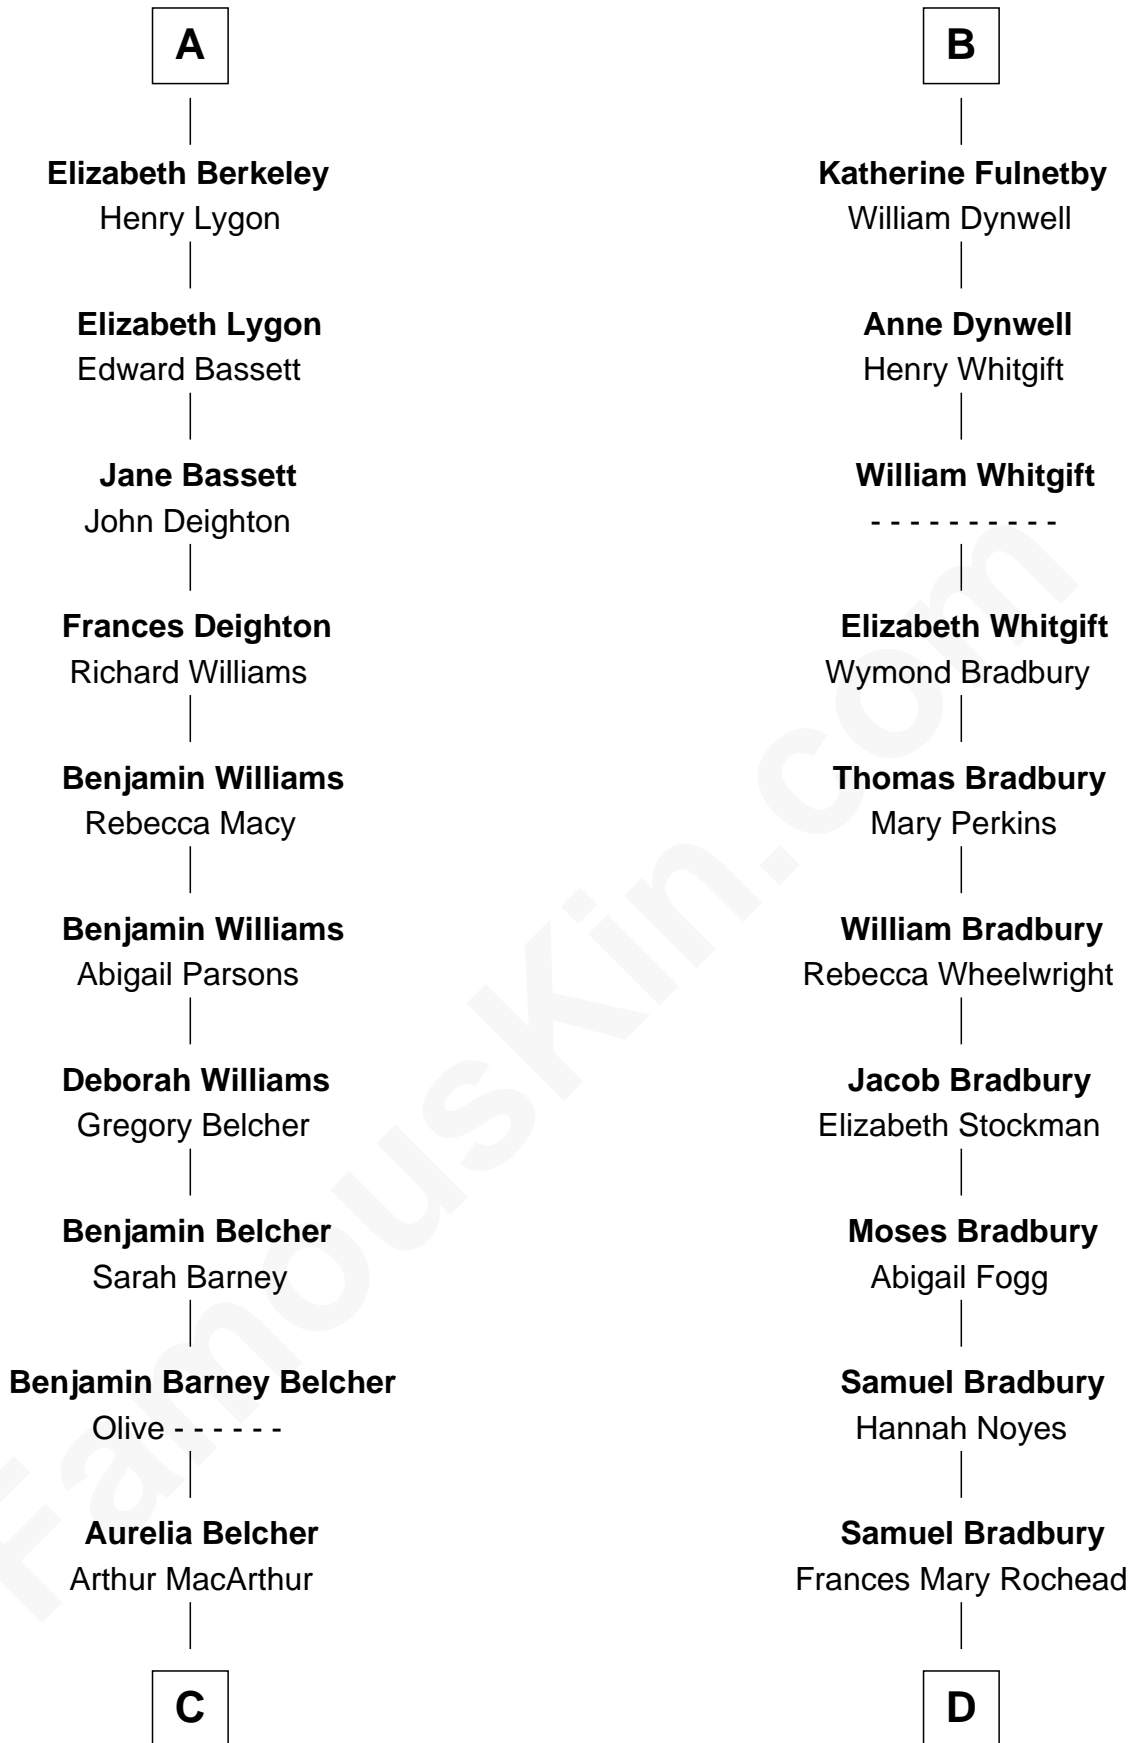

**FamousKin.com**  
**Relationship Chart of**  
**General Douglas MacArthur**  
*U.S. Army - World War II*

18th cousin 2 times removed of

**Ray Bradbury**  
*Author of The Martian Chronicles*

**C**

**Gen. Arthur MacArthur**

Mary Pinckney Hardy

**General Douglas MacArthur**

*U.S. Army - World War II*

**D**

**Samuel Irving Bradbury**

Mary Adell Spaulding

**Samuel Hinkston Bradbury**

Minnie Alice Davis

**Leonard Spaulding Bradbury**

Esther Marie Moberg

**Ray Bradbury**

*Author of The Martian Chronicles*

FamousKin.com