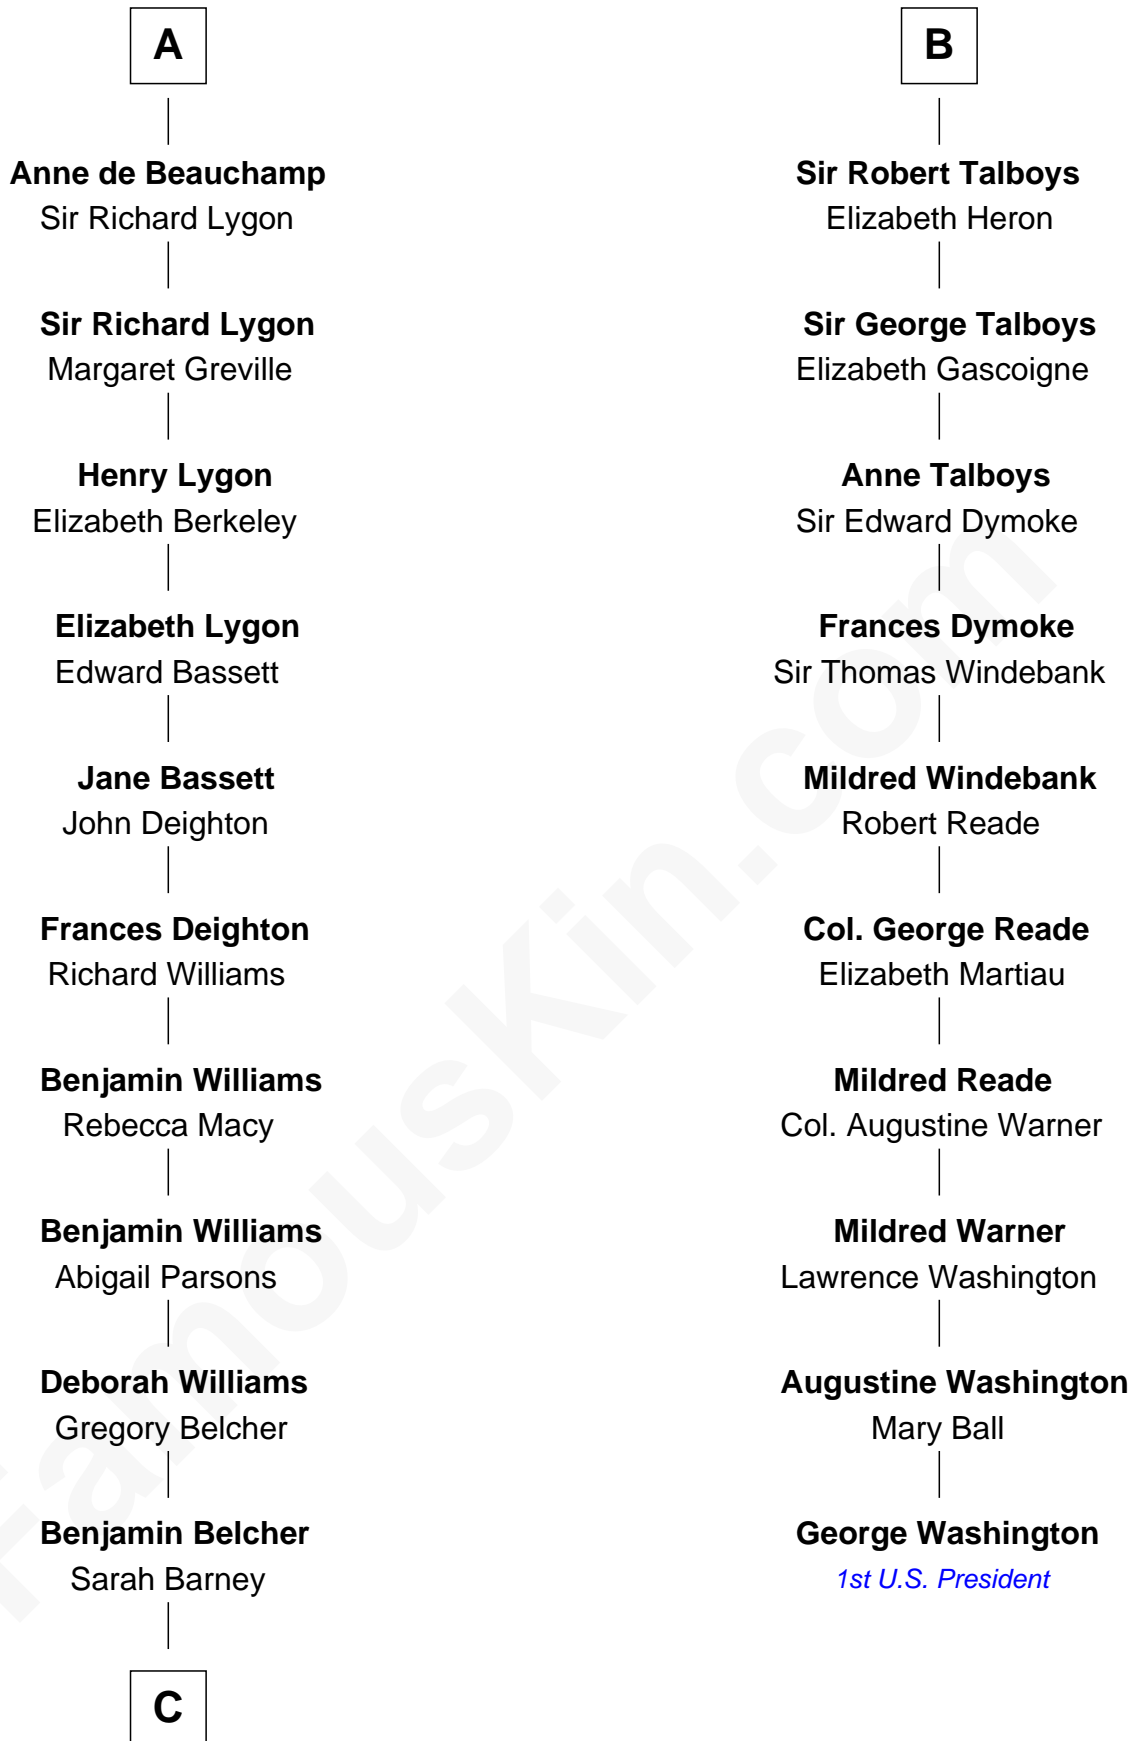

FamousKin.com
Relationship Chart of
General Douglas MacArthur
U.S. Army - World War II

16th cousin 4 times removed of
George Washington
1st U.S. President

Sir Humphrey de Bohun
Maud of Eu

FamousKin.com