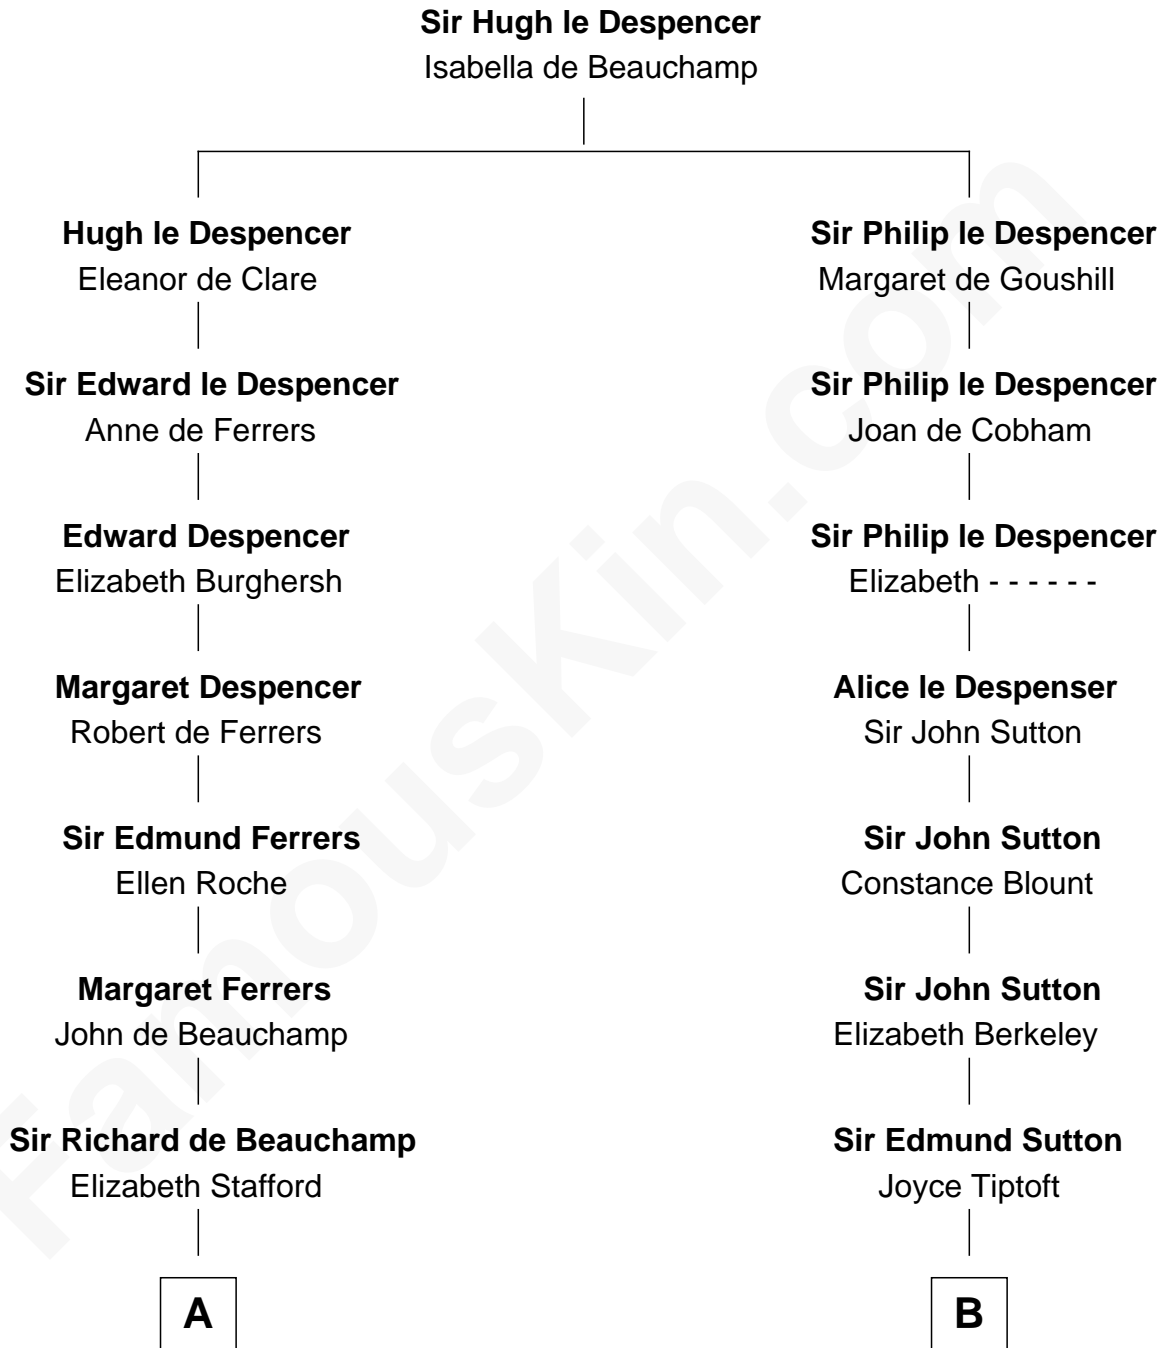

FamousKin.com
Relationship Chart of
General Douglas MacArthur
U.S. Army - World War II

15th cousin 5 times removed of
George Washington
1st U.S. President

FamousKin.com